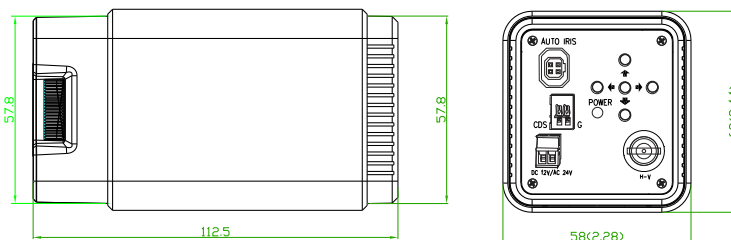

PACKAGE CONTENTS

User Manual,
C-CS Mounting Adapter,
Power Connector.

CAMERA DIMENSIONS

HDBXWDR - SIDE

HDBXWDR - BACK

CAMERA DIMENSIONS

SPECIFICATION	HDBXWDR
Image Sensor	1/2.8" Sony CMOS
Active Pixels	2688(H)x1944(V)
Resolution	Up to 5 Megapixel (5MP TVI/AHD), 4MP&2MP (TVI/AND/CVI), 960H
Resolution Default	TVI 1080p
Scanning System	Progressive Scan
OSD (On Screen Display)	Back Panel Joystick / UTC Controlled (coaxial control)
True WDR (Wide Dynamic Range)	120dB
3D Digital Noise Reduction	Yes (OFF / LOW / MIDDLE / HIGH)
Video Output	TVI, CVI, AHD & 960H (Selectable via OSD Menu)
Lens Type	Accepts C/CS Mount (CS Adapter Included)
Iris Type	DC Auto-Iris
Sense-up	Yes (x2 ~ x32 Adjustable) / OFF
Shutter Speed	Auto / FLK / Manual (1/30s ~ 1/30,000s)
IR Cut Filter	Yes - Built in Mechanical
Minimum Illumination	Color (0.03) / B&W (0.003 lux)
S/N Ratio	More than 52dB
Automatic Gain Control	Yes (0~10 Adjustable)
Sync System	Internal
White Balance	Yes AUTO / MANUAL (G-TEMP, R-GAIN / B-GAIN) Adjustable
Back Light Compensation	Yes ON/OFF (H/V Position & Size Adjustable)
HLC	Yes ON/OFF (Level & Color Adjustable)
Day/Night	Auto / COLOR / B&W / EXT / (D>N, N>D, Delay Adjustable)
Mirror	Yes
Digital Zoom	1x ~ 16X
Languages	ENG / CHN / CHN(S) / JPN / KOR
Brightness	Yes (1~20 Adjustable)
Motion Detection	Yes, 4-Zone Adjustable
Privacy Mask	Yes, 16-Zone Adjustable
Power Input	12 VDC±10%, 24 VAC±10%
Power Requirement	180mA
Overall Camera Dimensions	58x62x128mm (2.28"x2.44"x5.04")
Weight	Approx .85lb / 385g
Operating Temperature	-10°C ~ 60 °C (14°F ~ 140°F)
Weatherproof Rating	Indoor Only