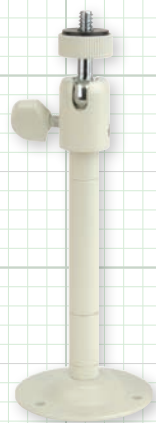

5MP, 4-in-1, True Wide Dynamic Box Camera

OSD, UTC, 3DNR - Lens Sold Separately

FEATURES:

- ◆ Up to 5MP Resolution (TVI/AHD)
- ◆ Multi Format (TVI, CVI, AHD, 960H)
- ◆ True 120dB Wide Dynamic Range
- ◆ True D/N Mechanical IR Cut Filter
- ◆ 12VDC/24VAC Dual Voltage Power
- ◆ Accepts C/CS Lenses (Lens Sold Separately)
- ◆ Back Panel & UTC Controllable OSD
- ◆ Adjustable Shutter Speed
- ◆ 3D Digital Noise Reduction
- ◆ Top & Bottom Mounting Holes
- ◆ Adjustable Back Focus
- ◆ Indoor Only

INCLUDED ACCESSORIES:

User Manual, C-CS Mounting Adapter, Power Connector.

OPTIONAL MOUNTING ACCESSORIES:

Metal Dual Option Camera Mounts

MCM6W - White Camera Mount with Wall/Ceiling & T-Bar Mount

MCM6W

MCM6W - T-Bar Mount