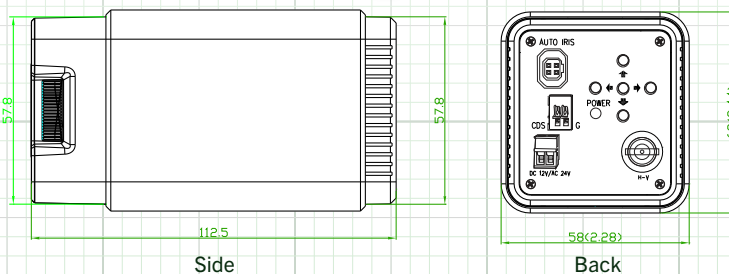

5MP, 4-in-1, True Wide Dynamic Box Camera

OSD, UTC, 3DNR - Lens Sold Separately

FEATURES:

- ◆ Up to 5MP Resolution (TVI/AHD)
- ◆ Multi Format (TVI, CVI, AHD, 960H)
- ◆ True 120dB Wide Dynamic Range
- ◆ True D/N Mechanical IR Cut Filter
- ◆ 12VDC/24VAC Dual Voltage Power
- ◆ Accepts C/CS Lenses (Lens Sold Separately)
- ◆ Back Panel & UTC Controllable OSD
- ◆ Adjustable Shutter Speed
- ◆ 3D Digital Noise Reduction
- ◆ Top & Bottom Mounting Holes
- ◆ Adjustable Back Focus
- ◆ Indoor Only

SPECIFICATION	HDBXWDR
Image Sensor	1/2.8" Sony CMOS
Active Pixels	2688(H)×1944(V)
Resolution	Up to 5 Megapixel (5MP TVI/AHD), 4MP&2MP (TVI/AND/CVI), 960H
Resolution Default	TVI 1080p
Scanning System	Progressive Scan
OSD (On Screen Display)	Back Panel / UTC Controlled (coaxial control)
True WDR (Wide Dynamic Range)	120dB
3D Digital Noise Reduction	Yes (OFF / LOW / MIDDLE / HIGH)
Video Output	TVI, CVI, AHD & 960H (Selectable via OSD Menu)
Lens Type	Accepts C/CS Mount (CS Adapter Included)
Iris Type	DC Auto-Iris
Sense-up	Yes (x2 ~ x32 Adjustable) / OFF
Shutter Speed	Auto / FLK / Manual (1/30s ~ 1/30,000s)
IR Cut Filter	Yes - Built in Mechanical
Minimum Illumination	Color (0.03) / B&W (0.003 lux)
S/N Ratio	More than 52dB
Automatic Gain Control	Yes (0~10 Adjustable)
Sync System	Internal
White Balance	Yes AUTO / MANUAL (C-TEMP, R-GAIN / B-GAIN) Adjustable
Back Light Compensation	Yes ON/OFF (H/V Position & Size Adjustable)
HLC	Yes ON/OFF (Level & Color Adjustable)
Day/Night	Auto / COLOR / B&W / EXT / (D>N, N>D, Delay Adjustable)
Mirror	Yes
Digital Zoom	1x ~ 16X
Languages	ENG / CHN / CHN(S) / JPN / KOR
Brightness	Yes (1~20 Adjustable)
Motion Detection	Yes, 4-Zone Adjustable
Privacy Mask	Yes, 16-Zone Adjustable
Power Input	12 VDC±10%, 24 VAC±10%
Power Requirement	180mA
Overall Camera Dimensions	58×62×128mm (2.28"×2.44"×5.04")
Weight	Approx .85lb / 385g
Operating Temperature	-10°C ~ 60 °C (14°F ~ 140°F)
Weatherproof Rating	Indoor Only