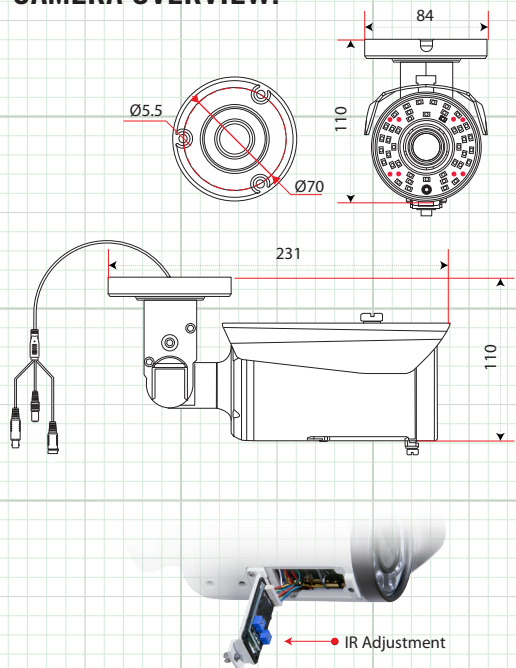

CAMERA OVERVIEW:

INCLUDED ACCESSORIES:

1. Mounting Hardware Packet
1. L-Style Wrench
1. Mounting Template

SPECIFICATION	HDLPCAM
Image Sensor	1/2.9" Sony CMOS Sensor
Total Pixels	1984 x 1225
Active Pixels	1920 x 1080
Resolution	1920 x 1080 (1080p)
Scanning System	Progressive Scan
OSD (On Screen Display)	Dual OSD Access: Cable Mounted Joystick Controlled / UTC Controlled (coaxial control)
Digital WDR (Wide Dynamic Range)	Auto / Off / On (0 ~8 Adjustable)
DNR (Digital Noise Reduction)	2D & 3D (Off / Low / Middle / High)
Video Output	BNC Video Connector
Lens Type - True Day Night	Motorized 9 ~ 22mm Varifocal Auto Iris IR Lens
Sense-up	Off / x2 ~ x30
Shutter Speed	Auto, FLK, 1/30 ~ 1/50,000, x2 ~ x30
IR Cut Filter	Built in Mechanical
Minimum Illumination	0.0 Lux IR LED On
IR LED Count / Range	42 IR LED's / 50' Range / 850nm
Plate Capture Viewing Angle	14° ~ 32° Vertical / 8° ~ 35° Horizontal
Plate Capture Speed	44 MPH
Plate Capture Range	Up to 50'
S/N Ratio	More than 52dB
Automatic Gain Control	0 ~15 Adjustable
Sync System	Internal
Gamma Characteristics	y = 0.45 typ.
White Balance	ATW / AWC->Set / Indoor / Outdoor / Manual
Back Light Compensation	Off / BLC / HSBC
HBLC (High Back Light Compensation)	On / Off 4-Zone, Level & Mode Adjustable
Day/Night	EXT / Auto / Color / B/W
Mirror	Mirror / V-Flip / Rotate / Off
Languages	English, French, Spanish, German, Italian (see OSD Menu for more)
Brightness	0 ~ 100 Adjustable
Motion Detection	On/Off (4 Zone Selectable)
Privacy Mask	On/Off (4 Zone Selectable)
Power Input	12VDC/24VAC +/- 10% Dual Voltage Power
Power Requirement	400mA / 900mA IR LED ON
Overall Camera Dimensions	9.1" x 3.3" x 4.3" (231mm x 84mm x 110mm)
Housing / Color	Aluminum - White
Weight	1.6 Lb.
Operating Temperature	-22°F ~ 122°F
Weatherproof Rating	IP66