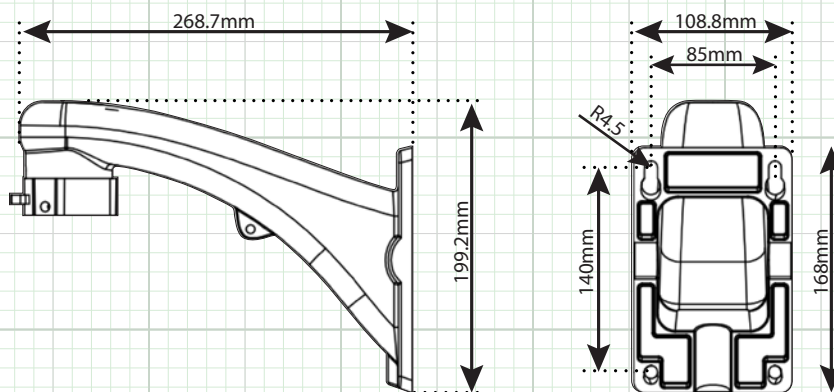

WALL MOUNT DIMENSIONS

OPTIONAL MOUNTING ACCESSORIES:

1. **N2PTZPOLEMT** - PTZ Pole Mount *
   - **N2PTZCRNMT** - PTZ Outside Corner Mount *
   - **N2PTZPENDMT** - Pendant Mount
   - **N2PTZJB** - Junction Box
2. Pole & Corner Mount are compatible with **HDPTZ33X** wall mount or **N2PTZJB**

Note: Specification subject to change without notice