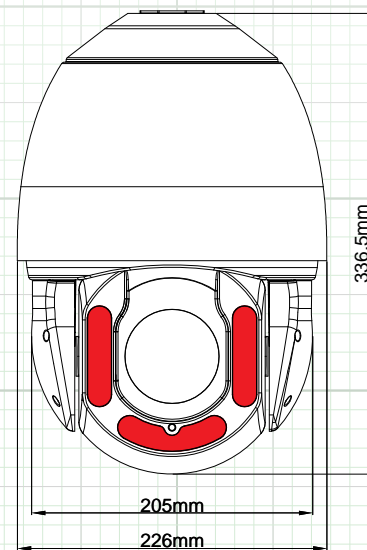

4-in-1 HD ANALOG

4-in-1, 1080p Outdoor, 450' IR PTZ Camera D-WDR, True D/N, UTC, 33X Optical Zoom

FEATURES:

- Multi-Format (TVI, CVI, AHD & 960H)
- 33X (4.6 ~ 152mm) Optical Zoom Level
- UTC & RS-485 Controllable
- Included 24VAC Power Supply
- Included Wall Mount
- 360° Endless Panning
- True D/N Mechanical IR Cut Filter
- 12 High Power IR LED's / 450' IR Range
- 4 Programmable Privacy Masks
- 128 Preset Positions
- 4 Tours - Up to 32 Presets Each
- -40°F Operating Temperature
- Built in Heater & Fan
- 1/2.8" 2MP CMOS Sensor
- IP66 Weatherproof

HDPTZ33X

INCLUDED ACCESSORIES:

Quick Setup Guide, User Manual, 24VAC Power Adapter, Wall Mount Bracket, Mounting Hardware Kit & Tools.