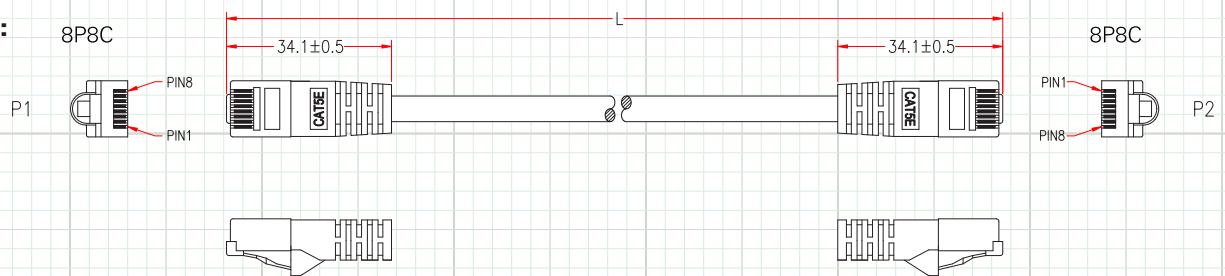

Part Number: NPC5ELLCCBB
 Base Length Color

LL = Length Legend / Available in:

1, 2, 3, 5, 7, 10, 15, 25, 50 75 & 100 feet.*

CC = Color Code / Available in:

Blue, Black, Gray, Green, Orange, Purple, Pink, Red, White & Yellow*

BB = Bubble Boots

Application:

For category 5E Ethernet and POE applications to form patch fields in communication closet and for connecting the work area devices to the work area outlets.

Mechanical Drawings:

Electrical Specifications:

Component Rating	ANSI/TIA 568 C.2 Category 5E
------------------	------------------------------

Construction Materials:

Copper	24 gauge stranded BC
Conductors	4 pair
Conductor insulation	PE
Jacketing	PVC
Finished OD	.242 nominal OD
Modular Plugs	Cat 5E 8P8C UL 94 V.0 phoser bonze pins with 50 micro inches of gold over 100 micro inches nickel
Bubble Boots	Molded Boots

Environmental:

UL TYPE CMG/FT4 75 DEG C

Country of Origin:

Made in Vietnam

Pinout:

P1		P2	
1	↔	1	WHITE/ORANGE
2	↔	2	ORANGE
3	↔	3	WHITE/GREEN
6	↔	6	GREEN
4	↔	4	BLUE
5	↔	5	WHITE/BLUE
7	↔	7	WHITE/BROWN
8	↔	8	BROWN