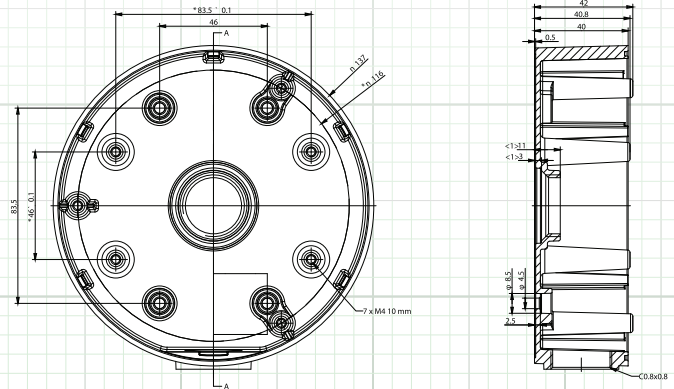

Back Box for Dome Cameras

BB135

FOR USE WITH THESE Northern[★] CAMERAS:

IP3VFD

IP4MVFD

FEATURES:

- ◆ Aluminum Alloy Material with Surface Spray Treatment
- ◆ Waterproof Design

NOTE:

- ◆ Pay attention to color matching.

MOUNT DIMENSIONS:

SPECIFICATION	BB135
Color	White
Application	Back Box for Dome Camera
Construction	Aluminum Alloy
Dimensions	Ø137 mm x 42 mm (5.39" x 1.65")
Weight	280 g (9.88 ozs)