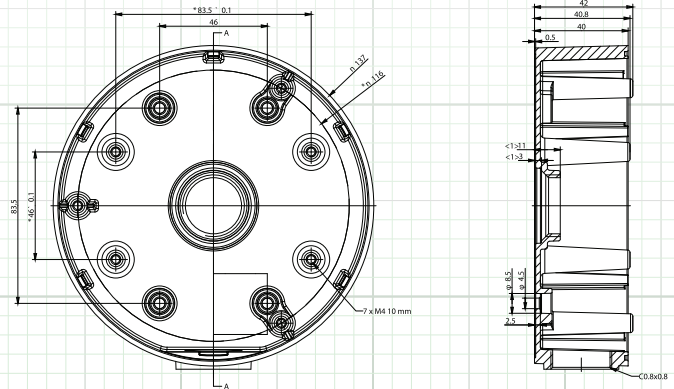

MOUNT DIMENSIONS:

SPECIFICATION	BB135
Color	White
Application	Back Box for Dome Camera
Construction	Aluminum Alloy
Dimensions	Ø137 mm x 42 mm (5.39" x 1.65")
Weight	280 g (9.88 ozs)

Note: Specification subject to change without notice