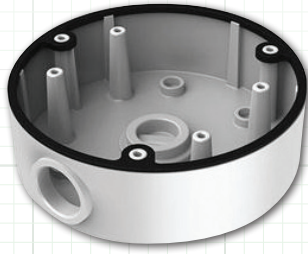

## Back Box for Dome Cameras

**BB135**

FOR USE WITH THESE Northern<sup>★</sup> CAMERAS:

**IP3VFD**

**IP4MVFD**

### FEATURES:

- ◆ Aluminum Alloy Material with Surface Spray Treatment
- ◆ Waterproof Design

### MOUNT DIMENSIONS:

SPECIFICATION	BB135
Color	White
Application	Back Box for Dome Camera
Construction	Aluminum Alloy
Dimensions	Ø137 mm x 42 mm (5.39" x 1.65")
Weight	280 g (9.88 ozs)

Note: Specification subject to change without notice