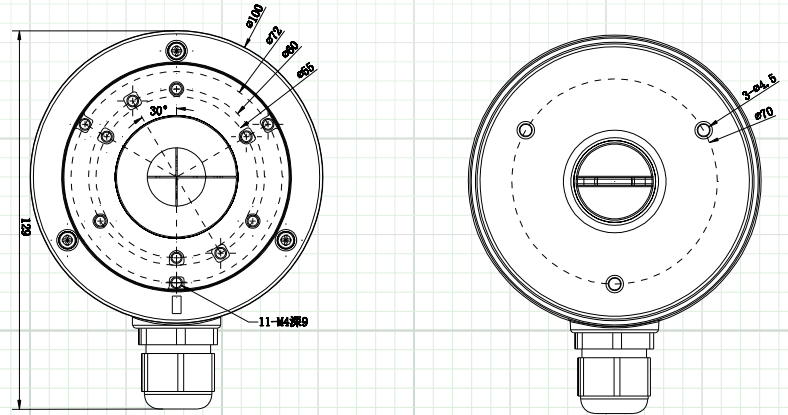

## MOUNT DIMENSIONS:

BBXS

## FEATURES:

- ◆ Aluminum Alloy Material with Surface Spray Treatment
- ◆ Waterproof Design

SPECIFICATION	BBXS
Color	White
Application	Back Box for Bullet Cameras
Construction	Aluminum Alloy
Dimensions	Ø137 mm x 51.5 mm (5.39" x 2.03")
Weight	527 g (18.59 ozs)

### MOUNT DIMENSIONS:

### NOTE:

- ◆ Pay attention to color matching.

SPECIFICATION	BBXS
Color	White
Application	Back Box for Bullet Cameras
Construction	Aluminum Alloy
Dimensions	Ø137 mm x 51.5 mm (5.39" x 2.03")
Weight	527 g (18.59 ozs)