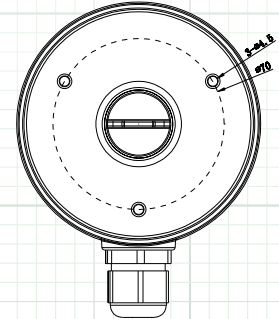

## FEATURES:

- ◆ Aluminum Alloy Material with Surface Spray Treatment
- ◆ Waterproof Design

SPECIFICATION	BBXS
Color	White
Application	Back Box for Bullet Cameras
Construction	Aluminum Alloy
Dimensions	Ø137 mm x 51.5 mm (5.39" x 2.03")
Weight	527 g (18.59 ozs)

## Back Box for Bullet Cameras

**BBXS**

FOR USE WITH THESE Northern<sup>★</sup> CAMERAS:

**IP3B**

**IP4B**

**TVIBIR65**

### MOUNT DIMENSIONS:

### NOTE:

- ◆ Pay attention to color matching.

SPECIFICATION	BBXS
Color	White
Application	Back Box for Bullet Cameras
Construction	Aluminum Alloy
Dimensions	Ø137 mm x 51.5 mm (5.39" x 2.03")
Weight	527 g (18.59 ozs)