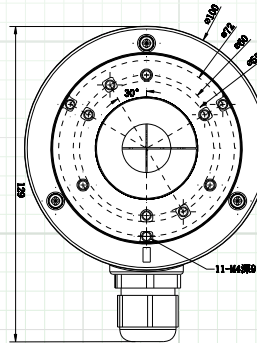

## MOUNT DIMENSIONS:

BBXS

## FEATURES:

- ◆ Aluminum Alloy Material with Surface Spray Treatment
- ◆ Waterproof Design

SPECIFICATION	BBXS
Color	White
Application	Back Box for Bullet Cameras
Construction	Aluminum Alloy
Dimensions	Ø137 mm x 51.5 mm (5.39" x 2.03")
Weight	527 g (18.59 ozs)

## Back Box for Bullet Cameras

**BBXS**

FOR USE WITH THESE Northern<sup>★</sup> CAMERAS:

**IP3B**

**IP4B**

**TVIBIR65**

### MOUNT DIMENSIONS: