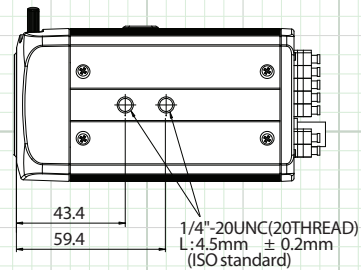

960H/700 Line True Wide Dynamic Range True Day / Night, 3DNR, OSD

* Lens Sold Separately

FRONT

BACK

SIDE

BOTTOM

| SPECIFICATION | BX7WDR960 |
|--------------------------------|--|
| Image Sensor | 960H 1/3" Effio-V Sony Super HAD II CCD |
| Effective Picture Elements | 976 (H) x 494 (V) |
| Resolution | 700 TV Lines Color / 800 TV Lines B/W |
| OSD (On-screen Display) | Yes (Built-in on Rear Panel) |
| WDR (Wide Dynamic Range) | Contrast / Clear Face (Low / Mid / High) Adjustable |
| 3DNR (Digital Noise Reduction) | 3DNR (0-6) Adjustable |
| Video Output | 1.0 Vp-p (Sync. Negative) Termination 75 OHM |
| Lens Type | Accepts C/CS Mount - Lens not included |
| Sense-up | Auto / Off |
| Shutter Speed | 1/60 ~ 1/100,000 sec. |
| IR Cut Filter | Built-In Mechanical |
| Minimum Illumination | 0.0005Lux Sense Up Color/0.0002 Sense Up B/W |
| S/N Ratio | 52dB or More (AGC Off) |
| Gain Control | Automatic, Low, Middle, High, Off |
| Sync System | Internal, External (L/L) |
| Gamma | $\gamma = 0.45$ typ. |
| White Balance | ATW (1,800°K~10,500°K) / PUSH / USER1 / USER2 / ANTI CR / PUSH / LOCK / MANUAL |
| Back Light Compensation | OFF / WDR / HLC / BLC |
| Day / Night | (AUTO / COLOR / B/W / EXT) Delay Adjustable |
| Mirror | OFF / H / V / H-V |
| Digital Zoom | Yes (ON / OFF) Adjustable |
| Digital Image Stabilizer | Yes ((ON / OFF) |
| IR Optimizer | Yes (ON / OFF) |
| Motion Detection | Yes (4 Zone) |
| Privacy Mask | Yes (15 Zone) |
| Power Input | 12VDC/24VAC Dual Voltage Power |
| Power Requirement | Max. 250mA |
| Reverse Polarity Protection | Yes |
| Overall Camera Dimensions | 2.4" (W) x 2.5" (H) x 4.3" (L) |
| Weight | Approx. 0.6lb |
| Operation Temperature | 14°F ~ 122°F |
| Weatherproof Rating | Indoor Only |