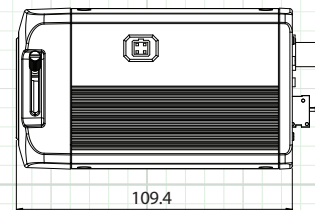

960H/700 Line True Wide Dynamic Range True Day / Night, 3DNR, OSD

* Lens Sold Separately

FRONT

BACK

SIDE

BOTTOM

| SPECIFICATION | BX7WDR960 |
|--------------------------------|--|
| Image Sensor | 960H 1/3" Effio-V Sony Super HAD II CCD |
| Effective Picture Elements | 976 (H) x 494 (V) |
| Resolution | 700 TV Lines Color / 800 TV Lines B/W |
| OSD (On-screen Display) | Yes (Built-in on Rear Panel) |
| WDR (Wide Dynamic Range) | Contrast / Clear Face (Low / Mid / High) Adjustable |
| 3DNR (Digital Noise Reduction) | 3DNR (0-6) Adjustable |
| Video Output | 1.0 Vp-p (Sync. Negative) Termination 75 OHM |
| Lens Type | Accepts C/CS Mount - Lens not included |
| Sense-up | Auto / Off |
| Shutter Speed | 1/60 ~ 1/100,000 sec. |
| IR Cut Filter | Built-In Mechanical |
| Minimum Illumination | 0.0005Lux Sense Up Color/0.0002 Sense Up B/W |
| S/N Ratio | 52dB or More (AGC Off) |
| Gain Control | Automatic, Low, Middle, High, Off |
| Sync System | Internal, External (L/L) |
| Gamma | $\gamma = 0.45$ typ. |
| White Balance | ATW (1,800°K~10,500°K) / PUSH / USER1 / USER2 / ANTI CR / PUSH / LOCK / MANUAL |
| Back Light Compensation | OFF / WDR / HLC / BLC |
| Day / Night | (AUTO / COLOR / B/W / EXT) Delay Adjustable |
| Mirror | OFF / H / V / H-V |
| Digital Zoom | Yes (ON / OFF) Adjustable |
| Digital Image Stabilizer | Yes ((ON / OFF) |
| IR Optimizer | Yes (ON / OFF) |
| Motion Detection | Yes (4 Zone) |
| Privacy Mask | Yes (15 Zone) |
| Power Input | 12VDC/24VAC Dual Voltage Power |
| Power Requirement | Max. 250mA |
| Reverse Polarity Protection | Yes |
| Overall Camera Dimensions | 2.4" (W) x 2.5" (H) x 4.3" (L) |
| Weight | Approx. 0.6lb |
| Operation Temperature | 14°F ~ 122°F |
| Weatherproof Rating | Indoor Only |