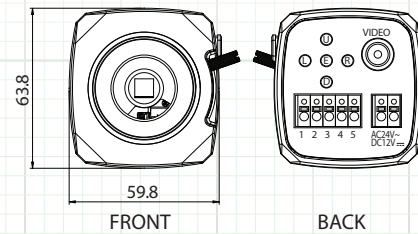

960H/700 Line True Wide Dynamic Range True Day / Night, 3DNR, OSD

* Lens Sold Separately

FRONT

BACK

SIDE

BOTTOM

| SPECIFICATION | BX7WDR960 |
|--------------------------------|--|
| Image Sensor | 960H 1/3" Effio-V Sony Super HAD II CCD |
| Effective Picture Elements | 976 (H) x 494 (V) |
| Resolution | 700 TV Lines Color / 800 TV Lines B/W |
| OSD (On-screen Display) | Yes (Built-in on Rear Panel) |
| WDR (Wide Dynamic Range) | Contrast / Clear Face (Low / Mid / High) Adjustable |
| 3DNR (Digital Noise Reduction) | 3DNR (0-6) Adjustable |
| Video Output | 1.0 Vp-p (Sync. Negative) Termination 75 OHM |
| Lens Type | Accepts C/CS Mount - Lens not included |
| Sense-up | Auto / Off |
| Shutter Speed | 1/60 ~ 1/100,000 sec. |
| IR Cut Filter | Built-In Mechanical |
| Minimum Illumination | 0.0005Lux Sense Up Color/0.0002 Sense Up B/W |
| S/N Ratio | 52dB or More (AGC Off) |
| Gain Control | Automatic, Low, Middle, High, Off |
| Sync System | Internal, External (L/L) |
| Gamma | $\gamma = 0.45$ typ. |
| White Balance | ATW (1,800°K~10,500°K) / PUSH / USER1 / USER2 / ANTI CR / PUSH / LOCK / MANUAL |
| Back Light Compensation | OFF / WDR / HLC / BLC |
| Day / Night | (AUTO / COLOR / B/W / EXT) Delay Adjustable |
| Mirror | OFF / H / V / H-V |
| Digital Zoom | Yes (ON / OFF) Adjustable |
| Digital Image Stabilizer | Yes ((ON / OFF) |
| IR Optimizer | Yes (ON / OFF) |
| Motion Detection | Yes (4 Zone) |
| Privacy Mask | Yes (15 Zone) |
| Power Input | 12VDC/24VAC Dual Voltage Power |
| Power Requirement | Max. 250mA |
| Reverse Polarity Protection | Yes |
| Overall Camera Dimensions | 2.4" (W) x 2.5" (H) x 4.3" (L) |
| Weight | Approx. 0.6lb |
| Operation Temperature | 14°F ~ 122°F |
| Weatherproof Rating | Indoor Only |