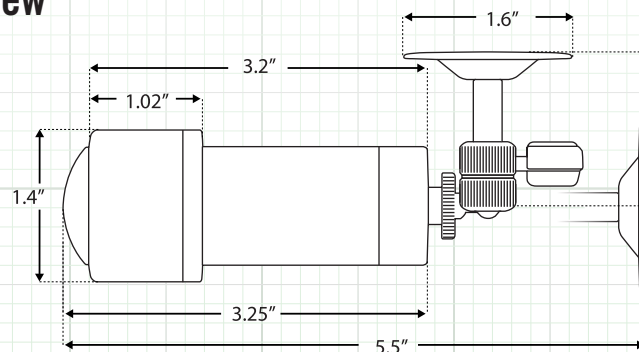

700 Line Outdoor Ultra Wide Angle Bullet Camera

700 Line, OSD, DNR, WDR, 2.2mm Lens 170° Field of View

CB700WA

DIMENSIONS

SPECIFICATION	CB700WA
Image Sensor	960H 1/3" Sony Super HAD CCD
TV System	NTSC
Effective Pixels	976 (H) x 494 (V)
Lens	Fixed 2.2mm Ultra Wide Angle
Maximum Aperture Ratio	F 1.3
Scanning System	2:1 Interlaced
Video Output	1.0V p-p, 75 OHM, Composite
Resolution	700 TV Lines
Sense-up	Yes 256X
Minimum Illumination	0.00006 Lux (Sens-up ON)
S/N Ratio (AGC OFF)	More than 50db
Gamma Characteristics	0.45
OSD	Yes (RCA Connector, Removable)
Electronic Shutter Speed	Auto, FLK, 1/60~1/100,000 Adjustable
3DNR (Digital Noise Reduction)	ON, OFF, 0~200 Adjustable
Day/Night (Electronic)	Auto, Color, B/W, EXT
White Balance	ATW, AWB, AWC-Set, Manual
BLC (Backlight Compensation)	BLC, HSBL (Adjustable)
D-WDR (Digital Wide Dynamic Range)	0~15 Adjustable
AGC (Automatic Gain Control)	OFF, LOW, MIDDLE, HIGH
Mirror	Yes - Mirror, Rotate, Vertical Flip
Power Requirement / Consumption	12 Volts DC / 120 mA
Reverse Polarity Protection	Yes
Operating Temperature	-14°F ~ 122°F
Weight	8 Oz
Housing	Aluminum (Black)
Weatherproof Rating	IP 66
Dimensions (L x W x H)	3.25" x 1.4" x 1.4"

FEATURES
◆ 700 Lines of Resolution
◆ Digital Wide Dynamic Range
◆ Sense-up 256X
◆ OSD Control of All Functions
◆ Digital Noise Reduction
◆ 2.2mm Ultra Wide Angle Lens
◆ IP66 Weatherproof Rating
◆ 12 Volt DC Power Required
INCLUDED ACCESSORIES
(1) Camera User Manual
(1) Mounting Hardware Packet
(1) User Manual
(1) OSD Cable