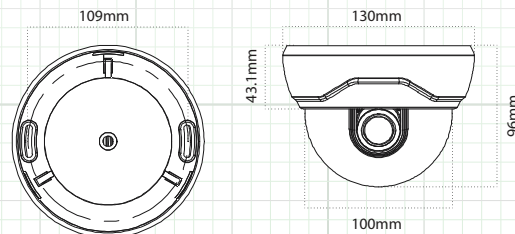

960H/700 Line – True Wide Dynamic Range Indoor Dome Camera, TDN, 3DNR, OSD, 2.8~12mm AI Lens

D212H960

D212H960
Shown with White Cover
(included)

D212H960
Shown with Wall Mount
(included)

Dimensions

SPECIFICATION	D212H960
Image Sensor	960H 1/3" Effio-V Sony Super HAD II CCD
Effective Picture Elements	976 (H) x 494 (V)
Resolution	700 TV Lines Color / 800 TV Lines B/W
OSD (On-screen Display)	Yes
WDR (Wide Dynamic Range)	Contrast / Clear Face (Low / Mid / High) Adjustable
3DNR (Digital Noise Reduction)	3DNR (0-6) Adjustable
Video Output	1.0 Vp-p (Sync. Negative) Termination 75 OHM
Lens Type – True Day/Night	2.8~12mm Varifocal Auto Iris Lens
Sense-up	Auto / Off
Shutter Speed	1/60 ~ 1/100,000 sec.
IR Cut Filter	Built-In Mechanical
Minimum Illumination	0.0005Lux Sense Up Color/0.0002 Sense Up B/W
S/N Ratio	52dB or More (AGC Off)
Gain Control	Automatic, Low, Middle, High, Off
Sync System	Internal, External (L/L)
Gamma	$\gamma = 0.45$ typ.
White Balance	ATW (1,800°K~10,500°K) / PUSH / USER1 / USER2 / ANTI CR / PUSH / LOCK / MANUAL
Back Light Compensation	OFF / WDR / HLC / BLC
Day / Night	(AUTO / COLOR / B/W / EXT) Delay Adjustable
Mirror	OFF / H / V / H-V
Digital Zoom	Yes (ON / OFF) Adjustable
Digital Image Stabilizer	Yes ((ON / OFF)
IR Optimizer	Yes (ON / OFF)
Motion Detection	Yes (4 Zone)
Privacy Mask	Yes (15 Zone)
Power Input	12VDC/24VAC Dual Voltage Power
Power Requirement	Max. 250mA
Reverse Polarity Protection	Yes
Overall Camera Dimensions	5.2" (W) x 3.8" (H)
Weight	Approx. 1.1lb
Operating Temperature	14°F ~ 122°F
Weatherproof Rating	Indoor Only