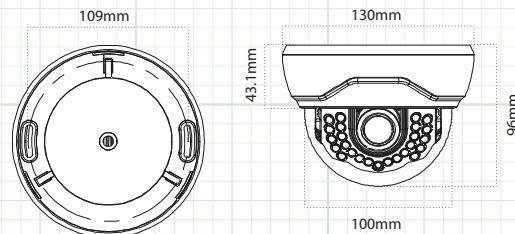

960H/700 Line – True Wide Dynamic Range Indoor IR Dome Camera, TDN, 3DNR, OSD, 2.8~12mm AI Lens, 82' IR

D212HIR960

D212HIR960
Shown with White Cover
(included)

D212HIR960
Shown with Wall Mount
(included)

Dimensions

SPECIFICATION

D212HIR960

Image Sensor	960H 1/3" Effio-V Sony Super HAD II CCD
Effective Picture Elements	976 (H) x 494 (V)
Resolution	700 TV Lines Color / 800 TV Lines B/W
OSD (On-screen Display)	Yes
WDR (Wide Dynamic Range)	Contrast / Clear Face (Low / Mid / High) Adjustable
3DNR (Digital Noise Reduction)	3DNR (0-6) Adjustable
Video Output	1.0 Vp-p (Sync. Negative) Termination 75 OHM
Lens Type – True Day/Night	2.8~12mm Varifocal Auto Iris Lens
Sense-up	Auto / Off
Shutter Speed	1/60 ~ 1/100,000 sec.
IR Cut Filter	Built-In Mechanical
Minimum Illumination	0.0005Lux Sense Up Color/0.0002 Sense Up B/W
IR LED Count / IR Range	24 IR LED's / 82' IR Range
S/N Ratio	52dB or More (AGC Off)
Gain Control	Automatic, Low, Middle, High, Off
Sync System	Internal, External (L/L)
Gamma	$\gamma = 0.45$ typ.
White Balance	ATW (1,800°K~10,500°K) / PUSH / USER1 / USER2 / ANTI CR / PUSH / LOCK / MANUAL
Back Light Compensation	OFF / WDR / HLC / BLC
Day / Night	(AUTO / COLOR / B/W / EXT) Delay Adjustable
Mirror	OFF / H / V / H-V
Digital Zoom	Yes (ON / OFF) Adjustable
Digital Image Stabilizer	Yes (ON / OFF)
IR Optimizer	Yes (ON / OFF)
Motion Detection	Yes (4 Zone)
Privacy Mask	Yes (15 Zone)
Power Input	12VDC/24VAC Dual Voltage Power
Power Requirement	Max. 250mA
Reverse Polarity Protection	Yes
Overall Camera Dimensions	5.2" (W) x 3.8" (H)
Weight	Approx. 1.1Lb
Operation Temperature	14°F ~ 122°F
Weatherproof Rating	Indoor Only