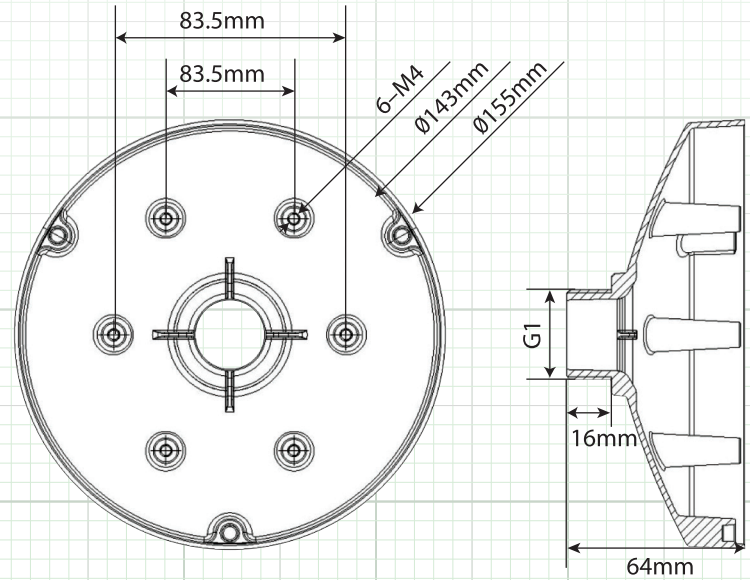

## Pendent Cap for Dome Cameras

DPC155

FOR USE WITH THIS Northern<sup>★</sup> CAMERA:

IP4AFDIR100

### MOUNT DIMENSIONS:

### FEATURES:

- ◆ Aluminum Alloy Material with Surface Spray Treatment
- ◆ Waterproof Design

SPECIFICATION	DPC155
Color	White
Application	Pendent Cap for Dome Camera
Construction	Aluminum Alloy
Dimensions	Ø155 mm x 64 mm
Weight	0.65 g