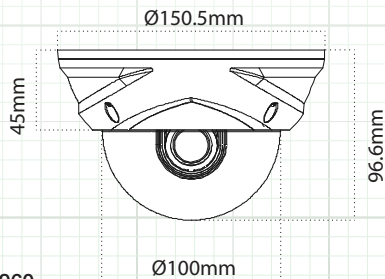

## 960H/700 Line – True Wide Dynamic Range Outdoor Dome Camera, TDN, 3DNR, OSD, 5~50mm AI Lens

DTW550H960

DTW550H960  
Shown with White Paintable  
Snap-on Cover (included)

Dimensions

### DTW550H960

Image Sensor	960H 1/3" Effio-V Sony Super HAD II CCD
Effective Picture Elements	976 (H) x 494 (V)
Resolution	700 TV Lines Color / 800 TV Lines B/W
OSD (On-screen Display)	Yes
WDR (Wide Dynamic Range)	Contrast / Clear Face (Low / Mid / High) Adjustable
3DNR (Digital Noise Reduction)	3DNR (0-6) Adjustable
Video Output	1.0 Vp-p (Sync. Negative) Termination 75 OHM
Lens Type – True Day/Night	5~50mm Varifocal Auto Iris Lens
Sense-up	Auto / Off
Shutter Speed	1/60 ~ 1/100,000 sec.
IR Cut Filter	Built-In Mechanical
Minimum Illumination	0.0005Lux Sense Up Color/0.0002 Sense Up B/W
S/N Ratio	52dB or More (AGC Off)
Gain Control	Automatic, Low, Middle, High, Off
Sync System	Internal, External (L/L)
Gamma	$\gamma = 0.45$ typ.
White Balance	ATW (1,800°K~10,500°K) / PUSH / USER1 / USER2 / ANTI CR / PUSH / LOCK / MANUAL
Back Light Compensation	OFF / WDR / HLC / BLC
Day / Night	(AUTO / COLOR / B/W / EXT) Delay Adjustable
Mirror	OFF / H / V / H-V
Digital Zoom	Yes (ON / OFF) Adjustable
Digital Image Stabilizer	Yes ((ON / OFF)
IR Optimizer	Yes (ON / OFF)
Motion Detection	Yes (4 Zone)
Privacy Mask	Yes (15 Zone)
Power Input	12VDC/24VAC Dual Voltage Power
Power Requirement	Max. 250mA
Reverse Polarity Protection	Yes
Overall Camera Dimensions	5.9" (W) x 3.8" (H)
Weight	Approx. 2.0lb
Operating Temperature	-20 ~ 122°F
Weatherproof Rating	IP68