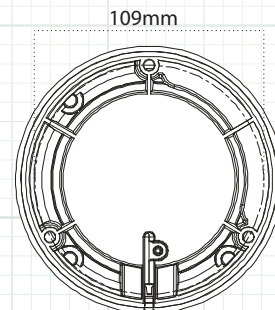

## 960H/700 Line – True Wide Dynamic Range Outdoor Dome Camera, TDN, 3DNR, OSD, 5~50mm AI Lens

DTW550H960

DTW550H960  
Shown with White Paintable  
Snap-on Cover (included)

Dimensions

### DTW550H960

Image Sensor	960H 1/3" Effio-V Sony Super HAD II CCD
Effective Picture Elements	976 (H) x 494 (V)
Resolution	700 TV Lines Color / 800 TV Lines B/W
OSD (On-screen Display)	Yes
WDR (Wide Dynamic Range)	Contrast / Clear Face (Low / Mid / High) Adjustable
3DNR (Digital Noise Reduction)	3DNR (0-6) Adjustable
Video Output	1.0 Vp-p (Sync. Negative) Termination 75 OHM
Lens Type – True Day/Night	5~50mm Varifocal Auto Iris Lens
Sense-up	Auto / Off
Shutter Speed	1/60 ~ 1/100,000 sec.
IR Cut Filter	Built-In Mechanical
Minimum Illumination	0.0005Lux Sense Up Color/0.0002 Sense Up B/W
S/N Ratio	52dB or More (AGC Off)
Gain Control	Automatic, Low, Middle, High, Off
Sync System	Internal, External (L/L)
Gamma	$\gamma = 0.45$ typ.
White Balance	ATW (1,800°K~10,500°K) / PUSH / USER1 / USER2 / ANTI CR / PUSH / LOCK / MANUAL
Back Light Compensation	OFF / WDR / HLC / BLC
Day / Night	(AUTO / COLOR / B/W / EXT) Delay Adjustable
Mirror	OFF / H / V / H-V
Digital Zoom	Yes (ON / OFF) Adjustable
Digital Image Stabilizer	Yes ((ON / OFF)
IR Optimizer	Yes (ON / OFF)
Motion Detection	Yes (4 Zone)
Privacy Mask	Yes (15 Zone)
Power Input	12VDC/24VAC Dual Voltage Power
Power Requirement	Max. 250mA
Reverse Polarity Protection	Yes
Overall Camera Dimensions	5.9" (W) x 3.8" (H)
Weight	Approx. 2.0lb
Operating Temperature	-20 ~ 122°F
Weatherproof Rating	IP68