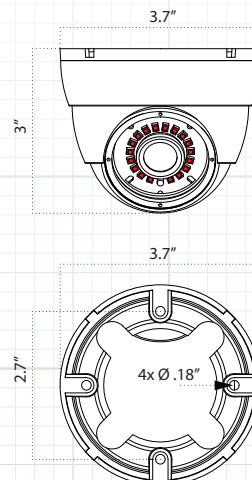

700 Line Outdoor IR Dome Cameras w/OSD

Sony 960H Chip, D-WDR, OSD, DNR, 60' IR Range, 3.6mm Lens

DWMIR960

DWMIRW960

← Mounting Base
← Locking Collar

In-Line
Cable Mounted
OSD Control

Camera Dimensions

SPECIFICATIONS	DWMIR960	DWMIRW960
Imaging Device	960H 1/3" SONY Super HAD II CCD	
Resolution	700 TV Lines	
Minimum Illumination	0.0 Lux (IR LED On)	
Lens Size	3.6mm Fixed Focal Lens	
IR LED Range / IR LED Count	60 Feet / 18 Pieces	
IR LED Wavelength	850nm	
Maximum Aperture	F2.0	
S/N Ratio	More than 52db	
Electronic Shutter Speed	AUTO, FLK, 1-60 ~ 1/100,000	
OSD (On Screen Display)	Yes (Cable Mounted Control)	
BLC (Backlight Compensation)	OFF / BLC / HBLC	
AGC Automatic Gain Control	AUTO / MANUAL	
White Balance	ATW, MANUAL, USER 1, USER 2	
Day-Night	COLOR / BW / AUTO / EXT 1 / EXT 2	
DNR (Digital Noise Reduction)	ON / OFF	
D-WDR (Digital Wide Dynamic Range)	ON / OFF / LUMINANCE / CONTRAST	
Motion Detection	ON / OFF 4 - Zones Programmable	
Privacy Masking	ON / OFF 8 - Zones Programmable	
Sharpness	(Adjustable 0~255)	
TV System	NTSC	
Effective Pixels	976 (H) X 495 (V)	
Scanning System	2:1 Interlaced	
Sync System	Internal Negative Sync	
Video Output	1.0Vp-p 75 OHM Composite BNC	
Gamma Characteristics	0.45	
Power Requirement / Consumption	12 Volts DC / 200mA	
Operating Temperature	-14°F ~ 122°F	
Weight	.75 Lb.	
Housing / Color	Aluminum (Gray)	Aluminum (White)
Dimension	3.7" W x 2.7" H	
Weatherproof Rating	IP66	

Note: Specification subject to change without notice

FEATURES

- ◆ Sony 960H Chip / 700 Line High Resolution
- ◆ 3-Axis Wall or Ceiling Mountable
- ◆ OSD Control of All Major Functions
- ◆ Digital Wide Dynamic Range
- ◆ Digital Noise Reduction
- ◆ Day/Night Operation
- ◆ 3.6mm Fixed Focal Lens
- ◆ 18 IR LED's / 60 Foot IR Range
- ◆ Tamper Resistant
- ◆ IP66 Weatherproof Rating
- ◆ 12 Volts DC Power Required