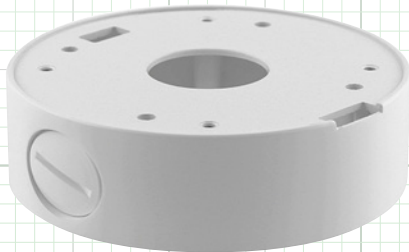

DWMVFIR Series Back Boxes

DWMVFBB
Gray

Mounts to
DWMVFIR960
Gray

DWMVFBBW
White

Mounts to
DWMVFIRW960
White

FEATURES

- ◆ Aluminum Construction:
Gray – DWMVFBB
White – DWMVFBBW
- ◆ Dimensions: 4.7" Ø x 1.65" High
- ◆ 1/2" & 3/4" Conduit Access
- ◆ Weight: 0.5lb

PACKAGE CONTENTS

- 1. Back Box
- 1. Mounting Screws

Side View
With Camera

Bottom View
Mounting Configuration