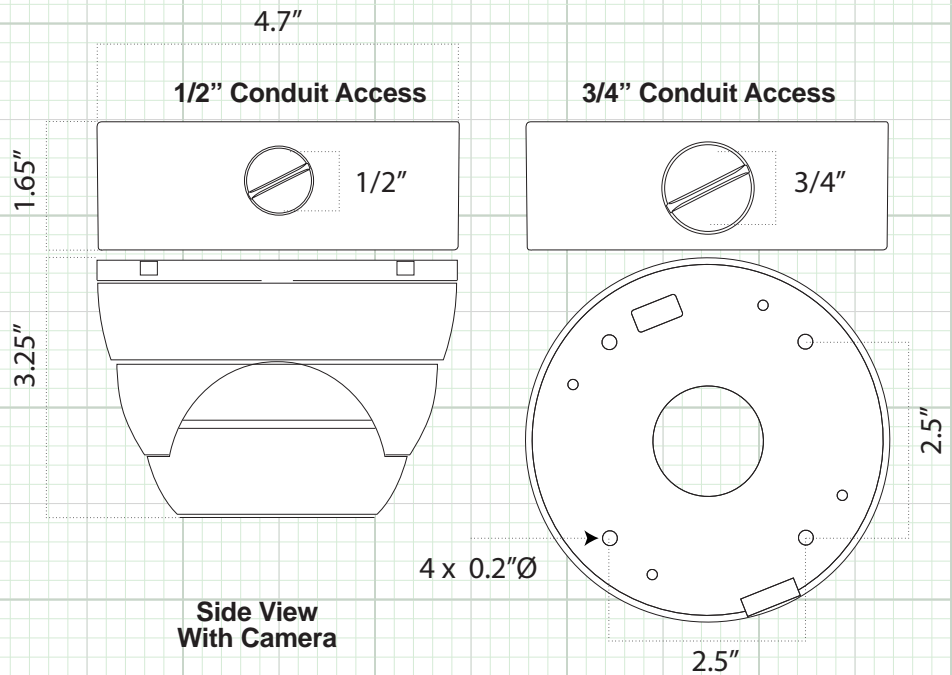

DWMVFIR Series Back Boxes

DWMVFBB
Gray

Mounts to
DWMVFIR960
Gray

DWMVFBBW
White

Mounts to
DWMVFIRW960
White

FEATURES

- ◆ Aluminum Construction:
Gray – DWMVFBB
White – DWMVFBBW
- ◆ Dimensions: 4.7" Ø x 1.65" High
- ◆ 1/2" & 3/4" Conduit Access
- ◆ Weight: 0.5lb

PACKAGE CONTENTS

- 1. Back Box
- 1. Mounting Screws

Side View
With Camera

Bottom View
Mounting Configuration