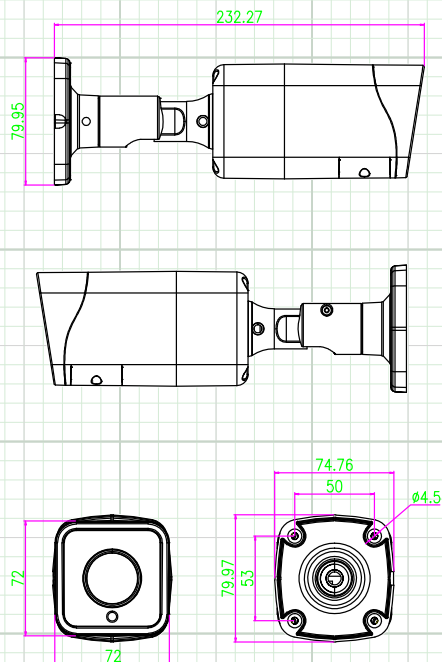

4-in-1 HD ANALOG

4-in-1, Full HD 1080p Outdoor Varifocal Bullet Camera Autofocus 2.8-12mm IR Lens w/ Remote Zoom, 120' IR Range, IP67

HDAFBIR120WD

FEATURES:

- ◆ Multi Format (TVI, CVI, AHD, 960H)
- ◆ True 120dB Wide Dynamic Range
- ◆ True Day/Night Mechanical IR Cut Filter
- ◆ Autofocus 2.8-12mm IR Lens w/ Remote Zoom
- ◆ 30 IR LED's / 120' IR Range
- ◆ UTC & Joystick Controllable OSD
- ◆ 3D Digital Noise Reduction
- ◆ 12VDC/24VAC Dual Voltage Power
- ◆ 3-Axis Cable Management Mount
- ◆ IP67 Weatherproof

CAMERA OVERVIEW:

Note: Specification subject to change without notice

SPECIFICATION	HDAFBIR120WD
Image Sensor	1/2.8" CMOS Sensor
Total Pixels	1984 x 1225
Active Pixels	1920 x 1080
Resolution	1920 x 1080 (1080p)
Scanning System	Progressive Scan
OSD (On Screen Display)	Dual OSD Access: Cable OSD Controlled / UTC Controlled (coaxial control)
True WDR (Wide Dynamic Range)	Yes- 120dB
DNR (Digital Noise Reduction)	3D DNR - Auto, Manual (0~30), Off
Video Output	TVI, CVI, AHD & 960H (Selectable via OSD Cable)
Lens Type / Viewing Angle	Autofocus 2.8-12mm IR Lens with Remote Zoom / H: 35° - 105°
Shutter Speed	Auto, Manual 1/25 ~ 1/10,000
IR Cut Filter	Built in Mechanical
Minimum Illumination	Color 0.001 Lux, B/W 0.0 Lux, IR LED ON
IR LED Count / Range	30 IR LED's / 120' Range / 850m
S/N Ratio	More than 50dB
Automatic Gain Control	Auto, Manual 0 ~16 Adjustable
Sync System	Internal
Gamma Characteristics	y = 0.45 typ
White Balance	ATW, MWB - R & B Gain 0~32 Adjustable
Back Light Compensation	Globe / BLC / 1~8 Adjustable
Day/Night	EXT / Auto / Color / B/W
Languages	English, French, Spanish, German, Italian (see OSD Menu for more)
Brightness	0 ~30 Adjustable
Power Input	12VDC/24VAC Dual Voltage Power
Power Requirement	160mA /550 mA IR LED ON
Overall Camera Dimensions	9.1" x 3.0" x 3.2 (232 x 75 x 80mm)
Housing / Color	Aluminum / White
Weight	1.43lb / 650g
Operating Temperature	-14°F ~ 131°F
Weatherproof Rating	IP67