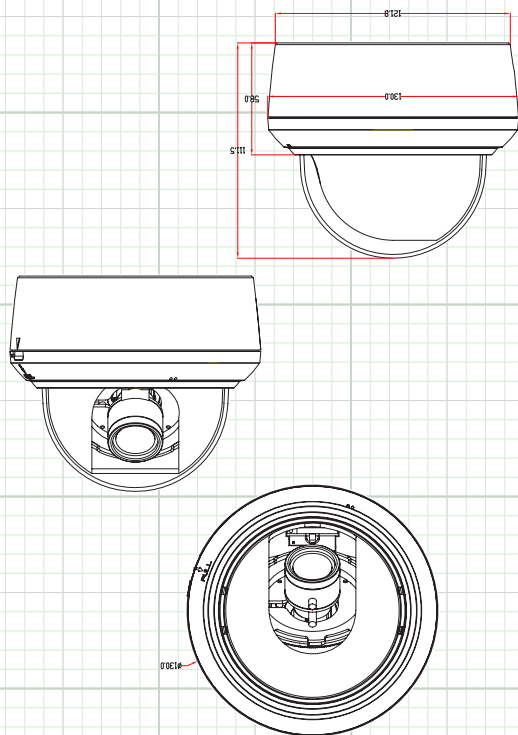

**4-in-1 HD ANALOG**

**4-in-1, Full HD 1080p Indoor Varifocal Dome Camera**  
**True WDR, 2.8~12mm Autofocus IR Lens, 90' IR Range**

HDAFDIR90INWD

**FEATURES:**

- ◆ Multi Format (TVI, CVI, AHD, 960H)
- ◆ True 120dB Wide Dynamic Range
- ◆ True Day/Night Mechanical IR Cut Filter
- ◆ 2.8~12mm Autofocus IR Lens
- ◆ 15 IR LED's / 90' IR Range
- ◆ UTC & Joystick Controllable OSD
- ◆ 3D Digital Noise Reduction
- ◆ 12VDC/24VAC Dual Voltage Power
- ◆ 3-Axis Wall or Ceiling Mountable
- ◆ Indoor Only

**CAMERA OVERVIEW:**

Note: Specification subject to change without notice

SPECIFICATION	HDAFDIR90INWD
Image Sensor	1/2.8" CMOS Sensor
Total Pixels	1984 x 1225
Active Pixels	1920 x 1080
Resolution	1920 x 1080 (1080p)
Scanning System	Progressive Scan
OSD (On Screen Display)	Dual OSD Access: Cable OSD Controlled / UTC Controlled (coaxial control)
True WDR (Wide Dynamic Range)	Yes- 120dB
DNR (Digital Noise Reduction)	3D DNR - Auto, Manual (0~30), Off
Video Output	TVI, CVI, AHD & 960H (Selectable via OSD Cable)
Lens Type / Viewing Angle	2.8~12mm IR Lens - H: 35° - 105°
Shutter Speed	Auto, Manual 1/25 ~ 1/10,000
IR Cut Filter	Built in Mechanical
Minimum Illumination	Color 0.001 Lux, B/W 0.0 Lux, IR LED ON
IR LED Count / Range	15 IR LED's / 90' Range / 850nm
S/N Ratio	More than 50dB
Automatic Gain Control	Auto, Manual 0 ~16 Adjustable
Sync System	Internal
Gamma Characteristics	y = 0.45 typ
White Balance	ATW, MWB - R & B Gain 0~32 Adjustable
Back Light Compensation	Globe / BLC / 1~8 Adjustable
Day/Night	EXT / Auto / Color / B/W
Languages	English, French, Spanish, German, Italian (see OSD Menu for more)
Brightness	0 ~30 Adjustable
Power Input	12VDC/24VAC Dual Voltage Power
Power Requirement	180mA /290 mA IR LED ON
Overall Camera Dimensions	5.1" x 4.4" (φ 130 x 112mm)
Housing / Color	Plastic / White
Weight	1.0lb /454g
Operating Temperature	14°F ~ 131°F
Weatherproof Rating	Indoor Only