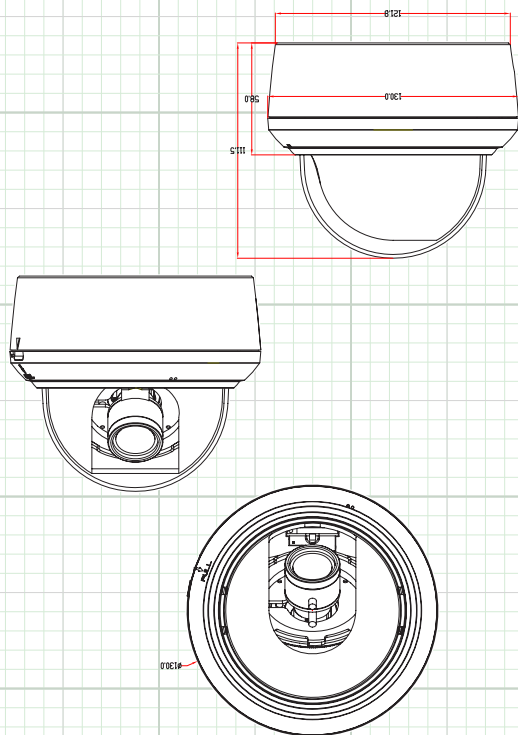

4-in-1 HD ANALOG

4-in-1, Full HD 1080p Indoor Varifocal Dome Camera

Autofocus 2.8-12mm IR Lens w/ Remote Zoom, 90' IR Range, Indoor Only

FEATURES:

- ◆ Multi Format (TVI, CVI, AHD, 960H)
- ◆ True 120dB Wide Dynamic Range
- ◆ True Day/Night Mechanical IR Cut Filter
- ◆ Autofocus 2.8-12mm IR Lens w/ Remote Zoom
- ◆ 15 IR LED's / 90' IR Range
- ◆ UTC & Joystick Controllable OSD
- ◆ 3D Digital Noise Reduction
- ◆ 12VDC/24VAC Dual Voltage Power
- ◆ 3-Axis Wall or Ceiling Mountable
- ◆ Indoor Only

HDAFDIR90INWD

CAMERA OVERVIEW:

INCLUDED ACCESSORIES:

Camera, User Manual, Mounting Screws,

SPECIFICATION	HDAFDIR90INWD
Image Sensor	1/2.8" CMOS Sensor
Total Pixels	1984 x 1225
Active Pixels	1920 x 1080
Resolution	1920 x 1080 (1080p)
Scanning System	Progressive Scan
OSD (On Screen Display)	Dual OSD Access: Cable OSD Controlled / UTC Controlled (coaxial control)
True WDR (Wide Dynamic Range)	Yes- 120dB
DNR (Digital Noise Reduction)	3D DNR - Auto, Manual (0~30), Off
Video Output	TVI, CVI, AHD & 960H (Selectable via OSD Cable)
Lens Type / Viewing Angle	Autofocus 2.8-12mm IR Lens with Remote Zoom / H: 35° - 105°
Shutter Speed	Auto, Manual 1/25 ~ 1/10,000
IR Cut Filter	Built in Mechanical
Minimum Illumination	Color 0.001 Lux, B/W 0.0 Lux, IR LED ON
IR LED Count / Range	15 IR LED's / 90' Range / 850nm
S/N Ratio	More than 50dB
Automatic Gain Control	Auto, Manual 0 ~16 Adjustable
Sync System	Internal
Gamma Characteristics	$\gamma = 0.45$ typ
White Balance	ATW, MWB - R & B Gain 0~32 Adjustable
Back Light Compensation	Globe / BLC / 1~8 Adjustable
Day/Night	EXT / Auto / Color / B/W
Languages	English, French, Spanish, German, Italian (see OSD Menu for more)
Brightness	0 ~30 Adjustable
Power Input	12VDC/24VAC Dual Voltage Power
Power Requirement	180mA /290 mA IR LED ON
Overall Camera Dimensions	5.1" x 4.4" (φ 130 x 112mm)
Housing / Color	Plastic / White
Weight	1.0lb /454g
Operating Temperature	14°F ~ 131°F
Weatherproof Rating	Indoor Only