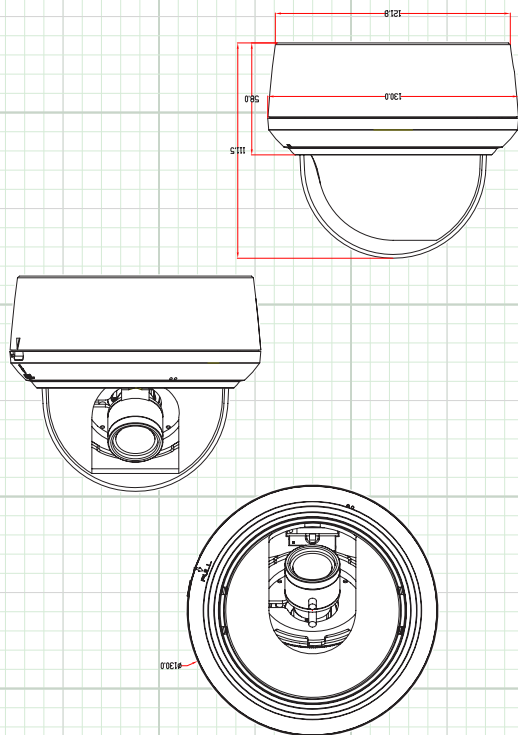

#### CAMERA OVERVIEW:

Note: Specification subject to change without notice

| SPECIFICATION                 | HDAFDIR90WD  |
|-------------------------------|--|
| Image Sensor                  | 1/2.8" CMOS Sensor   |
| Total Pixels                  | 1984 x 1225  |
| Active Pixels                 | 1920 x 1080  |
| Resolution                    | 1920 x 1080 (1080p)  |
| Scanning System               | Progressive Scan   |
| OSD (On Screen Display)       | Dual OSD Access: Cable OSD Controlled / UTC Controlled (coaxial control) |
| True WDR (Wide Dynamic Range) | Yes- 120dB   |
| DNR (Digital Noise Reduction) | 3D DNR - Auto, Manual (0~30), Off  |
| Video Output                  | TVI, CVI, AHD & 960H (Selectable via OSD Cable)                          |
| Lens Type / Viewing Angle     | Autofocus 2.8-12mm IR Lens with Remote Zoom / H: 35° - 105°              |
| Shutter Speed                 | Auto, Manual 1/25 ~ 1/10,000   |
| IR Cut Filter                 | Built in Mechanical  |
| Minimum Illumination          | Color 0.001 Lux, B/W 0.0 Lux, IR LED ON                                  |
| IR LED Count / Range          | 15 IR LED's / 90' Range / 850nm  |
| S/N Ratio                     | More than 50dB   |
| Automatic Gain Control        | Auto, Manual 0 ~16 Adjustable  |
| Sync System                   | Internal   |
| Gamma Characteristics         | y = 0.45 typ   |
| White Balance                 | ATW, MWB - R & B Gain 0~32 Adjustable                                    |
| Back Light Compensation       | Globe / BLC / 1~8 Adjustable   |
| Day/Night                     | EXT / Auto / Color / B/W   |
| Languages                     | English, French, Spanish, German, Italian (see OSD Menu for more)        |
| Brightness                    | 0 ~30 Adjustable   |
| Power Input                   | 12VDC/24VAC Dual Voltage Power   |
| Power Requirement             | 180mA /290 mA IR LED ON  |
| Overall Camera Dimensions     | 5.1" x 4.4" (φ 130 x 112mm)  |
| Housing / Color               | Plastic / White  |
| Weight                        | 1.6lb / 725g   |
| Operating Temperature         | -14°F ~ 131°F  |
| Weatherproof / Impact Rating  | IP67/IK10  |