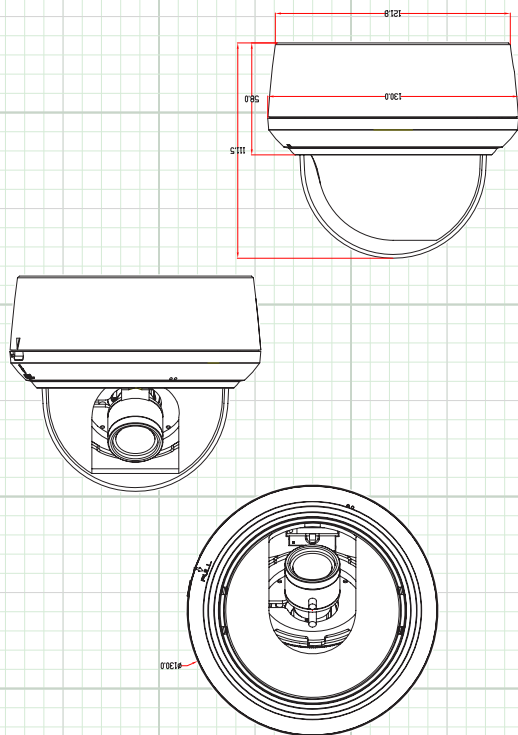

### 4-in-1, Full HD 1080p Outdoor Varifocal Dome Camera True WDR, 2.8~12mm Autofocus IR Lens, 90' IR Range

#### CAMERA OVERVIEW:

Note: Specification subject to change without notice

SPECIFICATION	HDAFDIR90WD
Image Sensor	1/2.8" CMOS Sensor
Total Pixels	1984 x 1225
Active Pixels	1920 x 1080
Resolution	1920 x 1080 (1080p)
Scanning System	Progressive Scan
OSD (On Screen Display)	Dual OSD Access: Cable OSD Controlled / UTC Controlled (coaxial control)
True WDR (Wide Dynamic Range)	Yes- 120dB
DNR (Digital Noise Reduction)	3D DNR - Auto, Manual (0~30), Off
Video Output	TVI, CVI, AHD & 960H (Selectable via OSD Cable)
Lens Type / Viewing Angle	2.8~12mm IR Lens - H: 35° - 105°
Shutter Speed	Auto, Manual 1/25 ~ 1/10,000
IR Cut Filter	Built in Mechanical
Minimum Illumination	Color 0.001 Lux, B/W 0.0 Lux, IR LED ON
IR LED Count / Range	15 IR LED's / 90' Range / 850nm
S/N Ratio	More than 50dB
Automatic Gain Control	Auto, Manual 0 ~16 Adjustable
Sync System	Internal
Gamma Characteristics	y = 0.45 typ
White Balance	ATW, MWB - R & B Gain 0~32 Adjustable
Back Light Compensation	Globe / BLC / 1~8 Adjustable
Day/Night	EXT / Auto / Color / B/W
Languages	English, French, Spanish, German, Italian (see OSD Menu for more)
Brightness	0 ~30 Adjustable
Power Input	12VDC/24VAC Dual Voltage Power
Power Requirement	180mA /290 mA IR LED ON
Overall Camera Dimensions	5.1" x 4.4" (φ 130 x 112mm)
Housing / Color	Plastic / White
Weight	1.6lb / 725g
Operating Temperature	-14°F ~ 131°F
Weatherproof / Impact Rating	IP67/IK10