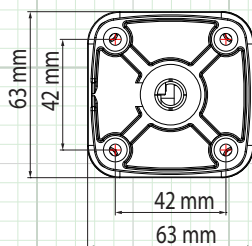

4-in-1 HD ANALOG

4-in-1, Full HD 1080p Outdoor Bullet Camera True WDR, 2.8mm IR Lens, 60' IR Range

HDBIR60WD

FEATURES:

- ◆ Multi Format (TVI, CVI, AHD, 960H)
- ◆ True 120dB Wide Dynamic Range
- ◆ True Day/Night Mechanical IR Cut Filter
- ◆ 2.8mm Fixed Focal IR Lens
- ◆ 24 IR LED's / 60' IR Range
- ◆ UTC & Joystick Controllable OSD
- ◆ 3D Digital Noise Reduction
- ◆ 12 Volt DC Power
- ◆ IP67 Weatherproof

CAMERA OVERVIEW:

Note: Specification subject to change without notice

SPECIFICATION	HDBIR60WD
Image Sensor	1/2.8" CMOS Sensor
Total Pixels	1984 x 1225
Active Pixels	1920 x 1080
Resolution	1920 x 1080 (1080p)
Scanning System	Progressive Scan
OSD (On Screen Display)	Dual OSD Access: Cable OSD Controlled / UTC Controlled (coaxial control)
True WDR (Wide Dynamic Range)	Yes- 120dB
DNR (Digital Noise Reduction)	3D DNR - Auto, Manual (0~30), Off
Video Output	"TVI, CVI, AHD & 960H (Selectable via OSD Cable)"
Lens Type / Viewing Angle	2.8mm IR Lens - H: 108.9° V: 58.8°
Shutter Speed	Auto, Manual 1/25 ~ 1/10,000
IR Cut Filter	Built in Mechanical
Minimum Illumination	Color 0.001 Lux, B/W 0.0 Lux, IR LED ON
IR LED Count / Range	24 IR LED's / 60' Range / 850nm
S/N Ratio	More than 50dB
Automatic Gain Control	Auto, Manual 0 ~16 Adjustable
Sync System	Internal
Gamma Characteristics	y = 0.45 typ
White Balance	ATW, MWB - R & B Gain 0~32 Adjustable
Back Light Compensation	Globe / BLC / 1~8 Adjustable
Day/Night	EXT / Auto / Color / B/W
Languages	English, French, Spanish, German, Italian (see OSD Menu for more)
Brightness	0 ~30 Adjustable
Power Input	12VDC Only
Power Requirement	110mA / 390 mA IR LED ON
Overall Camera Dimensions	7.7" x 2.5" (195mm x 63mm)
Housing / Color	Aluminum / White
Weight	1.08lb / 490g
Operating Temperature	-14°F ~ 131°F
Weatherproof Rating	IP67