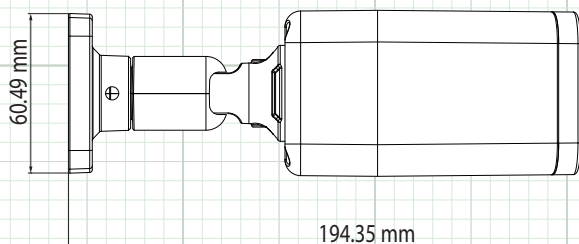

4-in-1 HD ANALOG

4-in-1, Full HD 1080p Outdoor Bullet Camera True WDR, 2.8mm IR Lens, 60' IR Range

HDBIR60WD

FEATURES:

- ◆ Multi Format (TVI, CVI, AHD, 960H)
- ◆ True 120dB Wide Dynamic Range
- ◆ True Day/Night Mechanical IR Cut Filter
- ◆ 2.8mm Fixed Focal IR Lens
- ◆ 24 IR LED's / 60' IR Range
- ◆ UTC & Joystick Controllable OSD
- ◆ 3D Digital Noise Reduction
- ◆ 12 Volt DC Power
- ◆ IP67 Weatherproof

CAMERA OVERVIEW:

Note: Specification subject to change without notice

SPECIFICATION	HDBIR60WD
Image Sensor	1/2.8" CMOS Sensor
Total Pixels	1984 x 1225
Active Pixels	1920 x 1080
Resolution	1920 x 1080 (1080p)
Scanning System	Progressive Scan
OSD (On Screen Display)	Dual OSD Access: Cable OSD Controlled / UTC Controlled (coaxial control)
True WDR (Wide Dynamic Range)	Yes- 120dB
DNR (Digital Noise Reduction)	3D DNR - Auto, Manual (0~30), Off
Video Output	"TVI, CVI, AHD & 960H (Selectable via OSD Cable)"
Lens Type / Viewing Angle	2.8mm IR Lens - H: 108.9° V: 58.8°
Shutter Speed	Auto, Manual 1/25 ~ 1/10,000
IR Cut Filter	Built in Mechanical
Minimum Illumination	Color 0.001 Lux, B/W 0.0 Lux, IR LED ON
IR LED Count / Range	24 IR LED's / 60' Range / 850nm
S/N Ratio	More than 50dB
Automatic Gain Control	Auto, Manual 0 ~16 Adjustable
Sync System	Internal
Gamma Characteristics	y = 0.45 typ
White Balance	ATW, MWB - R & B Gain 0~32 Adjustable
Back Light Compensation	Globe / BLC / 1~8 Adjustable
Day/Night	EXT / Auto / Color / B/W
Languages	English, French, Spanish, German, Italian (see OSD Menu for more)
Brightness	0 ~30 Adjustable
Power Input	12VDC Only
Power Requirement	110mA / 390 mA IR LED ON
Overall Camera Dimensions	7.7" x 2.5" (195mm x 63mm)
Housing / Color	Aluminum / White
Weight	1.08lb / 490g
Operating Temperature	-14°F ~ 131°F
Weatherproof Rating	IP67