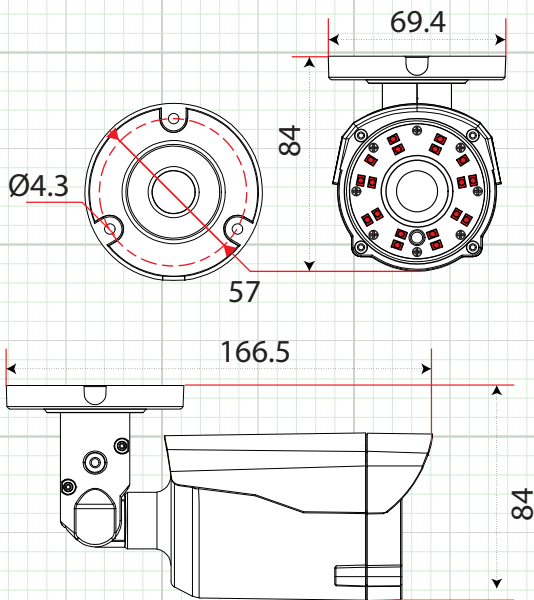

CAMERA OVERVIEW:

INCLUDED ACCESSORIES:

1. Camera
1. User Manual
1. Mounting Screws
1. Camera Bracket

SPECIFICATION	HDBIR60
Image Sensor	1/2.9" CMOS Sensor
Total Pixels	1984 x 1225
Active Pixels	1920 x 1080
Resolution	1920 x 1080 (1080p)
Scanning System	Progressive Scan
OSD (On Screen Display)	Dual OSD Access: Cable Mounted Joystick Controlled / UTC Controlled (coaxial control)
Digital WDR (Wide Dynamic Range)	Auto / Off / On - 0 ~ 8 Adjustable
DNR (Digital Noise Reduction)	2D & 3D, Low, Middle, High, Off
Video Output	TVI, CVI, AHD & 960H (Selectable via OSD Joystick)
Lens Type - True Day Night	3.6mm Fixed Lens
Sense-up	Off / Auto (x2 ~ x30 Selectable)
Shutter Speed	Auto, FLK, 1/30 ~ 1/50,000, x2 ~ x30
IR Cut Filter	Built in Mechanical
Minimum Illumination	Color 0.1 Lux, B/W 0.05 Lux, IR LED ON 0.0 Lux
IR LED Count / Range	18 IR LED's / 60' Range / 850nm
S/N Ratio	More than 52dB
Automatic Gain Control	0 ~ 15 Adjustable
Sync System	Internal
Gamma Characteristics	$\gamma = 0.45$ typ
White Balance	AWB / ATW / AWC->Set / Indoor / Outdoor / Manual
Back Light Compensation	Off / BLC / HSBL
HBLC (High Back Light Compensation)	On / Off
Day/Night	EXT / Auto / Color / B/W
Mirror	Mirror / V-Flip / Rotate / Of
Languages	English, French, Spanish, German, Italian (see OSD Menu for more)
Brightness	0 ~ 100 Adjustable
Motion Detection	On/Off (4 Zone Selectable)
Privacy Mask	On/Off (4 Zone Selectable)
Power Input	12VDC Only
Power Requirement	150mA / 550mA IR LED ON
Overall Camera Dimensions	6.6" x 2.7" x 3.3" (167mm x 70mm x 84mm)
Housing / Color	Aluminum - White
Weight	1.1lb
Operating Temperature	-14°F ~ 122°F
Weatherproof Rating	IP66