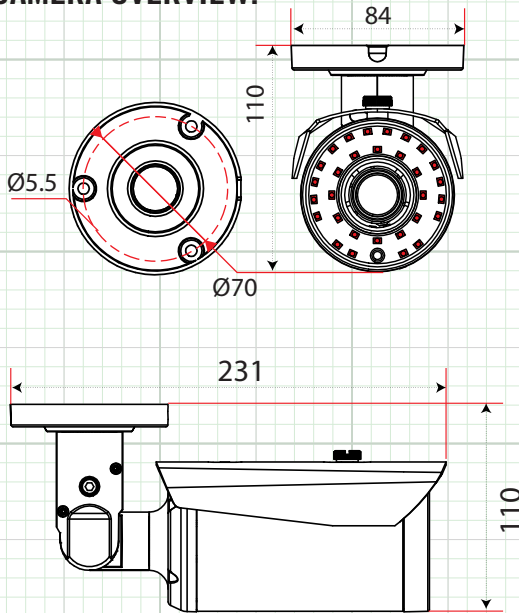

CAMERA OVERVIEW:

INCLUDED ACCESSORIES:

1. Camera
1. User Manual
1. Mounting Screws
1. Camera Bracket

SPECIFICATION	HDBVFIR120
Image Sensor	1/2.9" CMOS Sensor
Total Pixels	1984 x 1225
Active Pixels	1920 x 1080
Resolution	1920 x 1080 (1080p)
Scanning System	Progressive Scan
OSD (On Screen Display)	Dual OSD Access: Cable Mounted Joystick Controlled / UTC Controlled (coaxial control)
Digital WDR (Wide Dynamic Range)	Auto / Off / On - 0 ~ 8 Adjustable
DNR (Digital Noise Reduction)	2D & 3D, Low, Middle, High, Off
Video Output	TVI, CVI, AHD & 960H (Selectable via OSD Joystick)
Lens Type - True Day Night	2.8 ~ 12mm Varifocal Lens
Sense-up	Off / Auto (x2 ~ x30 Selectable)
Shutter Speed	Auto, FLK, 1/30 ~ 1/50,000, x2 ~ x30
IR Cut Filter	Built in Mechanical
Minimum Illumination	Color 0.1 Lux, B/W 0.05 Lux, IR LED ON 0.0 Lux
IR LED Count / Range	30 IR LED's / 120' Range / 850nm
S/N Ratio	More than 52dB
Automatic Gain Control	0 ~ 15 Adjustable
Sync System	Internal
Gamma Characteristics	$\gamma = 0.45$ typ
White Balance	AWB / ATW / AWC->Set / Indoor / Outdoor / Manual
Back Light Compensation	Off / BLC / HSBLC
HBLC (High Back Light Compensation)	On / Off
Day/Night	EXT / Auto / Color / B/W
Mirror	Mirror / V-Flip / Rotate / Of
Languages	English, French, Spanish, German, Italian (see OSD Menu for more)
Brightness	0 ~ 100 Adjustable
Motion Detection	On/Off (4 Zone Selectable)
Privacy Mask	On/Off (4 Zone Selectable)
Power Input	12VDC Only
Power Requirement	150mA / 550mA IR LED ON
Overall Camera Dimensions	9.1" x 3.3" x 4.3" (231mm x 84mm x 110mm)
Housing / Color	Aluminum - White
Weight	1.6lb
Operating Temperature	-14°F ~ 122°F
Weatherproof Rating	IP66