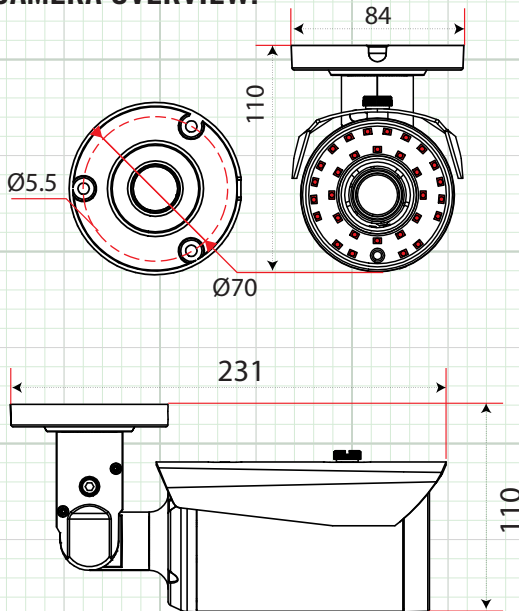

CAMERA OVERVIEW:

INCLUDED ACCESSORIES:

1. Camera
1. User Manual
1. Mounting Screws
1. Camera Bracket

SPECIFICATION	HDBVFIR120
Image Sensor	1/2.9" CMOS Sensor
Total Pixels	1984 x 1225
Active Pixels	1920 x 1080
Resolution	1920 x 1080 (1080p)
Scanning System	Progressive Scan
OSD (On Screen Display)	Dual OSD Access: Cable Mounted Joystick Controlled / UTC Controlled (coaxial control)
Digital WDR (Wide Dynamic Range)	Auto / Off / On - 0 ~ 8 Adjustable
DNR (Digital Noise Reduction)	2D & 3D, Low, Middle, High, Off
Video Output	TVI, CVI, AHD & 960H (Selectable via OSD Joystick)
Lens Type - True Day Night	2.8 ~ 12mm Varifocal Lens
Sense-up	Off / Auto (x2 ~ x30 Selectable)
Shutter Speed	Auto, FLK, 1/30 ~ 1/50,000, x2 ~ x30
IR Cut Filter	Built in Mechanical
Minimum Illumination	Color 0.1 Lux, B/W 0.05 Lux, IR LED ON 0.0 Lux
IR LED Count / Range	30 IR LED's / 120' Range / 850nm
S/N Ratio	More than 52dB
Automatic Gain Control	0 ~ 15 Adjustable
Sync System	Internal
Gamma Characteristics	$\gamma = 0.45$ typ
White Balance	AWB / ATW / AWC->Set / Indoor / Outdoor / Manual
Back Light Compensation	Off / BLC / HSBLC
HBLC (High Back Light Compensation)	On / Off
Day/Night	EXT / Auto / Color / B/W
Mirror	Mirror / V-Flip / Rotate / Of
Languages	English, French, Spanish, German, Italian (see OSD Menu for more)
Brightness	0 ~ 100 Adjustable
Motion Detection	On/Off (4 Zone Selectable)
Privacy Mask	On/Off (4 Zone Selectable)
Power Input	12VDC Only
Power Requirement	150mA / 550mA IR LED ON
Overall Camera Dimensions	9.1" x 3.3" x 4.3" (231mm x 84mm x 110mm)
Housing / Color	Aluminum - White
Weight	1.6lb
Operating Temperature	-14°F ~ 122°F
Weatherproof Rating	IP66