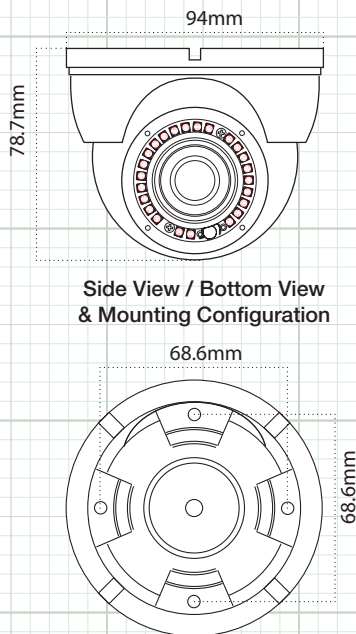

In-Line Cable Mounted OSD Control

CAMERA OVERVIEW:

Side View / Bottom View & Mounting Configuration

INCLUDED ACCESSORIES:

1. Camera
1. User Manual
1. Mounting Screws

SPECIFICATION	HDDWIDE
Image Sensor	1/2.9" Sony CMOS Sensor
Total Pixels	1984 x 1225
Active Pixels	1920 x 1080
Resolution	1920 x 1080 (1080p)
Scanning System	Progressive Scan
Dual OSD Control Access (On Screen Display)	Cable Mounted Joystick Controlled / UTC (coaxial) Controlled
Digital WDR (Wide Dynamic Range)	Auto / Off / On - 0 ~ 8 Adjustable
DNR (Digital Noise Reduction)	2D & 3D, Low, Middle, High, Of
Video Output	TVI, CVI, AHD & 960H Selectable via OSD Joystick
Lens Type - True Day Night	2.5mm Ultra-Wide Angle Fixed Lens (150° FOV)
Sense-up	Off / Auto (x2 ~ x30 Selectable)
Shutter Speed	Auto, FLK, 1/30 ~ 1/50,000, x2 ~ x30
IR Cut Filter	Built in Mechanical
Minimum Illumination	Color 1.0 Lux, B/W 0.5 Lux, IR LED ON 0.0 Lux
IR LED Count / Range	24 IR LED's / 60' Range / 850nm
S/N Ratio	More than 50dB
Automatic Gain Control	0 ~ 15 Adjustable
Sync System	Internal
Gamma Characteristics	y = 0.45 typ
White Balance	AWB / ATW / AWC->Set / Indoor / Outdoor / Manual
Back Light Compensation	Off / BLC / HSBLCL
HBLCL (High Back Light Compensation)	On / Of
Day/Night	EXT / Auto / Color / B/W
Mirror	Mirror / V-Flip / Rotate / Of
Languages	English, French, Spanish, German, Italian (see OSD Menu for more)
Brightness	0 ~ 100 Adjustable
Motion Detection	On/Off (4 Zone Selectable)
Privacy Mask	On/Off (4 Zone Selectable)
Power Input	12VDC Only
Power Requirement	130mA / 350mA IR LED ON
Overall Camera Dimensions	3.76"(W) x 3.15"(H) (70mm x 80mm)
Housing / Color	Aluminum / White
Weight	.89 Lb.
Operating Temperature	-14°F ~ 122°F
Weatherproof Rating	IP66