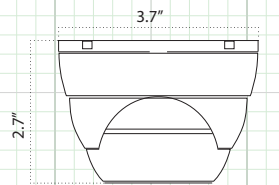

In-Line Cable Mounted OSD Control

CAMERA OVERVIEW:

Camera Dimensions

Side View / Bottom View & Mounting Configuration

INCLUDED ACCESSORIES:

1. Camera
1. User Manual
1. Mounting Screws

SPECIFICATION	HDDWMIR
Image Sensor	1/2.9" Sony CMOS Sensor
Total Pixels	1984 x 1225
Active Pixels	1920 x 1080
Resolution	1920 x 1080 (1080p)
Scanning System	Progressive Scan
OSD (On Screen Display)	Dual OSD Access: Cable Mounted Joystick Controlled / UTC Controlled (coaxial control)
Digital WDR (Wide Dynamic Range)	Auto / Off / On - 0 ~ 8 Adjustable
DNR (Digital Noise Reduction)	2D & 3D, Low, Middle, High, Off
Video Output	BNC Main Output
Lens Type - True Day Night	2.8mm Fixed Focal Lens
Sense-up	Off / x2 ~ x30
Shutter Speed	Auto, FLK, 1/30 ~ 1/50,000, x2 ~ x30
IR Cut Filter	Built in Mechanical
Minimum Illumination	0.0 Lux IR LED On
IR LED Count / Range	18 IR LED's / 60' Range / 850nm
S/N Ratio	More than 52dB
Automatic Gain Control	0 ~ 15 Adjustable
Sync System	Internal
Gamma Characteristics	y = 0.45 typ.
White Balance	ATW / AWC->Set / Indoor / Outdoor / Manual
Back Light Compensation	Off / BLC / HSBLC
HSBLC (High Back Light Compensation)	On / Off
Day/Night	EXT / Auto / Color / B/W
Mirror	Mirror / V-Flip / Rotate / Off
Languages	English, French, Spanish, German, Italian (see OSD Menu for more)
Brightness	0 ~ 100 Adjustable
Motion Detection	On/Off (4 Zone Selectable)
Privacy Mask	On/Off (4 Zone Selectable)
Power Input	12VDC Only
Power Requirement	120mA / 450mA IR LED ON
Overall Camera Dimensions	3.7" x 2.6" (95mm x 65mm)
Housing / Color	Aluminum - Gray
Weight	.75 Lb.
Operating Temperature	-14°F ~ 122°F
Weatherproof Rating	IP66