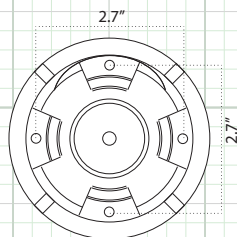

In-Line Cable Mounted OSD Control

CAMERA OVERVIEW:

Camera Dimensions

Side View / Bottom View & Mounting Configuration

INCLUDED ACCESSORIES:

1. Camera
1. User Manual
1. Mounting Screws

SPECIFICATION	HDDWMIR
Image Sensor	1/2.9" Sony CMOS Sensor
Total Pixels	1984 x 1225
Active Pixels	1920 x 1080
Resolution	1920 x 1080 (1080p)
Scanning System	Progressive Scan
OSD (On Screen Display)	Dual OSD Access: Cable Mounted Joystick Controlled / UTC Controlled (coaxial control)
Digital WDR (Wide Dynamic Range)	Auto / Off / On - 0 ~ 8 Adjustable
DNR (Digital Noise Reduction)	2D & 3D, Low, Middle, High, Off
Video Output	BNC Main Output
Lens Type - True Day Night	2.8mm Fixed Focal Lens
Sense-up	Off / x2 ~ x30
Shutter Speed	Auto, FLK, 1/30 ~ 1/50,000, x2 ~ x30
IR Cut Filter	Built in Mechanical
Minimum Illumination	0.0 Lux IR LED On
IR LED Count / Range	18 IR LED's / 60' Range / 850nm
S/N Ratio	More than 52dB
Automatic Gain Control	0 ~ 15 Adjustable
Sync System	Internal
Gamma Characteristics	y = 0.45 typ.
White Balance	ATW / AWC->Set / Indoor / Outdoor / Manual
Back Light Compensation	Off / BLC / HSBLC
HSBLC (High Back Light Compensation)	On / Off
Day/Night	EXT / Auto / Color / B/W
Mirror	Mirror / V-Flip / Rotate / Off
Languages	English, French, Spanish, German, Italian (see OSD Menu for more)
Brightness	0 ~ 100 Adjustable
Motion Detection	On/Off (4 Zone Selectable)
Privacy Mask	On/Off (4 Zone Selectable)
Power Input	12VDC Only
Power Requirement	120mA / 450mA IR LED ON
Overall Camera Dimensions	3.7" x 2.6" (95mm x 65mm)
Housing / Color	Aluminum - Gray
Weight	.75 Lb.
Operating Temperature	-14°F ~ 122°F
Weatherproof Rating	IP66