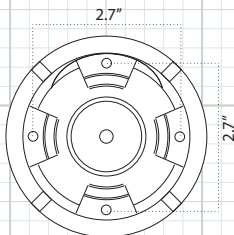

### CAMERA OVERVIEW:

Camera Dimensions

Side View / Bottom View & Mounting Configuration

### INCLUDED ACCESSORIES:

1. Camera
1. User Manual
1. Mounting Screws

SPECIFICATION	HDDWMIR	HDDWMIRW
Image Sensor	1/3" Sony CMOS Sensor	
Total Pixels	1984 x 1225	
Active Pixels	1920 x 1080	
Resolution	1920 x 1080 (1080p)	
Scanning System	Progressive Scan	
OSD (On Screen Display)	Dual OSD Access: Cable Mounted Joystick Controlled / UTC Controlled (coaxial control)	
Digital WDR (Wide Dynamic Range)	Auto / Off / On - 0 ~ 8 Adjustable	
DNR (Digital Noise Reduction)	2D & 3D, Low, Middle, High, Off	
Video Output	Dual Pigtail HD-TVI Main Output (yellow) / 960H Secondary Output (black)	
Lens Type - True Day Night	3.6mm Fixed Focal Lens	
Sense-up	Off / x2 ~ x30	
Shutter Speed	Auto, FLK, 1/30 ~ 1/50,000, x2 ~ x30	
IR Cut Filter	Built in Mechanical	
Minimum Illumination	0.0 Lux IR LED On	
IR LED Count / Range	12 IR LED's / 60' Range / 850nm	
S/N Ratio	More than 50dB	
Automatic Gain Control	0 ~100 Adjustable	
Sync System	Internal	
Gamma Characteristics	y = 0.45 typ.	
White Balance	ATW / AWC->Set / Indoor / Outdoor / Manual	
Back Light Compensation	Off / BLC / HSBLC	
HBLC (High Back Light Compensation)	On / Off	
Day/Night	EXT / Auto / Color / B/W	
Mirror	Mirror / V-Flip / Rotate / Off	
Languages	English, French, Spanish, German, Italian (see OSD Menu for more)	
Brightness	0 ~100 Adjustable	
Motion Detection	On/Off (4 Zone Selectable)	
Privacy Mask	On/Off (4 Zone Selectable)	
Power Input	12VDC Only	
Power Requirement	120mA / 450mA IR LED ON	
Overall Camera Dimensions	3.7" x 2.6" (95mm x 65mm)	
Housing / Color	Aluminum - Gray	Aluminum - White
Weight	.75 Lb.	
Operating Temperature	-14°F ~ 122°F	
Weatherproof Rating	IP66	