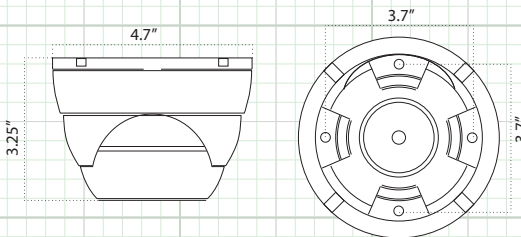

CAMERA OVERVIEW:

Side View / Bottom View & Mounting Configuration

INCLUDED ACCESSORIES:

1. Camera
1. User Manual
1. Mounting Screws

RECOMMENDED ACCESSORIES:

Note: Specification subject to change without notice

SPECIFICATION	HDDWMVFIR	HDDWMVFIRW
Image Sensor	1/3" Sony CMOS Sensor	
Total Pixels	1984 x 1225	
Active Pixels	1920 x 1080	
Resolution	1920 x 1080 (1080p)	
Scanning System	Progressive Scan	
OSD (On Screen Display)	Dual OSD Access: Cable Mounted Joystick Controlled / UTC Controlled (coaxial control)	
Digital WDR (Wide Dynamic Range)	Auto / Off / On - 0 ~ 8 Adjustable	
DNR (Digital Noise Reduction)	2D & 3D, Low, Middle, High, Off	
Video Output	Dual Pigtail HD-TVI Main Output (yellow) / 960H Secondary Output (black)	
Lens Type - True Day Night	2.8 12mm Varifocal Lens	
Sense-up	Off / x2 ~ x30	
Shutter Speed	Auto, FLK, 1/30 ~ 1/50,000, x2 ~ x30	
IR Cut Filter	Built in Mechanical	
Minimum Illumination	0.0 Lux IR LED On	
IR LED Count / Range	18 IR LED's / 90' Range / 850nm	
S/N Ratio	More than 50dB	
Automatic Gain Control	0 ~100 Adjustable	
Sync System	Internal	
Gamma Characteristics	γ = 0.45 typ.	
White Balance	ATW / AWC->Set / Indoor / Outdoor / Manual	
Back Light Compensation	Off / BLC / HSBLC	
HBLC (High Back Light Compensation)	On / Off	
Day/Night	EXT / Auto / Color / B/W	
Mirror	Mirror / V-Flip / Rotate / Off	
Languages	English, French, Spanish, German, Italian (see OSD Menu for more)	
Brightness	0 ~100 Adjustable	
Motion Detection	On/Off (4 Zone Selectable)	
Privacy Mask	On/Off (4 Zone Selectable)	
Power Input	12VDC Only	
Power Requirement	180mA / 550mA IR LED ON	
Overall Camera Dimensions	4.7" x 3.4" (120mm x 88mm)	
Housing / Color	Aluminum - Gray	Aluminum - White
Weight	1.6 Lb.	
Operating Temperature	-14°F ~ 122°F	
Weatherproof Rating	IP66