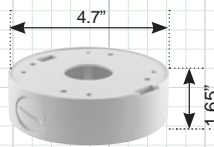

In-Line Cable Mounted OSD Control

CAMERA OVERVIEW:

Side View / Bottom View & Mounting Configuration

INCLUDED ACCESSORIES:

1. Camera
1. User Manual
1. Mounting Screws

RECOMMENDED ACCESSORIES:

DWMVFBB
Gray Back Box

DWMVFBBW
White Back Box

Note: Specification subject to change without notice

SPECIFICATION	HDDWMVFIR	HDDWMVFIRW
Image Sensor	1/3" Sony CMOS Sensor	
Total Pixels	1984 x 1225	
Active Pixels	1920 x 1080	
Resolution	1920 x 1080 (1080p)	
Scanning System	Progressive Scan	
OSD (On Screen Display)	Dual OSD Access: Cable Mounted Joystick Controlled / UTC Controlled (coaxial control)	
Digital WDR (Wide Dynamic Range)	Auto / Off / On - 0 ~ 8 Adjustable	
DNR (Digital Noise Reduction)	2D & 3D, Low, Middle, High, Off	
Video Output	Dual Pigtail HD-TVI Main Output (yellow) / 960H Secondary Output (black)	
Lens Type - True Day Night	2.8 12mm Varifocal Lens	
Sense-up	Off / x2 ~ x30	
Shutter Speed	Auto, FLK, 1/30 ~ 1/50,000, x2 ~ x30	
IR Cut Filter	Built in Mechanical	
Minimum Illumination	0.0 Lux IR LED On	
IR LED Count / Range	18 IR LED's / 90' Range / 850nm	
S/N Ratio	More than 50dB	
Automatic Gain Control	0 ~100 Adjustable	
Sync System	Internal	
Gamma Characteristics	γ = 0.45 typ.	
White Balance	ATW / AWC->Set / Indoor / Outdoor / Manual	
Back Light Compensation	Off / BLC / HSBLC	
HBLC (High Back Light Compensation)	On / Off	
Day/Night	EXT / Auto / Color / B/W	
Mirror	Mirror / V-Flip / Rotate / Off	
Languages	English, French, Spanish, German, Italian (see OSD Menu for more)	
Brightness	0 ~100 Adjustable	
Motion Detection	On/Off (4 Zone Selectable)	
Privacy Mask	On/Off (4 Zone Selectable)	
Power Input	12VDC Only	
Power Requirement	180mA / 550mA IR LED ON	
Overall Camera Dimensions	4.7" x 3.4" (120mm x 88mm)	
Housing / Color	Aluminum - Gray	Aluminum - White
Weight	1.6 Lb.	
Operating Temperature	-14°F ~ 122°F	
Weatherproof Rating	IP66	