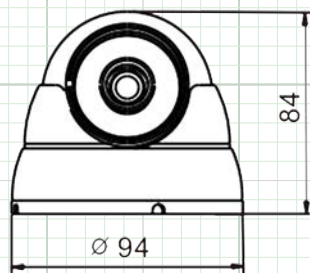

4-in-1 HD ANALOG

4-in-1, Full HD 1080p Outdoor Eyeball Camera D-WDR, 2.8mm IR Lens, 60' IR Range

FEATURES:

- ◆ Multi Format (TVI, CVI, AHD, 960H)
- ◆ True Day/Night Mechanical IR Cut Filter
- ◆ 2.8mm Fixed Focal IR Lens
- ◆ 18 IR LED's / 60' IR Range
- ◆ UTC & Joystick Controllable OSD
- ◆ 3D Digital Noise Reduction
- ◆ 12 Volt DC Power
- ◆ IP66 Weatherproof

HDEIR60

CAMERA OVERVIEW:

INCLUDED ACCESSORIES:

Camera, User Manual, Mounting Screws,

SPECIFICATION	HDEIR60
Image Sensor	1/2.8" CMOS Sensor
Total Pixels	1984 x 1225
Active Pixels	1920 x 1080
Resolution	1920 x 1080 (1080p)
Scanning System	Progressive Scan
OSD (On Screen Display)	Dual OSD Access: Cable OSD Controlled / UTC Controlled (coaxial control)
D-WDR (Digital Wide Dynamic Range)	Open/Close
DNR (Digital Noise Reduction)	3D DNR - Auto, Manual (0~10)
Video Output	TVI, CVI, AHD & 960H (Selectable via OSD Cable)
Lens Type / Viewing Angle	2.8mm IR Lens - H: 105° V: 56°
IR Cut Filter	Built in Mechanical
Minimum Illumination	Color 0.01 Lux, B/W 0.0 Lux, IR LED ON
IR LED Count / Range	18 IR LED's / 60' Range / 850nm
S/N Ratio	More than 48dB
Sync System	Internal
Gamma Characteristics	y = 0.45 typ
White Balance	Gray/Pro/ MWB - R & B Gain 0~127 Adjustable
Back Light Compensation	Global / BLC 0-7 Adjustable
Day/Night	EXT / Auto / Color / B/W
Languages	English, French, Spanish, German, Italian (see OSD Menu for more)
Brightness	0 ~100 Adjustable
Power Input	12VDC Only
Power Requirement	100mA / 280 mA IR LED ON
Overall Camera Dimensions	3.7" x 3.3" (φ94 x 84mm)
Housing / Color	Aluminum / White
Weight	0.7lb / 318g
Operating Temperature	-14°F ~ 131°F
Weatherproof Rating	IP66