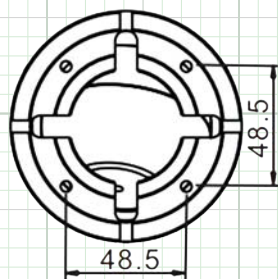

4-in-1 HD ANALOG

4-in-1, Full HD 1080p Outdoor Eyeball Camera D-WDR, 2.8mm IR Lens, 60' IR Range

HDEIR60

FEATURES:

- ◆ Multi Format (TVI, CVI, AHD, 960H)
- ◆ True Day/Night Mechanical IR Cut Filter
- ◆ 2.8mm Fixed Focal IR Lens
- ◆ 18 IR LED's / 60' IR Range
- ◆ UTC & Joystick Controllable OSD
- ◆ 3D Digital Noise Reduction
- ◆ 12 Volt DC Power
- ◆ IP66 Weatherproof

CAMERA OVERVIEW:

Note: Specification subject to change without notice

SPECIFICATION	HDEIR60
Image Sensor	1/2.8" CMOS Sensor
Total Pixels	1984 x 1225
Active Pixels	1920 x 1080
Resolution	1920 x 1080 (1080p)
Scanning System	Progressive Scan
OSD (On Screen Display)	Dual OSD Access: Cable OSD Controlled / UTC Controlled (coaxial control)
D-WDR (Digital Wide Dynamic Range)	Open/Close
DNR (Digital Noise Reduction)	3D DNR - Auto, Manual (0~10)
Video Output	TVI, CVI, AHD & 960H (Selectable via OSD Cable)
Lens Type / Viewing Angle	2.8mm IR Lens - H: 105° V: 56°
IR Cut Filter	Built in Mechanical
Minimum Illumination	Color 0.01 Lux, B/W 0.0 Lux, IR LED ON
IR LED Count / Range	18 IR LED's / 60' Range / 850nm
S/N Ratio	More than 48dB
Sync System	Internal
Gamma Characteristics	y = 0.45 typ
White Balance	Gray/Pro/ MWB - R & B Gain 0~127 Adjustable
Back Light Compensation	Global / BLC 0-7 Adjustable
Day/Night	EXT / Auto / Color / B/W
Languages	English, French, Spanish, German, Italian (see OSD Menu for more)
Brightness	0 ~100 Adjustable
Power Input	12VDC Only
Power Requirement	100mA /280 mA IR LED ON
Overall Camera Dimensions	3.7" x 3.3" (φ94 x 84mm)
Housing / Color	Aluminum / White
Weight	0.71lb / 318g
Operating Temperature	-14°F ~ 131°F
Weatherproof Rating	IP66
Operating Temperature	-14°F ~ 131°F
Weatherproof Rating	IP66