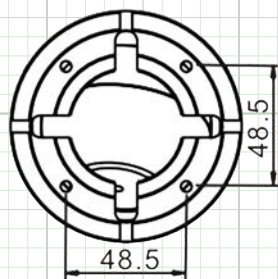

4-in-1 HD ANALOG

4-in-1, Full HD 1080p Outdoor Eyeball Camera D-WDR, 2.8mm IR Lens, 60' IR Range

FEATURES:

- ◆ Multi Format (TVI, CVI, AHD, 960H)
- ◆ True Day/Night Mechanical IR Cut Filter
- ◆ 2.8mm Fixed Focal IR Lens
- ◆ 18 IR LED's / 60' IR Range
- ◆ UTC & Joystick Controllable OSD
- ◆ 3D Digital Noise Reduction
- ◆ 12 Volt DC Power
- ◆ IP66 Weatherproof

HDEIR60

CAMERA OVERVIEW:

INCLUDED ACCESSORIES:

Camera, User Manual, Mounting Screws,

SPECIFICATION	HDEIR60
Image Sensor	1/2.8" CMOS Sensor
Total Pixels	1984 x 1225
Active Pixels	1920 x 1080
Resolution	1920 x 1080 (1080p)
Scanning System	Progressive Scan
OSD (On Screen Display)	Dual OSD Access: Cable OSD Controlled / UTC Controlled (coaxial control)
D-WDR (Digital Wide Dynamic Range)	Open/Close
DNR (Digital Noise Reduction)	3D DNR - Auto, Manual (0~10)
Video Output	TVI, CVI, AHD & 960H (Selectable via OSD Cable)
Lens Type / Viewing Angle	2.8mm IR Lens - H: 105° V: 56°
IR Cut Filter	Built in Mechanical
Minimum Illumination	Color 0.01 Lux, B/W 0.0 Lux, IR LED ON
IR LED Count / Range	18 IR LED's / 60' Range / 850nm
S/N Ratio	More than 48dB
Sync System	Internal
Gamma Characteristics	y = 0.45 typ
White Balance	Gray/Pro/ MWB - R & B Gain 0~127 Adjustable
Back Light Compensation	Global / BLC 0-7 Adjustable
Day/Night	EXT / Auto / Color / B/W
Languages	English, French, Spanish, German, Italian (see OSD Menu for more)
Brightness	0 ~100 Adjustable
Power Input	12VDC Only
Power Requirement	100mA / 280 mA IR LED ON
Overall Camera Dimensions	3.7" x 3.3" (φ94 x 84mm)
Housing / Color	Aluminum / White
Weight	0.7lb / 318g
Operating Temperature	-14°F ~ 131°F
Weatherproof Rating	IP66