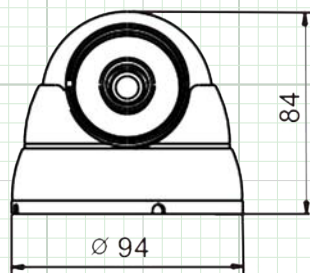

4-in-1 HD ANALOG

4-in-1, Full HD 1080p Outdoor Eyeball Camera D-WDR, 2.8mm IR Lens, 60' IR Range

HDEIR60

FEATURES:

- ◆ Multi Format (TVI, CVI, AHD, 960H)
- ◆ True Day/Night Mechanical IR Cut Filter
- ◆ 2.8mm Fixed Focal IR Lens
- ◆ 18 IR LED's / 60' IR Range
- ◆ UTC & Joystick Controllable OSD
- ◆ 3D Digital Noise Reduction
- ◆ 12 Volt DC Power
- ◆ IP66 Weatherproof

CAMERA OVERVIEW:

Note: Specification subject to change without notice

SPECIFICATION	HDEIR60
Image Sensor	1/2.8" CMOS Sensor
Total Pixels	1984 x 1225
Active Pixels	1920 x 1080
Resolution	1920 x 1080 (1080p)
Scanning System	Progressive Scan
OSD (On Screen Display)	Dual OSD Access: Cable OSD Controlled / UTC Controlled (coaxial control)
D-WDR (Digital Wide Dynamic Range)	Open/Close
DNR (Digital Noise Reduction)	3D DNR - Auto, Manual (0~10)
Video Output	TVI, CVI, AHD & 960H (Selectable via OSD Cable)
Lens Type / Viewing Angle	2.8mm IR Lens - H: 105° V: 56°
IR Cut Filter	Built in Mechanical
Minimum Illumination	Color 0.01 Lux, B/W 0.0 Lux, IR LED ON
IR LED Count / Range	18 IR LED's / 60' Range / 850nm
S/N Ratio	More than 48dB
Sync System	Internal
Gamma Characteristics	y = 0.45 typ
White Balance	Gray/Pro/ MWB - R & B Gain 0~127 Adjustable
Back Light Compensation	Global / BLC 0-7 Adjustable
Day/Night	EXT / Auto / Color / B/W
Languages	English, French, Spanish, German, Italian (see OSD Menu for more)
Brightness	0 ~100 Adjustable
Power Input	12VDC Only
Power Requirement	100mA /280 mA IR LED ON
Overall Camera Dimensions	3.7" x 3.3" (φ94 x 84mm)
Housing / Color	Aluminum / White
Weight	0.71lb / 318g
Operating Temperature	-14°F ~ 131°F
Weatherproof Rating	IP66
Operating Temperature	-14°F ~ 131°F
Weatherproof Rating	IP66