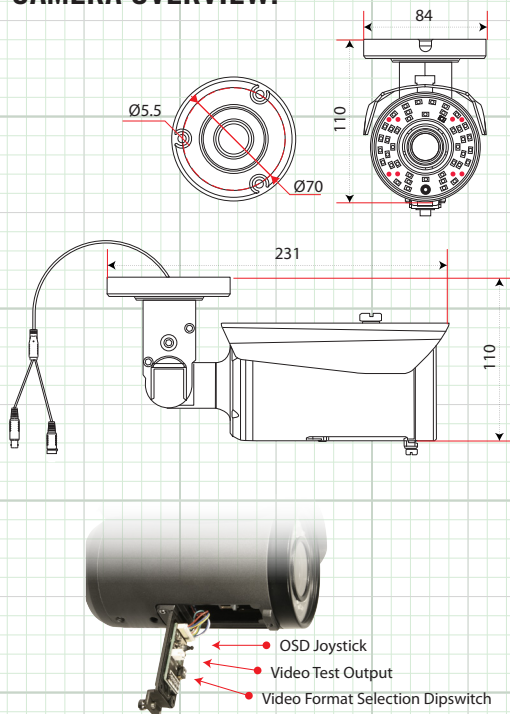

## 4-in-1, Full HD 1080p Outdoor Bullet Camera Semi Autofocus 2.8 ~ 12mm Lens, 120' IR Range

### INCLUDED ACCESSORIES:

- User Manual, Mounting Screws,
- Video Test Cable, Adjustment Wrench

SPECIFICATION	HDMBIR120	HDMBIR120W
Image Sensor	1/2.9" CMOS Sensor	
Total Pixels	1984 x 1225	
Active Pixels	1920 x 1080	
Resolution	1920 x 1080 (1080p)	
Scanning System	Progressive Scan	
OSD (On Screen Display)	Dual OSD Access: Built in Joystick Controlled / UTC Controlled (coaxial control)	
Digital WDR (Wide Dynamic Range)	Auto / Off / On - 0 ~ 8 Adjustable	
DNR (Digital Noise Reduction)	2D & 3D, Low, Middle, High, Off	
Video Output	TVI, CVI, AHD & 960H(Selectable via Dipswitch)	
Lens Type / Viewing Angle	TDN Semi Auto-Focus 2.8 ~ 12mm Lens / 28° ~ 90°	
Sense-up	Off / Auto (x2 ~ x30 Selectable)	
Shutter Speed	Auto, FLK, 1/30 ~ 1/50,000, x2 ~ x30	
IR Cut Filter	Built in Mechanical	
Minimum Illumination	Color 0.1 Lux, B/W 0.05 Lux, IR LED ON 0.0 Lux	
IR LED Count / Range	42 IR LED's / 120' Range / 850nm	
S/N Ratio	More than 52dB	
Automatic Gain Control	0 ~15 Adjustable	
Sync System	Internal	
Gamma Characteristics	γ = 0.45 typ	
White Balance	AWB / ATW / AWC->Set / Indoor / Outdoor / Manual	
Back Light Compensation	Off / BLC / HSBLC	
HBLC (High Back Light Compensation)	On / Off	
Day/Night	EXT / Auto / Color / B/W	
Mirror	Mirror / V-Flip / Rotate / Off	
Languages	English, French, Spanish, German, Italian (see OSD Menu for more)	
Brightness	0 ~100 Adjustable	
Motion Detection	On/Off (4 Zone Selectable)	
Privacy Mask	On/Off (4 Zone Selectable)	
Power Input	12VDC Only	
Power Requirement	150mA /600mA IR LED ON	
Overall Camera Dimensions	9.1" x 3.3" x 4.3" (231mm x 84mm x 110mm)	
Housing / Color	Gray	White
Weight	1.6lb	
Operating Temperature	-14°F ~ 122°F	
Weatherproof Rating	IP66	