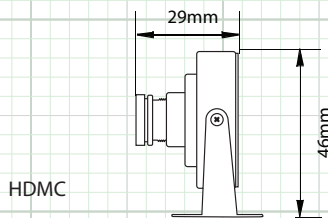

In-Line Cable Mounted OSD Control

CAMERA OVERVIEW:

HDMC

HDMCCP

DIMENSIONS (mm)

INCLUDED ACCESSORIES:

1. Camera
1. User Manual
1. Mounting Screws
1. Camera Bracket

Note: Specification subject to change without notice

SPECIFICATION	HDMC	HDMCCP
Image Sensor	1/2.9" CMOS Sensor	
Total Pixels	1984 x 1225	
Active Pixels	1920 x 1080	
Resolution	1920 x 1080 (1080p)	
Scanning System	Progressive Scan	
OSD (On Screen Display)	Dual OSD Access: Cable Mounted Joystick Controlled UTC Controlled (coaxial control)	
Digital WDR (Wide Dynamic Range)	Auto / Off / On - 0 ~ 8 Adjustable	
DNR (Digital Noise Reduction)	2D & 3D, Low, Middle, High, Off	
Video Output	TVI, CVI, AHD & 960H Selectable via Cable OSD Joystick	
Lens - IR Type	3.6mm Standard Lens	3.7mm Cone Pinhole Lens
Sense-up	Off / Auto (x2 ~ x30 Selectable)	
Shutter Speed	Auto, FLK, 1/30 ~ 1/50,000, x2 ~ x30	
Minimum Illumination	Color 1.0 Lux, B/W 0.5 Lux	
S/N Ratio	More than 52dB	
Automatic Gain Control	0 ~ 15 Adjustable	
Sync System	Internal	
Gamma Characteristics	γ = 0.45 typ	
White Balance	AWB / ATW / AWC->Set / Indoor / Outdoor / Manual	
Back Light Compensation	Off / BLC / HSBLC	
HBLC (High Back Light Compensation)	On / Off	
Day/Night	EXT / Auto / Color / B/W	
Mirror	Mirror / V-Flip / Rotate / Off	
Languages	English, French, Spanish, German, Italian (see OSD Menu for more)	
Brightness	0 ~ 100 Adjustable	
Motion Detection	On/Off (4 Zone Selectable)	
Privacy Mask	On/Off (4 Zone Selectable)	
Power Input	12VDC Only	
Power Requirement	100mA	
Overall Camera Dimensions	37 x 37 x 30mm 1.5" x 1.5" x 1.2"	37 x 37 x 23mm 1.5" x 1.5" x 0.9"
Housing / Color	Aluminum / Black	
Weight	0.2lb	
Operating Temperature	14°F ~ 122°F	
Weatherproof Rating	Indoor Only	