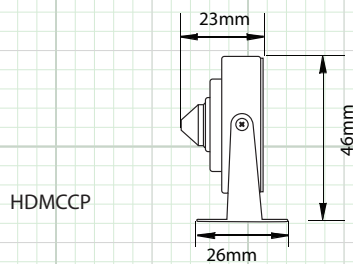

In-Line Cable Mounted OSD Control

CAMERA OVERVIEW:

HDMC

HDMCCP

DIMENSIONS (mm)

INCLUDED ACCESSORIES:

1. Camera
1. User Manual
1. Mounting Screws
1. Camera Bracket

Note: Specification subject to change without notice

SPECIFICATION	HDMC	HDMCCP
Image Sensor	1/2.9" CMOS Sensor	
Total Pixels	1984 x 1225	
Active Pixels	1920 x 1080	
Resolution	1920 x 1080 (1080p)	
Scanning System	Progressive Scan	
OSD (On Screen Display)	Dual OSD Access: Cable Mounted Joystick Controlled UTC Controlled (coaxial control)	
Digital WDR (Wide Dynamic Range)	Auto / Off / On - 0 ~ 8 Adjustable	
DNR (Digital Noise Reduction)	2D & 3D, Low, Middle, High, Off	
Video Output	TVI, CVI, AHD & 960H Selectable via Cable OSD Joystick	
Lens - IR Type	3.6mm Standard Lens	3.7mm Cone Pinhole Lens
Sense-up	Off / Auto (x2 ~ x30 Selectable)	
Shutter Speed	Auto, FLK, 1/30 ~ 1/50,000, x2 ~ x30	
Minimum Illumination	Color 1.0 Lux, B/W 0.5 Lux	
S/N Ratio	More than 52dB	
Automatic Gain Control	0 ~ 15 Adjustable	
Sync System	Internal	
Gamma Characteristics	γ = 0.45 typ	
White Balance	AWB / ATW / AWC->Set / Indoor / Outdoor / Manual	
Back Light Compensation	Off / BLC / HSBLC	
HBLC (High Back Light Compensation)	On / Off	
Day/Night	EXT / Auto / Color / B/W	
Mirror	Mirror / V-Flip / Rotate / Off	
Languages	English, French, Spanish, German, Italian (see OSD Menu for more)	
Brightness	0 ~ 100 Adjustable	
Motion Detection	On/Off (4 Zone Selectable)	
Privacy Mask	On/Off (4 Zone Selectable)	
Power Input	12VDC Only	
Power Requirement	100mA	
Overall Camera Dimensions	37 x 37 x 30mm 1.5" x 1.5" x 1.2"	37 x 37 x 23mm 1.5" x 1.5" x 0.9"
Housing / Color	Aluminum / Black	
Weight	0.2lb	
Operating Temperature	14°F ~ 122°F	
Weatherproof Rating	Indoor Only	