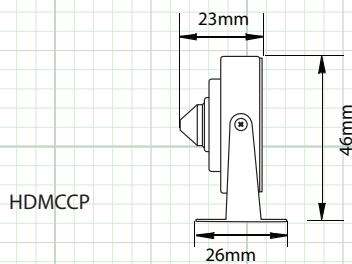

In-Line Cable Mounted OSD Control

CAMERA OVERVIEW:

INCLUDED ACCESSORIES:

1. Camera
1. User Manual
1. Mounting Screws
1. Camera Bracket

SPECIFICATION	HDMC	HDMCCP
Image Sensor	1/2.9" CMOS Sensor	
Total Pixels	1984 x 1225	
Active Pixels	1920 x 1080	
Resolution	1920 x 1080 (1080p)	
Scanning System	Progressive Scan	
OSD (On Screen Display)	Dual OSD Access: Cable Mounted Joystick Controlled UTC Controlled (coaxial control)	
Digital WDR (Wide Dynamic Range)	Auto / Off / On - 0 ~ 8 Adjustable	
DNR (Digital Noise Reduction)	2D & 3D, Low, Middle, High, Off	
Video Output	TVI, CVI, AHD & 960H Selectable via Cable OSD Joystick	
Lens - IR Type	3.6mm Standard Lens	3.7mm Cone Pinhole Lens
Sense-up	Off / Auto (x2 ~ x30 Selectable)	
Shutter Speed	Auto, FLK, 1/30 ~ 1/50,000, x2 ~ x30	
Minimum Illumination	Color 1.0 Lux, B/W 0.5 Lux	
S/N Ratio	More than 52dB	
Automatic Gain Control	0 ~ 15 Adjustable	
Sync System	Internal	
Gamma Characteristics	γ = 0.45 typ	
White Balance	AWB / ATW / AWC->Set / Indoor / Outdoor / Manual	
Back Light Compensation	Off / BLC / HSBLC	
HBLC (High Back Light Compensation)	On / Off	
Day/Night	EXT / Auto / Color / B/W	
Mirror	Mirror / V-Flip / Rotate / Off	
Languages	English, French, Spanish, German, Italian (see OSD Menu for more)	
Brightness	0 ~ 100 Adjustable	
Motion Detection	On/Off (4 Zone Selectable)	
Privacy Mask	On/Off (4 Zone Selectable)	
Power Input	12VDC Only	
Power Requirement	100mA	
Overall Camera Dimensions	37 x 37 x 30mm 1.5" x 1.5" x 1.2"	37 x 37 x 23mm 1.5" x 1.5" x 0.9"
Housing / Color	Aluminum / Black	
Weight	0.2lb	
Operating Temperature	14°F ~ 122°F	
Weatherproof Rating	Indoor Only	