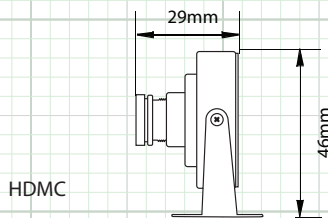

In-Line Cable Mounted OSD Control

CAMERA OVERVIEW:

INCLUDED ACCESSORIES:

1. Camera
1. User Manual
1. Mounting Screws
1. Camera Bracket

SPECIFICATION	HDMC	HDMCCP
Image Sensor	1/2.9" CMOS Sensor	
Total Pixels	1984 x 1225	
Active Pixels	1920 x 1080	
Resolution	1920 x 1080 (1080p)	
Scanning System	Progressive Scan	
OSD (On Screen Display)	Dual OSD Access: Cable Mounted Joystick Controlled UTC Controlled (coaxial control)	
Digital WDR (Wide Dynamic Range)	Auto / Off / On - 0 ~ 8 Adjustable	
DNR (Digital Noise Reduction)	2D & 3D, Low, Middle, High, Off	
Video Output	TVI, CVI, AHD & 960H Selectable via Cable OSD Joystick	
Lens - IR Type	3.6mm Standard Lens	3.7mm Cone Pinhole Lens
Sense-up	Off / Auto (x2 ~ x30 Selectable)	
Shutter Speed	Auto, FLK, 1/30 ~ 1/50,000, x2 ~ x30	
Minimum Illumination	Color 1.0 Lux, B/W 0.5 Lux	
S/N Ratio	More than 52dB	
Automatic Gain Control	0 ~ 15 Adjustable	
Sync System	Internal	
Gamma Characteristics	γ = 0.45 typ	
White Balance	AWB / ATW / AWC->Set / Indoor / Outdoor / Manual	
Back Light Compensation	Off / BLC / HSBLC	
HBLC (High Back Light Compensation)	On / Off	
Day/Night	EXT / Auto / Color / B/W	
Mirror	Mirror / V-Flip / Rotate / Off	
Languages	English, French, Spanish, German, Italian (see OSD Menu for more)	
Brightness	0 ~ 100 Adjustable	
Motion Detection	On/Off (4 Zone Selectable)	
Privacy Mask	On/Off (4 Zone Selectable)	
Power Input	12VDC Only	
Power Requirement	100mA	
Overall Camera Dimensions	37 x 37 x 30mm 1.5" x 1.5" x 1.2"	37 x 37 x 23mm 1.5" x 1.5" x 0.9"
Housing / Color	Aluminum / Black	
Weight	0.2lb	
Operating Temperature	14°F ~ 122°F	
Weatherproof Rating	Indoor Only	