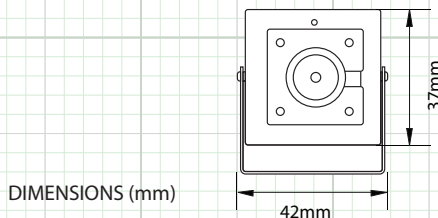

In-Line Cable Mounted OSD Control

CAMERA OVERVIEW:

INCLUDED ACCESSORIES:

1. Camera
1. User Manual
1. Mounting Screws
1. Camera Bracket

SPECIFICATION	HDMC	HDMCCP
Image Sensor	1/2.9" CMOS Sensor	
Total Pixels	1984 x 1225	
Active Pixels	1920 x 1080	
Resolution	1920 x 1080 (1080p)	
Scanning System	Progressive Scan	
OSD (On Screen Display)	Dual OSD Access: Cable Mounted Joystick Controlled UTC Controlled (coaxial control)	
Digital WDR (Wide Dynamic Range)	Auto / Off / On - 0 ~ 8 Adjustable	
DNR (Digital Noise Reduction)	2D & 3D, Low, Middle, High, Off	
Video Output	TVI, CVI, AHD & 960H Selectable via Cable OSD Joystick	
Lens - IR Type	3.6mm Standard Lens	3.7mm Cone Pinhole Lens
Sense-up	Off / Auto (x2 ~ x30 Selectable)	
Shutter Speed	Auto, FLK, 1/30 ~ 1/50,000, x2 ~ x30	
Minimum Illumination	Color 1.0 Lux, B/W 0.5 Lux	
S/N Ratio	More than 52dB	
Automatic Gain Control	0 ~ 15 Adjustable	
Sync System	Internal	
Gamma Characteristics	γ = 0.45 typ	
White Balance	AWB / ATW / AWC->Set / Indoor / Outdoor / Manual	
Back Light Compensation	Off / BLC / HSBLC	
HBLC (High Back Light Compensation)	On / Off	
Day/Night	EXT / Auto / Color / B/W	
Mirror	Mirror / V-Flip / Rotate / Off	
Languages	English, French, Spanish, German, Italian (see OSD Menu for more)	
Brightness	0 ~ 100 Adjustable	
Motion Detection	On/Off (4 Zone Selectable)	
Privacy Mask	On/Off (4 Zone Selectable)	
Power Input	12VDC Only	
Power Requirement	100mA	
Overall Camera Dimensions	37 x 37 x 30mm 1.5" x 1.5" x 1.2"	37 x 37 x 23mm 1.5" x 1.5" x 0.9"
Housing / Color	Aluminum / Black	
Weight	0.2lb	
Operating Temperature	14°F ~ 122°F	
Weatherproof Rating	Indoor Only	