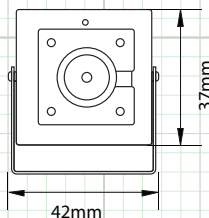

In-Line Cable Mounted OSD Control

CAMERA OVERVIEW:

HDMC

HDMCCP

DIMENSIONS (mm)

INCLUDED ACCESSORIES:

1. Camera
1. User Manual
1. Mounting Screws
1. Camera Bracket

Note: Specification subject to change without notice

SPECIFICATION	HDMC	HDMCCP
Image Sensor	1/2.9" CMOS Sensor	
Total Pixels	1984 x 1225	
Active Pixels	1920 x 1080	
Resolution	1920 x 1080 (1080p)	
Scanning System	Progressive Scan	
OSD (On Screen Display)	Dual OSD Access: Cable Mounted Joystick Controlled UTC Controlled (coaxial control)	
Digital WDR (Wide Dynamic Range)	Auto / Off / On - 0 ~ 8 Adjustable	
DNR (Digital Noise Reduction)	2D & 3D, Low, Middle, High, Off	
Video Output	TVI, CVI, AHD & 960H Selectable via Cable OSD Joystick	
Lens - IR Type	3.6mm Standard Lens	3.7mm Cone Pinhole Lens
Sense-up	Off / Auto (x2 ~ x30 Selectable)	
Shutter Speed	Auto, FLK, 1/30 ~ 1/50,000, x2 ~ x30	
Minimum Illumination	Color 1.0 Lux, B/W 0.5 Lux	
S/N Ratio	More than 52dB	
Automatic Gain Control	0 ~ 15 Adjustable	
Sync System	Internal	
Gamma Characteristics	γ = 0.45 typ	
White Balance	AWB / ATW / AWC->Set / Indoor / Outdoor / Manual	
Back Light Compensation	Off / BLC / HSBLC	
HBLC (High Back Light Compensation)	On / Off	
Day/Night	EXT / Auto / Color / B/W	
Mirror	Mirror / V-Flip / Rotate / Off	
Languages	English, French, Spanish, German, Italian (see OSD Menu for more)	
Brightness	0 ~ 100 Adjustable	
Motion Detection	On/Off (4 Zone Selectable)	
Privacy Mask	On/Off (4 Zone Selectable)	
Power Input	12VDC Only	
Power Requirement	100mA	
Overall Camera Dimensions	37 x 37 x 30mm 1.5" x 1.5" x 1.2"	37 x 37 x 23mm 1.5" x 1.5" x 0.9"
Housing / Color	Aluminum / Black	
Weight	0.2lb	
Operating Temperature	14°F ~ 122°F	
Weatherproof Rating	Indoor Only	