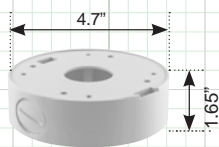

In-Line Cable Mounted OSD Control

HDMEIR90

HDMEIR90W

CAMERA OVERVIEW:

Side View / Bottom View & Mounting Configuration

INCLUDED ACCESSORIES:

1. Camera
1. User Manual
1. Mounting Screws

RECOMMENDED ACCESSORIES:

DWMVFBB
Gray Back Box

DWMVFBBW
White Back Box

Note: Specification subject to change without notice

SPECIFICATION	HDMEIR90	HDMEIR90W
Image Sensor	1/2.9" CMOS Sensor	
Total Pixels	1984 x 1225	
Active Pixels	1920 x 1080	
Resolution	1920 x 1080 (1080p)	
Scanning System	Progressive Scan	
OSD (On Screen Display)	Dual OSD Access: Cable OSD Controlled / UTC Controlled (coaxial control)	
Digital WDR (Wide Dynamic Range)	Auto / Off / On - 0 ~ 8 Adjustable	
DNR (Digital Noise Reduction)	2D & 3D, Low, Middle, High, Off	
Video Output	TVI, CVI, AHD & 960H (Selectable via Dipswitch)	
Lens Type / Viewing Angle	TDN Semi Auto-Focus 2.8 ~ 12mm Lens / 28° ~ 90°	
Sense-up	Off / Auto (x2 ~ x30 Selectable)	
Shutter Speed	Auto, FLK, 1/30 ~ 1/50,000, x2 ~ x30	
IR Cut Filter	Built in Mechanical	
Minimum Illumination	Color 0.1 Lux, B/W 0.05 Lux, IR LED ON 0.0 Lux	
IR LED Count / Range	24 IR LED's / 90' Range / 850nm	
S/N Ratio	More than 52dB	
Automatic Gain Control	0 ~ 15 Adjustable	
Sync System	Internal	
Gamma Characteristics	γ = 0.45 typ	
White Balance	AWB / ATW / AWC->Set / Indoor / Outdoor / Manual	
Back Light Compensation	Off / BLC / HSBLIC	
HBLIC (High Back Light Compensation)	On / Off	
Day/Night	EXT / Auto / Color / B/W	
Mirror	Mirror / V-Flip / Rotate / Off	
Languages	English, French, Spanish, German, Italian (see OSD Menu for more)	
Brightness	0 ~ 100 Adjustable	
Motion Detection	On/Off (4 Zone Selectable)	
Privacy Mask	On/Off (4 Zone Selectable)	
Power Input	12VDC Only	
Power Requirement	150mA / 430 mA IR LED ON	
Overall Camera Dimensions	Φ 4.72" x 3.93" (120mm x 100mm)	
Housing / Color	Gray	White
Weight	1.7lb	
Operating Temperature	-14°F ~ 122°F	
Weatherproof Rating	IP66	