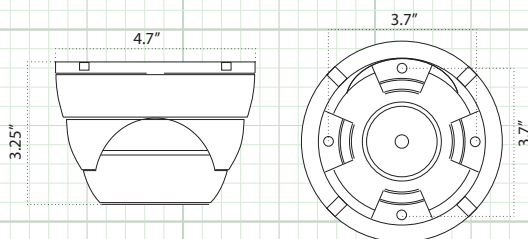

In-Line Cable Mounted OSD Control

HDMEIR90

HDMEIR90W

CAMERA OVERVIEW:

Side View / Bottom View & Mounting Configuration

INCLUDED ACCESSORIES:

1. Camera
1. User Manual
1. Mounting Screws

RECOMMENDED ACCESSORIES:

DWMVFBB
Gray Back Box

DWMVFBBW
White Back Box

Note: Specification subject to change without notice

SPECIFICATION	HDMEIR90	HDMEIR90W
Image Sensor	1/2.9" CMOS Sensor	
Total Pixels	1984 x 1225	
Active Pixels	1920 x 1080	
Resolution	1920 x 1080 (1080p)	
Scanning System	Progressive Scan	
OSD (On Screen Display)	Dual OSD Access: Cable OSD Controlled / UTC Controlled (coaxial control)	
Digital WDR (Wide Dynamic Range)	Auto / Off / On - 0 ~ 8 Adjustable	
DNR (Digital Noise Reduction)	2D & 3D, Low, Middle, High, Off	
Video Output	TVI, CVI, AHD & 960H (Selectable via Dipswitch)	
Lens Type / Viewing Angle	TDN Semi Auto-Focus 2.8 ~ 12mm Lens / 28° ~ 90°	
Sense-up	Off / Auto (x2 ~ x30 Selectable)	
Shutter Speed	Auto, FLK, 1/30 ~ 1/50,000, x2 ~ x30	
IR Cut Filter	Built in Mechanical	
Minimum Illumination	Color 0.1 Lux, B/W 0.05 Lux, IR LED ON 0.0 Lux	
IR LED Count / Range	24 IR LED's / 90' Range / 850nm	
S/N Ratio	More than 52dB	
Automatic Gain Control	0 ~ 15 Adjustable	
Sync System	Internal	
Gamma Characteristics	γ = 0.45 typ	
White Balance	AWB / ATW / AWC->Set / Indoor / Outdoor / Manual	
Back Light Compensation	Off / BLC / HSBLIC	
HBLIC (High Back Light Compensation)	On / Off	
Day/Night	EXT / Auto / Color / B/W	
Mirror	Mirror / V-Flip / Rotate / Off	
Languages	English, French, Spanish, German, Italian (see OSD Menu for more)	
Brightness	0 ~ 100 Adjustable	
Motion Detection	On/Off (4 Zone Selectable)	
Privacy Mask	On/Off (4 Zone Selectable)	
Power Input	12VDC Only	
Power Requirement	150mA / 430 mA IR LED ON	
Overall Camera Dimensions	Φ 4.72" x 3.93" (120mm x 100mm)	
Housing / Color	Gray	White
Weight	1.7lb	
Operating Temperature	-14°F ~ 122°F	
Weatherproof Rating	IP66	