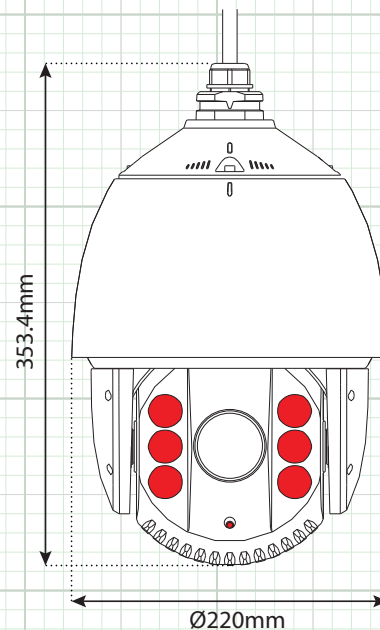

4-in-1, 1080p Outdoor 450' IR PTZ Camera
True WDR, True D/N, UTC, 32X Optical Zoom

	SPECIFICATION	HDPTZ32XIR
Camera	Image Sensor	1/2.8" CMOS
	Image Resolution	2 Megapixel, 1920x1080 Max
	Frame Rate	50Hz:25fps(1920x1080) / 60Hz:30fps(1920x1080)
	Min. Illumination	Color: 0.005 Lux@(F1.6,AGC ON) B/W: 0.001 Lux@(F1.6,AGC ON) / 0 Lux with IR
	White Balance	Auto / Manual / ATW / Indoor / Outdoor
	AGC	Auto / Manual
	S/N Ratio	≥ 50dB
	3D DNR	Support
	Backlight Compensation	Support
	True WDR (Wide Dynamic Range)	True 120dB
	Shutter Time	PAL: 1-1/10,000s / NTSC: 1-1/10,000s
	True Day & Night	IR Cut Filter
	Digital Zoom	16x
	Privacy Mask	8 Programmable Privacy Masks
Focus Mode	Auto / Semiautomatic / Manual	
Lens	Focal Length	4.8mm~153mm, 32X Optical
	Zoom Speed	Approx.3.0s(Optical Wide-Tele)
	Angle of View	54.2° to 1.97° (Wide-Tele)
	Min. Working Distance	10-1500mm (Wide-Tele)
	Aperture	F1.6~F4.6
Pan & Tilt	Pan Range	360° endless
	Pan Speed	Pan Manual Speed: 0.1°-160°/s, Pan Preset Speed: 160°/s
	Tilt Range	-15°-90° (Auto Flip)
	Tilt Speed	Tilt Manual Speed: 0.1°-120°/s, Tilt Preset Speed: 120°/s
	Proportional Zoom	Rotation Speed Adjusted Automatically According to Zoom
	Number of Preset	256
	Patrol	10 Patrols, up to 32 Presets per Patrol
	Pattern	5 Patterns, with the Total Recording Time not Less than 10 minutes
	Power-off Memory	Support
	Park Action	Preset / Patrol / Pattern / Pan Scan / Tilt Scan / Panorama Scan / Day Mode / Night Mode / None
	Scheduled Task	Preset / Patrol / Pattern / Pan Scan / Tilt Scan / Panorama Scan / Day Mode / Night Mode / Zero Calibration / None
	PTZ Position Display	On / Off
	Preset Freezing	Support
RS-485 comm.Diagnosis	Support	
IR	IR Distance	450'
	IR Intensity	Automatically Adjusted, Depending on the Zoom Ratio
Input / Output	Video Output	Single BNC Output for TVI, CVI, AHD & 960H Video Formats. Dipswitch for Switching Between Formats
	RS-485 Interface	Half-Duplex, Self-adaptive HIKVISION, Pelco-P, Pelco-D Protocol
	UTC Function	UTC Protocol, HIKVISION_C (*Need UTC Controller if DVR Does not Support UTC Function)
General	Menu Language	English, Chinese
	Power	24VAC Max. 40W(IR: 14W, Heater: 6W)
	OperatingTemperature	-30°C ~ 65°C(-22°F ~ 149°F) - Humidity %90% or less
	Protection Level	IP66 - TVS 4,000V Lightning, Surge and Voltage Transient Protection
	Dimensions	Ø220x353.4mm (Ø8.66"x13.91")
	Certifications	UL / CUL
	Weight (approx.)	4.5kg(9.92 lbs)