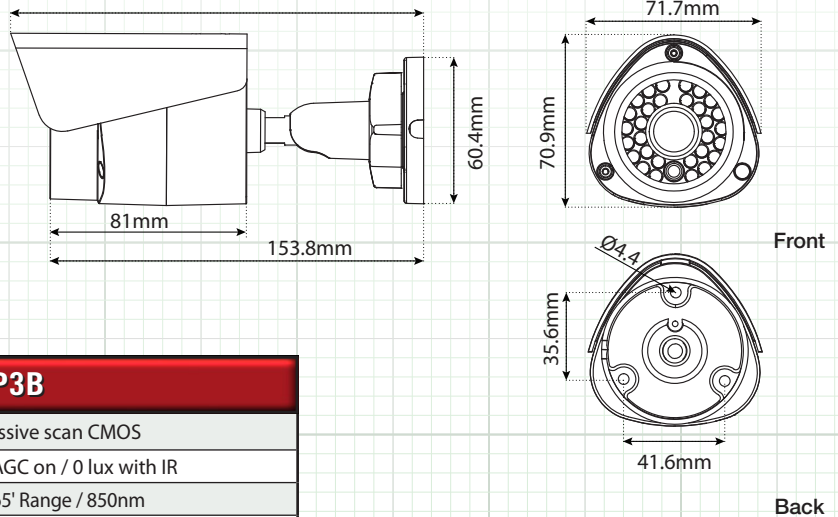

3.0 Megapixel IP Outdoor IR Bullet Camera

POE, Full HD 1080P, 4mm IR Lens, DWDR, 65' IR, IP66

	SPECIFICATION	IP3B
CAMERA	Image Sensor	1/3" progressive scan CMOS
	Minimum Illumination	0.19 lux@ F2.0, AGC on / 0 lux with IR
	IRLED Count / Range / Nanometer	30 IR LEDs / 65' Range / 850nm
	Shutter Time	1/30s ~ 1/100,000s
	Lens (IR Corrective)	4mm@F2.0, angle of view: 70°
	Lens Mount	M12
	Camera Bracket Adjustment	3-Axis Design
	Day & Night	Yes - ICR Filter with Auto Switch
	DNR (Digital Noise Reduction)	3D DNR
COMPRESSION	WDR (Wide Dynamic Range)	Digital WDR
	BLC (Backlight Compensation)	Yes, Zone Configurable
	Video Compression	H.264 / MJPEG
IMAGE	H.264 Codec Profile	Main Profile
	Bit Rate	32 Kbps ~ 16 Mbps
	Dual Streaming	Yes
IMAGE	Maximum Image Resolution	2048 x 1536
	Frame Rate	60Hz: 15fps (2048 x 1536), 30fps (1920 x 1080), 30fps (1280 x 720)
NETWORK	Image settings	Saturation, Brightness, Contrast adjustable through client software or web browser
	Network Storage	Compatible
	Alarm Trigger	Motion detection, tampering alarm
	Protocols	TCP/IP, HTTP, DHCP, DNS, DDNS, RTP, RTSP, PPPoE, SMTP, NTP, SNMP, HTTPS, FTP, 802.1x, Qos
	System Compatibility	ONVIF, PSIA, CGI
	Security Functions	User authentication, reset button, dual stream, heartbeat, mirror, watermark
	Communication Interface	1 RJ45 10M / 100M ethernet port
GENERAL	Operating Conditions	-30°C ~ 60°C (-22°F ~ 140°F) humidity 95% or less (non-condensing)
	Housing Color	White/Black Accents
	Housing Material	Heavy Duty Aluminum
	Power Supply	12 VDC ± 10%, PoE (802.3af)
	Power Consumption	Max. 5W (7W with ICR on)
	Weatherproof Rating	IP66
	Dimensions	60.4 x 76.5 x 138.1mm
	Weight	463g (1.0lbs)
	Certifications	UL / CUL