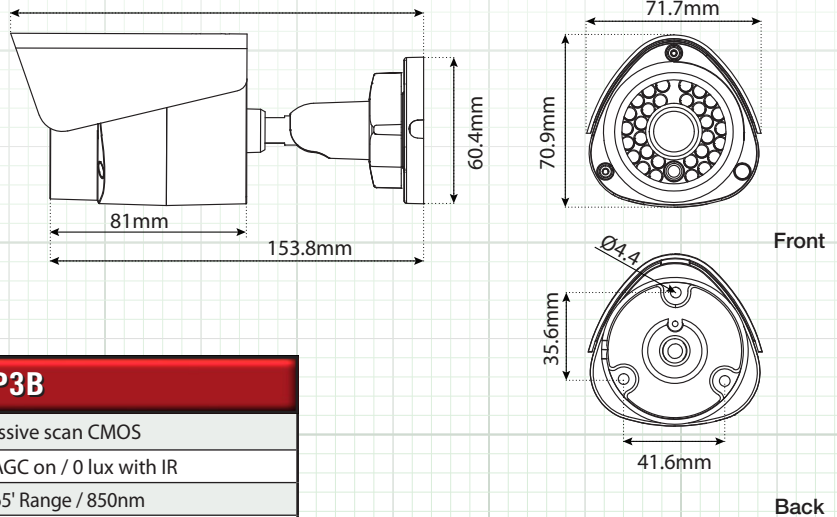

## 3.0 Megapixel IP Outdoor IR Bullet Camera

POE, Full HD 1080P, 4mm IR Lens, DWDR, 65' IR, IP66

	SPECIFICATION	IP3B
CAMERA	Image Sensor	1/3" progressive scan CMOS
	Minimum Illumination	0.19 lux@ F2.0, AGC on / 0 lux with IR
	IRLED Count / Range / Nanometer	30 IR LEDs / 65' Range / 850nm
	Shutter Time	1/30s ~ 1/100,000s
	Lens (IR Corrective)	4mm@F2.0, angle of view: 70°
	Lens Mount	M12
	Camera Bracket Adjustment	3-Axis Design
	Day & Night	Yes - ICR Filter with Auto Switch
	DNR (Digital Noise Reduction)	3D DNR
COMPRESSION	WDR (Wide Dynamic Range)	Digital WDR
	BLC (Backlight Compensation)	Yes, Zone Configurable
	Video Compression	H.264 / MJPEG
IMAGE	H.264 Codec Profile	Main Profile
	Bit Rate	32 Kbps ~ 16 Mbps
	Dual Streaming	Yes
IMAGE	Maximum Image Resolution	2048 x 1536
	Frame Rate	60Hz: 15fps (2048 x 1536), 30fps (1920 x 1080), 30fps (1280 x 720)
NETWORK	Image settings	Saturation, Brightness, Contrast adjustable through client software or web browser
	Network Storage	Compatible
	Alarm Trigger	Motion detection, tampering alarm
	Protocols	TCP/IP, HTTP, DHCP, DNS, DDNS, RTP, RTSP, PPPoE, SMTP, NTP, SNMP, HTTPS, FTP, 802.1x, Qos
	System Compatibility	ONVIF, PSIA, CGI
	Security Functions	User authentication, reset button, dual stream, heartbeat, mirror, watermark
GENERAL	Communication Interface	1 RJ45 10M / 100M ethernet port
	Operating Conditions	-30°C ~ 60°C (-22°F ~ 140°F) humidity 95% or less (non-condensing)
	Housing Color	White/Black Accents
	Housing Material	Heavy Duty Aluminum
	Power Supply	12 VDC ± 10%, PoE (802.3af)
	Power Consumption	Max. 5W (7W with ICR on)
	Weatherproof Rating	IP66
	Dimensions	60.4 x 76.5 x 138.1mm
	Weight	463g (1.0lbs)
	Certifications	UL / CUL