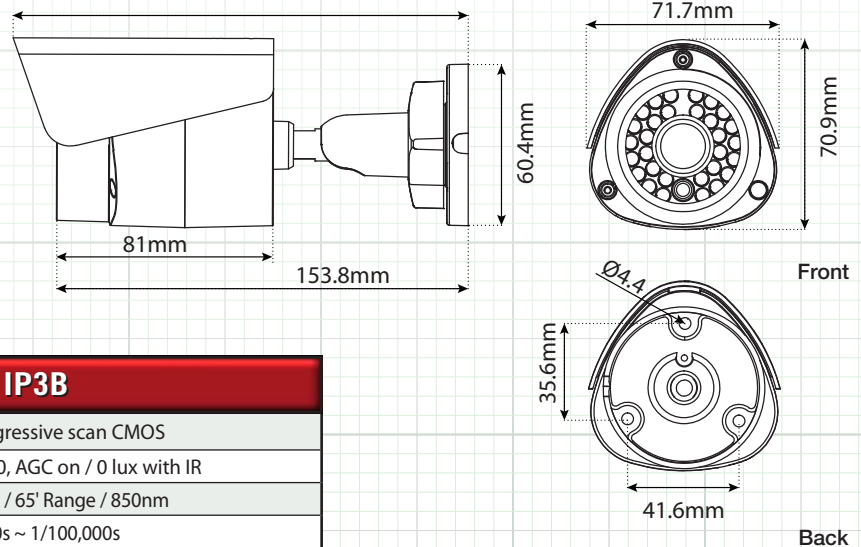

3.0 Megapixel IP Outdoor IR Bullet Camera

POE, Full HD 1080P, 4mm IR Lens, DWDR, 65' IR, IP66

	SPECIFICATION	IP3B
CAMERA	Image Sensor	1/3" progressive scan CMOS
	Minimum Illumination	0.19 lux@ F2.0, AGC on / 0 lux with IR
	IRLED Count / Range / Nanometer	30 IR LEDs / 65' Range / 850nm
	Shutter Time	1/30s ~ 1/100,000s
	Lens (IR Corrective)	4mm@F2.0, angle of view: 70°
	Lens Mount	M12
	Camera Bracket Adjustment	3-Axis Design
	Day & Night	Yes - ICR Filter with Auto Switch
	DNR (Digital Noise Reduction)	3D DNR
	WDR (Wide Dynamic Range)	Digital WDR
BLC (Backlight Compensation)	Yes, Zone Configurable	
COMPRESSION	Video Compression	H.264 / MJPEG
	H.264 Codec Profile	Main Profile
	Bit Rate	32 Kbps ~ 16 Mbps
IMAGE	Dual Streaming	Yes
	Maximum Image Resolution	2048 x 1536
	Frame Rate	60Hz: 15fps (2048 x 1536), 30fps (1920 x 1080), 30fps (1280 x 720)
NETWORK	Image settings	Saturation, Brightness, Contrast adjustable through client software or web browser
	Network Storage	Compatible
	Alarm Trigger	Motion detection, tampering alarm
	Protocols	TCP/IP, HTTP, DHCP, DNS, DDNS, RTP, RTSP, PPPoE, SMTP, NTP, SNMP, HTTPS, FTP, 802.1x, Qos
	System Compatibility	ONVIF, PSIA, CGI
	Security Functions	User authentication, reset button, dual stream, heartbeat, mirror, watermark
	Communication Interface	1 RJ45 10M / 100M ethernet port
GENERAL	Operating Conditions	-30°C ~ 60°C (-22°F ~ 140°F) humidity 95% or less (non-condensing)
	Housing Color	White/Black Accents
	Housing Material	Heavy Duty Aluminum
	Power Supply	12 VDC ± 10%, PoE (802.3af)
	Power Consumption	Max. 5W (7W with ICR on)
	Weatherproof Rating	IP66
	Dimensions	60.4 x 76.5 x 138.1mm
	Weight	463g (1.0lbs)
	Certifications	UL / CUL