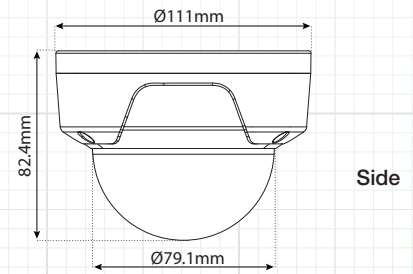

3.0 Megapixel IP Outdoor IR Dome Camera

POE, Full HD 1080P, 2.8mm IR Lens, DWDR, 100' IR, IP66

	SPECIFICATION	IP3D
CAMERA	Image Sensor	1/3" progressive scan CMOS
	Minimum Illumination	0.095 lux@ F1.4, AGC on / 0 lux with IR
	IRLED Count / Range / Nanometer	30 IR LEDs / 100' Range / 850nm
	Shutter Time	1/30s ~ 1/100,000s
	Lens (IR Corrective)	2.8mm @ F2.0, angle of view: 95.8°
	Lens Mount	Φ 14
	Camera Bracket Adjustment	3-Axis Design
	Day & Night	Yes - ICR Filter with Auto Switch
	DNR (Digital Noise Reduction)	3D DNR
	WDR (Wide Dynamic Range)	Digital WDR
	BLC (Backlight Compensation)	Yes, Zone Configurable
	On-board storage	Built-in Micro SD/SDHC/SDXC card slot, up to 64 GB
COMPRESSION	Video Compression	H.264 / MJPEG
	H.264 Codec Profile	Main Profile
	Bit Rate	32 Kbps ~ 16 Mbps
	Dual Streaming	Yes
IMAGE	Maximum Image Resolution	2048 x 1536
	Frame Rate	60Hz: 15fps (2048 x 1536), 30fps (1920 x 1080), 30fps (1280 x 720)
	Image settings	Saturation, brightness, contrast adjustable through client software or web browser
NETWORK	Network Storage	Compatible
	Alarm Trigger	Motion detection, tampering alarm, network disconnect, IP address conflict, storage full, storage error
	Protocols	TCP/IP, HTTP, DHCP, DNS, DDNS, RTP, RTSP, PPPoE, SMTP, NTP, UPnP, ICMP, IGMP, SNMP, FTP, 802.1X, QoS, HTTPS
	System Compatibility	ONVIF, PSIA, CGI
	Security Functions	User authentication, reset button, dual stream, watermark
	Communication Interface	1 RJ45 10M / 100M ethernet port
GENERAL	Operating Conditions	-30°C ~ 60°C (-22°F ~ 140°F) humidity 95% or less (non-condensing)
	Housing Material	Heavy Duty Aluminum
	Housing Color	White
	Power Supply	12 VDC ± 10%, PoE (802.3af)
	Power Consumption	Max. 5W with ICR on
	Weatherproof Rating	IP66
	Dimensions	Φ 111 x 82 mm (Φ 4.4" x 3.2")
	Weight	500g (1.1bs)
	Certifications	UL / CUL