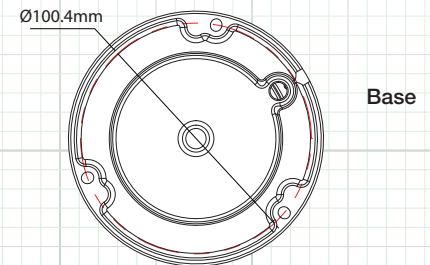

3.0 Megapixel IP Outdoor IR Dome Camera

POE, Full HD 1080P, 2.8mm IR Lens, DWDR, 100' IR, IP66

	SPECIFICATION	IP3D
CAMERA	Image Sensor	1/3" progressive scan CMOS
	Minimum Illumination	0.095 lux@ F1.4, AGC on / 0 lux with IR
	IRLED Count / Range / Nanometer	30 IR LEDs / 100' Range / 850nm
	Shutter Time	1/30s ~ 1/100,000s
	Lens (IR Corrective)	2.8mm @ F2.0, angle of view: 95.8°
	Lens Mount	Φ 14
	Camera Bracket Adjustment	3-Axis Design
	Day & Night	Yes - ICR Filter with Auto Switch
	DNR (Digital Noise Reduction)	3D DNR
	WDR (Wide Dynamic Range)	Digital WDR
	BLC (Backlight Compensation)	Yes, Zone Configurable
	On-board storage	Built-in Micro SD/SDHC/SDXC card slot, up to 64 GB
COMPRESSION	Video Compression	H.264 / MJPEG
	H.264 Codec Profile	Main Profile
	Bit Rate	32 Kbps ~ 16 Mbps
	Dual Streaming	Yes
IMAGE	Maximum Image Resolution	2048 x 1536
	Frame Rate	60Hz: 15fps (2048 x 1536), 30fps (1920 x 1080), 30fps (1280 x 720)
	Image settings	Saturation, brightness, contrast adjustable through client software or web browser
NETWORK	Network Storage	Compatible
	Alarm Trigger	Motion detection, tampering alarm, network disconnect, IP address conflict, storage full, storage error
	Protocols	TCP/IP, HTTP, DHCP, DNS, DDNS, RTP, RTSP, PPPoE, SMTP, NTP, UPnP, ICMP, IGMP, SNMP, FTP, 802.1X, QoS, HTTPS
	System Compatibility	ONVIF, PSIA, CGI
	Security Functions	User authentication, reset button, dual stream, watermark
	Communication Interface	1 RJ45 10M / 100M ethernet port
GENERAL	Operating Conditions	-30°C ~ 60°C (-22°F ~ 140°F) humidity 95% or less (non-condensing)
	Housing Material	Heavy Duty Aluminum
	Housing Color	White
	Power Supply	12 VDC ± 10%, PoE (802.3af)
	Power Consumption	Max. 5W with ICR on
	Weatherproof Rating	IP66
	Dimensions	Φ 111 x 82 mm (Φ 4.4" x 3.2")
	Weight	500g (1.1bs)
	Certifications	UL / CUL