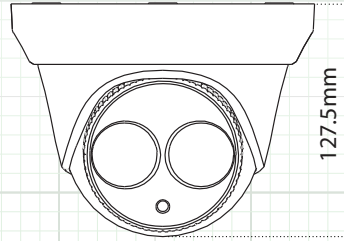

## 3.0 Megapixel IP Outdoor IR Turret Camera

POE, Full HD 1080P, 2.8mm IR Lens, DWDR, 100' IR, IP66

	SPECIFICATION	IP3T
CAMERA	Image Sensor	1/3" progressive scan CMOS
	Minimum Illumination	0.19 lux@ F2.0, AGC on / 0 lux with IR
	IRLED Count / Range / Nanometer	Single High Power LED / 100' Range / 850nm
	Shutter Time	1/30s ~ 1/100,000s
	Lens (IR Corrective)	2.8mm@F2.0, angle of view: 86°
	Lens Mount	M12
	Camera Angle Adjustment	Pan: 0° ~ 360°, tilt: 0° ~ 75°, rotation: 0° ~ 360°
	Day & Night	Yes - ICR Filter with Auto Switch
	DNR (Digital Noise Reduction)	3D DNR
	WDR (Wide Dynamic Range)	Digital WDR
BLC (Backlight Compensation)	Yes, Zone Configurable	
COMPRESSION	Video Compression	H.264 / MJPEG
	H.264 Codec Profile	Main Profile
	Bit Rate	32 Kbps ~ 16 Mbps
IMAGE	Dual Streaming	Yes
	Maximum Image Resolution	2048 x 1536
IMAGE	Frame Rate	60Hz: 15fps (2048 x 1536), 30fps (1920 x 1080), 30fps (1280 x 720)
	Image settings	Saturation, brightness, contrast adjustable through client software or web browser
NETWORK	Network Storage	Compatible
	Alarm Trigger	Motion detection, tampering alarm
	Protocols	TCP/IP, HTTP, DHCP, DNS, DDNS, RTP, RTSP, PPPoE, SMTP, NTP, SNMP, HTTPS, FTP, 802.1X, Qos
	System Compatibility	ONVIF, PSIA, CGI
	Security Functions	User authentication, reset button, dual stream, heartbeat, mirror, watermark
	Communication Interface	1 RJ45 10M / 100M ethernet port
GENERAL	Operating Conditions	-30°C ~ 60°C (-22°F ~ 140°F) humidity 95% or less (non-condensing)
	Housing Color	White
	Housing Material	Heavy Duty Aluminum / Plastic Ring Base Cover
	Power Supply	12 VDC ± 10%, PoE (802.3af)
	Power Consumption	Max. 5.5W (7.5W with ICR on)
	Weatherproof Rating	IP66
	Dimensions	Φ 127 x 97.5 mm
	Weight	670g (1.5 lbs)
	Certifications	UL / CUL