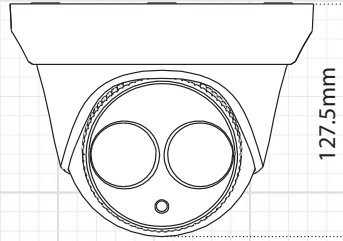

## 3.0 Megapixel IP Outdoor IR Turret Camera

POE, Full HD 1080P, 2.8mm IR Lens, DWDR, 100' IR, IP66

	SPECIFICATION	IP3T
CAMERA	Image Sensor	1/3" progressive scan CMOS
	Minimum Illumination	0.19 lux@ F2.0, AGC on / 0 lux with IR
	IRLED Count / Range / Nanometer	Single High Power LED / 100' Range / 850nm
	Shutter Time	1/30s ~ 1/100,000s
	Lens (IR Corrective)	2.8mm@F2.0, angle of view: 86°
	Lens Mount	M12
	Camera Angle Adjustment	Pan: 0° ~ 360°, tilt: 0° ~ 75°, rotation: 0° ~ 360°
	Day & Night	Yes - ICR Filter with Auto Switch
	DNR (Digital Noise Reduction)	3D DNR
	WDR (Wide Dynamic Range)	Digital WDR
BLC (Backlight Compensation)	Yes, Zone Configurable	
COMPRESSION	Video Compression	H.264 / MJPEG
	H.264 Codec Profile	Main Profile
	Bit Rate	32 Kbps ~ 16 Mbps
IMAGE	Dual Streaming	Yes
	Maximum Image Resolution	2048 x 1536
	Frame Rate	60Hz: 15fps (2048 x 1536), 30fps (1920 x 1080), 30fps (1280 x 720)
NETWORK	Image settings	Saturation, brightness, contrast adjustable through client software or web browser
	Network Storage	Compatible
	Alarm Trigger	Motion detection, tampering alarm
	Protocols	TCP/IP, HTTP, DHCP, DNS, DDNS, RTP, RTSP, PPPoE, SMTP, NTP, SNMP, HTTPS, FTP, 802.1X, Qos
	System Compatibility	ONVIF, PSIA, CGI
	Security Functions	User authentication, reset button, dual stream, heartbeat, mirror, watermark
	Communication Interface	1 RJ45 10M / 100M ethernet port
GENERAL	Operating Conditions	-30°C ~ 60°C (-22°F ~ 140°F) humidity 95% or less (non-condensing)
	Housing Color	White
	Housing Material	Heavy Duty Aluminum / Plastic Ring Base Cover
	Power Supply	12 VDC ± 10%, PoE (802.3af)
	Power Consumption	Max. 5.5W (7.5W with ICR on)
	Weatherproof Rating	IP66
	Dimensions	Φ 127 x 97.5 mm
	Weight	670g (1.5 lbs)
	Certifications	UL / CUL