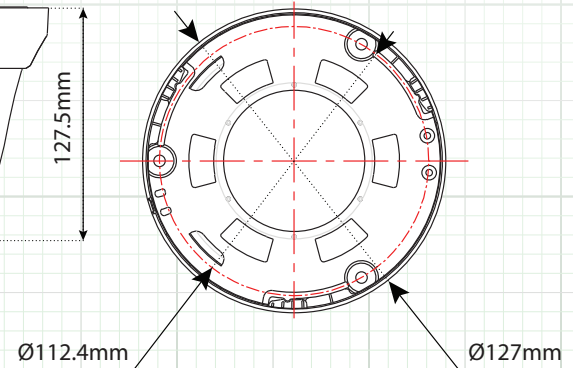

## 3.0 Megapixel IP Outdoor IR Turret Camera

POE, Full HD 1080P, 2.8mm IR Lens, DWDR, 100' IR, IP66

	SPECIFICATION	IP3T
CAMERA	Image Sensor	1/3" progressive scan CMOS
	Minimum Illumination	0.19 lux@ F2.0, AGC on / 0 lux with IR
	IRLED Count / Range / Nanometer	Single High Power LED / 100' Range / 850nm
	Shutter Time	1/30s ~ 1/100,000s
	Lens (IR Corrective)	2.8mm@F2.0, angle of view: 86°
	Lens Mount	M12
	Camera Angle Adjustment	Pan: 0° ~ 360°, tilt: 0° ~ 75°, rotation: 0° ~ 360°
	Day & Night	Yes - ICR Filter with Auto Switch
	DNR (Digital Noise Reduction)	3D DNR
	WDR (Wide Dynamic Range)	Digital WDR
BLC (Backlight Compensation)	Yes, Zone Configurable	
COMPRESSION	Video Compression	H.264 / MJPEG
	H.264 Codec Profile	Main Profile
	Bit Rate	32 Kbps ~ 16 Mbps
IMAGE	Dual Streaming	Yes
	Maximum Image Resolution	2048 x 1536
IMAGE	Frame Rate	60Hz: 15fps (2048 x 1536), 30fps (1920 x 1080), 30fps (1280 x 720)
	Image settings	Saturation, brightness, contrast adjustable through client software or web browser
NETWORK	Network Storage	Compatible
	Alarm Trigger	Motion detection, tampering alarm
	Protocols	TCP/IP, HTTP, DHCP, DNS, DDNS, RTP, RTSP, PPPoE, SMTP, NTP, SNMP, HTTPS, FTP, 802.1X, Qos
	System Compatibility	ONVIF, PSIA, CGI
	Security Functions	User authentication, reset button, dual stream, heartbeat, mirror, watermark
	Communication Interface	1 RJ45 10M / 100M ethernet port
GENERAL	Operating Conditions	-30°C ~ 60°C (-22°F ~ 140°F) humidity 95% or less (non-condensing)
	Housing Color	White
	Housing Material	Heavy Duty Aluminum / Plastic Ring Base Cover
	Power Supply	12 VDC ± 10%, PoE (802.3af)
	Power Consumption	Max. 5.5W (7.5W with ICR on)
	Weatherproof Rating	IP66
	Dimensions	Φ 127 x 97.5 mm
	Weight	670g (1.5 lbs)
	Certifications	UL / CUL