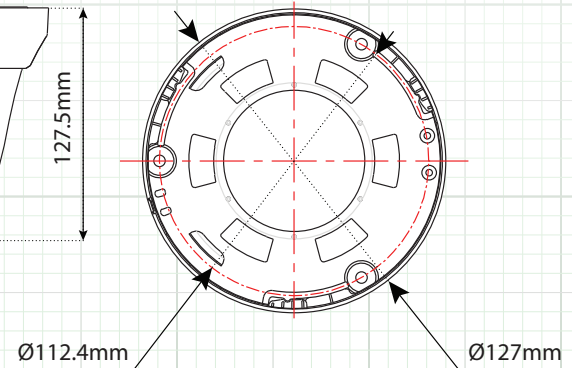

## 3.0 Megapixel IP Outdoor IR Turret Camera

POE, Full HD 1080P, 2.8mm IR Lens, DWDR, 100' IR, IP66

	SPECIFICATION	IP3T
CAMERA	Image Sensor	1/3" progressive scan CMOS
	Minimum Illumination	0.19 lux@ F2.0, AGC on / 0 lux with IR
	IRLED Count / Range / Nanometer	Single High Power LED / 100' Range / 850nm
	Shutter Time	1/30s ~ 1/100,000s
	Lens (IR Corrective)	2.8mm@F2.0, angle of view: 86°
	Lens Mount	M12
	Camera Angle Adjustment	Pan: 0° ~ 360°, tilt: 0° ~ 75°, rotation: 0° ~ 360°
	Day & Night	Yes - ICR Filter with Auto Switch
	DNR (Digital Noise Reduction)	3D DNR
	WDR (Wide Dynamic Range)	Digital WDR
BLC (Backlight Compensation)	Yes, Zone Configurable	
COMPRESSION	Video Compression	H.264 / MJPEG
	H.264 Codec Profile	Main Profile
	Bit Rate	32 Kbps ~ 16 Mbps
IMAGE	Dual Streaming	Yes
	Maximum Image Resolution	2048 x 1536
	Frame Rate	60Hz: 15fps (2048 x 1536), 30fps (1920 x 1080), 30fps (1280 x 720)
NETWORK	Image settings	Saturation, brightness, contrast adjustable through client software or web browser
	Network Storage	Compatible
	Alarm Trigger	Motion detection, tampering alarm
	Protocols	TCP/IP, HTTP, DHCP, DNS, DDNS, RTP, RTSP, PPPoE, SMTP, NTP, SNMP, HTTPS, FTP, 802.1X, Qos
	System Compatibility	ONVIF, PSIA, CGI
	Security Functions	User authentication, reset button, dual stream, heartbeat, mirror, watermark
	Communication Interface	1 RJ45 10M / 100M ethernet port
GENERAL	Operating Conditions	-30°C ~ 60°C (-22°F ~ 140°F) humidity 95% or less (non-condensing)
	Housing Color	White
	Housing Material	Heavy Duty Aluminum / Plastic Ring Base Cover
	Power Supply	12 VDC ± 10%, PoE (802.3af)
	Power Consumption	Max. 5.5W (7.5W with ICR on)
	Weatherproof Rating	IP66
	Dimensions	Φ 127 x 97.5 mm
	Weight	670g (1.5 lbs)
	Certifications	UL / CUL