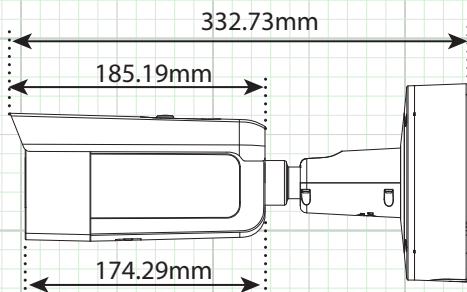

4.0 Megapixel IP, True WDR, Auto Focus Outdoor IR Bullet Camera POE, 2.8-12mm IR Lens, 150' IR, IP67

FEATURES:

- ◆ H.265/H.265+ Video Compression
- ◆ True Wide Dynamic Range - 120dB
- ◆ Up to 2688 × 1520 Resolution (30FPS)
- ◆ Auto Focus 2.8-12mm IR Lens
- ◆ 4 High Power IR LED's - 150' IR Range
- ◆ SD Card Slot - 128G Max (Sold Separately)
- ◆ Built-In Back Box Design
- ◆ Audio Line In/Out & Alarm
- ◆ Triple Stream Capability
- ◆ 3D Digital Noise Reduction
- ◆ POE - Power over Ethernet
- ◆ Mechanical IR Cut Filter
- ◆ Jack-Style RJ-45 Connection
- ◆ Free CMS & IP Server Software
- ◆ ONVIF Profile S/G Compliant
- ◆ IP67 Weatherproof
- ◆ IK10 Impact Resistance
- ◆ UL/CUL Certified

CAMERA OVERVIEW:

Side View & Dimensions

Front View & Mounting Configuration

| SPECIFICATION | IP4AFBIR150 |
|----------------------------------|----------------------------------------------------------------------------------------------------|
| Image Sensor | 1/3" Progressive Scan CMOS |
| Minimum Illumination | Color: 0.01 Lux @ (F1.2, AGC ON), B/W: 0.018 Lux @ (F1.6, AGC ON), 0 Lux with IR |
| IR LED Count / Range / Nanometer | 4 High Power IR LED's / 150' Range / 850nm |
| Shutter Time | 1/3 second to 1/100,000 second |
| Lens (IR Corrective) | Auto-Focus 2.8-12mm/F1.6 - Angle of View: 98°-28° Horizontal, 51°-16° Vertical - 115°-32° Diagonal |
| Lens Mount | Ø14 |
| Camera Bracket Adjustment | 3-Axis Design - Pan: 0° to 360°, tilt: 0° to 90°, rotate: 0° to 360° |
| Day & Night | Yes - True Day/Night with IR Filter - Auto Switch / Schedule |
| DNR (Digital Noise Reduction) | 3D DNR |
| True Wide Dynamic Range | 120dB WDR |
| BLC (Backlight Compensation) | Yes, Zone Configurable |
| Smart Analytic Features | Line Crossing Detection, Intrusion Detection, Face Detection |
| Region of Interest | Yes |