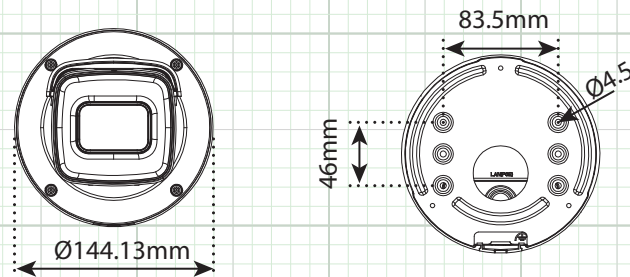

4.0 Megapixel IP, True WDR, Auto Focus Outdoor IR Bullet Camera POE, 2.8-12mm IR Lens, 150' IR, IP67

FEATURES:

- ◆ H.265/H.265+ Video Compression
- ◆ True Wide Dynamic Range - 120dB
- ◆ Up to 2688 × 1520 Resolution (30FPS)
- ◆ Auto Focus 2.8-12mm IR Lens
- ◆ 4 High Power IR LED's - 150' IR Range
- ◆ SD Card Slot - 128G Max (Sold Separately)
- ◆ Built-In Back Box Design
- ◆ Audio Line In/Out & Alarm
- ◆ Triple Stream Capability
- ◆ 3D Digital Noise Reduction
- ◆ POE - Power over Ethernet
- ◆ Mechanical IR Cut Filter
- ◆ Jack-Style RJ-45 Connection
- ◆ Free CMS & IP Server Software
- ◆ ONVIF Profile S/G Compliant
- ◆ IP67 Weatherproof
- ◆ IK10 Impact Resistance
- ◆ UL/CUL Certified

CAMERA OVERVIEW:

Side View & Dimensions

Front View & Mounting Configuration

| SPECIFICATION | IP4AFBIR150 |
|----------------------------------|----------------------------------------------------------------------------------------------------|
| Image Sensor | 1/3" Progressive Scan CMOS |
| Minimum Illumination | Color: 0.01 Lux @ (F1.2, AGC ON), B/W: 0.018 Lux @ (F1.6, AGC ON), 0 Lux with IR |
| IR LED Count / Range / Nanometer | 4 High Power IR LED's / 150' Range / 850nm |
| Shutter Time | 1/3 second to 1/100,000 second |
| Lens (IR Corrective) | Auto-Focus 2.8-12mm/F1.6 - Angle of View: 98°-28° Horizontal, 51°-16° Vertical - 115°-32° Diagonal |
| Lens Mount | Ø14 |
| Camera Bracket Adjustment | 3-Axis Design - Pan: 0° to 360°, tilt: 0° to 90°, rotate: 0° to 360° |
| Day & Night | Yes - True Day/Night with IR Filter - Auto Switch / Schedule |
| DNR (Digital Noise Reduction) | 3D DNR |
| True Wide Dynamic Range | 120dB WDR |
| BLC (Backlight Compensation) | Yes, Zone Configurable |
| Smart Analytic Features | Line Crossing Detection, Intrusion Detection, Face Detection |
| Region of Interest | Yes |