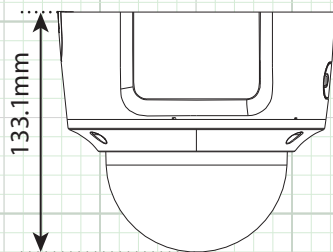

4.0 Megapixel IP, True WDR, Auto Focus Outdoor IR Dome Camera POE, 2.8-12mm IR Lens, 100' IR, IP67

FEATURES:

- ◆ H.265/H.265+ Video Compression
- ◆ True Wide Dynamic Range - 120dB
- ◆ Up to 2688 × 1520 Resolution (30FPS)
- ◆ Auto Focus 2.8-12mm IR Lens
- ◆ 2 High Power IR LED's - 100' IR Range
- ◆ SD Card Slot - 128G Max (Sold Separately)
- ◆ Built-In Back Box Design
- ◆ Audio Line In/Out & Alarm
- ◆ Triple Stream Capability
- ◆ 3D Digital Noise Reduction
- ◆ POE - Power over Ethernet
- ◆ Mechanical IR Cut Filter
- ◆ Jack-Style RJ-45 Connection
- ◆ Free CMS & IP Server Software
- ◆ IP67 Weatherproof
- ◆ IK10 Impact Resistance
- ◆ UL/CUL Certified

CAMERA OVERVIEW:

Side View & Dimensions

Front View & Mounting Configuration

SPECIFICATION		IP4AFDIR100
CAMERA	Image Sensor	1/3" Progressive Scan CMOS
	Minimum Illumination	Color: 0.01 Lux @ (F1.2, AGC ON), B/W: 0.018 Lux @ (F1.6, AGC ON), 0 Lux with IR
	IR LED Count / Range / Nanometer	2 High Power IR LED's / 100' Range / 850nm
	Shutter Time	1/3 second to 1/100,000 second
	Lens (IR Corrective)	Auto-Focus 2.8-12mm/F1.6 - Angle of View: 98°-28° Horizontal, 51°-16° Vertical - 115°-32° Diagonal
	Lens Mount	Ø14
	Camera Bracket Adjustment	3-Axis Design - Pan: 0° to 360°, tilt: 0° to 90°, rotate: 0° to 360°
	Day & Night	Yes - True Day/Night with IR Filter - Auto Switch / Schedule
	DNR (Digital Noise Reduction)	3D DNR
	True Wide Dynamic Range	120dB WDR
	BLC (Backlight Compensation)	Yes, Zone Configurable
	Smart Analytic Features	Line Crossing Detection, Intrusion Detection, Face Detection
Region of Interest	Yes	