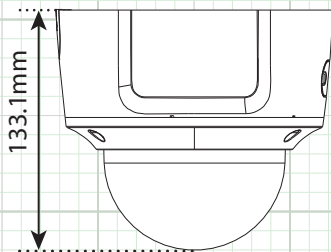

4.0 Megapixel IP, True WDR, Auto Focus Outdoor IR Dome Camera POE, 2.8-12mm IR Lens, 100' IR, IP67

FEATURES:

- ◆ H.265/H.265+ Video Compression
- ◆ True Wide Dynamic Range - 120dB
- ◆ Up to 2688 × 1520 Resolution (30FPS)
- ◆ Auto Focus 2.8-12mm IR Lens
- ◆ 2 High Power IR LED's - 100' IR Range
- ◆ SD Card Slot - 128G Max (Sold Separately)
- ◆ Built-In Back Box Design
- ◆ Audio Line In/Out & Alarm
- ◆ Triple Stream Capability
- ◆ 3D Digital Noise Reduction
- ◆ POE - Power over Ethernet
- ◆ Mechanical IR Cut Filter
- ◆ Jack-Style RJ-45 Connection
- ◆ Free CMS & IP Server Software
- ◆ ONVIF Profile S/G Compliant
- ◆ IP67 Weatherproof
- ◆ IK10 Impact Resistance
- ◆ UL/CUL Certified

CAMERA OVERVIEW:

Side View & Dimensions

Front View & Mounting Configuration

SPECIFICATION		IP4AFDIR100
CAMERA	Image Sensor	1/3" Progressive Scan CMOS
	Minimum Illumination	Color: 0.01 Lux @ (F1.2, AGC ON), B/W: 0.018 Lux @ (F1.6, AGC ON), 0 Lux with IR
	IR LED Count / Range / Nanometer	2 High Power IR LED's / 100' Range / 850nm
	Shutter Time	1/3 second to 1/100,000 second
	Lens (IR Corrective)	Auto-Focus 2.8-12mm/F1.6 - Angle of View: 98°-28° Horizontal, 51°-16° Vertical - 115°-32° Diagonal
	Lens Mount	Ø14
	Camera Bracket Adjustment	3-Axis Design - Pan: 0° to 360°, tilt: 0° to 90°, rotate: 0° to 360°
	Day & Night	Yes - True Day/Night with IR Filter - Auto Switch / Schedule
	DNR (Digital Noise Reduction)	3D DNR
	True Wide Dynamic Range	120dB WDR
	BLC (Backlight Compensation)	Yes, Zone Configurable
	Smart Analytic Features	Line Crossing Detection, Intrusion Detection, Face Detection
Region of Interest	Yes	