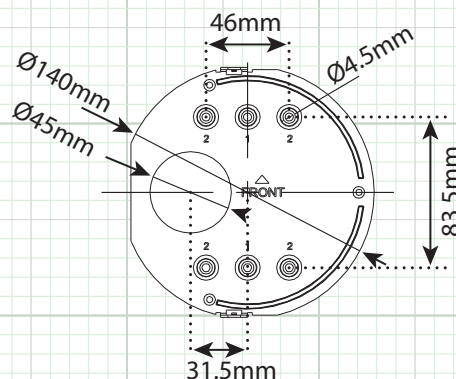

4.0 Megapixel IP, True WDR, Auto Focus Outdoor IR Dome Camera POE, 2.8-12mm IR Lens, 100' IR, IP67

FEATURES:

- ◆ H.265/H.265+ Video Compression
- ◆ True Wide Dynamic Range - 120dB
- ◆ Up to 2688 × 1520 Resolution (30FPS)
- ◆ Auto Focus 2.8-12mm IR Lens
- ◆ 2 High Power IR LED's - 100' IR Range
- ◆ SD Card Slot - 128G Max (Sold Separately)
- ◆ Built-In Back Box Design
- ◆ Audio Line In/Out & Alarm
- ◆ Triple Stream Capability
- ◆ 3D Digital Noise Reduction
- ◆ POE - Power over Ethernet
- ◆ Mechanical IR Cut Filter
- ◆ Jack-Style RJ-45 Connection
- ◆ Free CMS & IP Server Software
- ◆ IP67 Weatherproof
- ◆ IK10 Impact Resistance
- ◆ UL/CUL Certified

CAMERA OVERVIEW:

Side View & Dimensions

Front View & Mounting Configuration

SPECIFICATION		IP4AFDIR100
CAMERA	Image Sensor	1/3" Progressive Scan CMOS
	Minimum Illumination	Color: 0.01 Lux @ (F1.2, AGC ON), B/W: 0.018 Lux @ (F1.6, AGC ON), 0 Lux with IR
	IR LED Count / Range / Nanometer	2 High Power IR LED's / 100' Range / 850nm
	Shutter Time	1/3 second to 1/100,000 second
	Lens (IR Corrective)	Auto-Focus 2.8-12mm/F1.6 - Angle of View: 98°-28° Horizontal, 51°-16° Vertical - 115°-32° Diagonal
	Lens Mount	Ø14
	Camera Bracket Adjustment	3-Axis Design - Pan: 0° to 360°, tilt: 0° to 90°, rotate: 0° to 360°
	Day & Night	Yes - True Day/Night with IR Filter - Auto Switch / Schedule
	DNR (Digital Noise Reduction)	3D DNR
	True Wide Dynamic Range	120dB WDR
	BLC (Backlight Compensation)	Yes, Zone Configurable
	Smart Analytic Features	Line Crossing Detection, Intrusion Detection, Face Detection
Region of Interest	Yes	