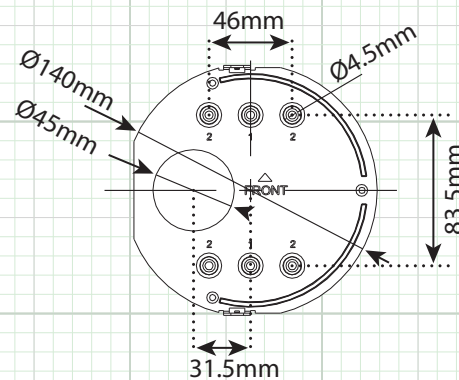

4.0 Megapixel IP, True WDR, Auto Focus Outdoor IR Dome Camera POE, 2.8-12mm IR Lens, 100' IR, IP67

FEATURES:

- ◆ H.265/H.265+ Video Compression
- ◆ True Wide Dynamic Range - 120dB
- ◆ Up to 2688 × 1520 Resolution (30FPS)
- ◆ Auto Focus 2.8-12mm IR Lens
- ◆ 2 High Power IR LED's - 100' IR Range
- ◆ SD Card Slot - 128G Max (Sold Separately)
- ◆ Built-In Back Box Design
- ◆ Audio Line In/Out & Alarm
- ◆ Triple Stream Capability
- ◆ 3D Digital Noise Reduction
- ◆ POE - Power over Ethernet
- ◆ Mechanical IR Cut Filter
- ◆ Jack-Style RJ-45 Connection
- ◆ Free CMS & IP Server Software
- ◆ ONVIF Profile S/G Compliant
- ◆ IP67 Weatherproof
- ◆ IK10 Impact Resistance
- ◆ UL/CUL Certified

CAMERA OVERVIEW:

Side View & Dimensions

Front View & Mounting Configuration

SPECIFICATION		IP4AFDIR100
CAMERA	Image Sensor	1/3" Progressive Scan CMOS
	Minimum Illumination	Color: 0.01 Lux @ (F1.2, AGC ON), B/W: 0.018 Lux @ (F1.6, AGC ON), 0 Lux with IR
	IR LED Count / Range / Nanometer	2 High Power IR LED's / 100' Range / 850nm
	Shutter Time	1/3 second to 1/100,000 second
	Lens (IR Corrective)	Auto-Focus 2.8-12mm/F1.6 - Angle of View: 98°-28° Horizontal, 51°-16° Vertical - 115°-32° Diagonal
	Lens Mount	Ø14
	Camera Bracket Adjustment	3-Axis Design - Pan: 0° to 360°, tilt: 0° to 90°, rotate: 0° to 360°
	Day & Night	Yes - True Day/Night with IR Filter - Auto Switch / Schedule
	DNR (Digital Noise Reduction)	3D DNR
	True Wide Dynamic Range	120dB WDR
	BLC (Backlight Compensation)	Yes, Zone Configurable
	Smart Analytic Features	Line Crossing Detection, Intrusion Detection, Face Detection
Region of Interest	Yes	