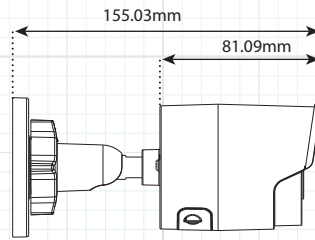

4.0 Megapixel IP, True WDR, Outdoor IR Bullet Camera

POE, 2.8mm IR Lens, 100' IR, IP67

Side View & Dimensions

FEATURES:

- ◆ H.265/H.265+ Video Compression
- ◆ True Wide Dynamic Range - 120dB
- ◆ Up to 2688 x 1520 Resolution (30FPS)
- ◆ Fixed Focal 2.8mm IR Lens
- ◆ 2 High Power IR LED's - 100' IR Range
- ◆ SD Card Slot - 128G Max (Sold Separately)
- ◆ Mechanical IR Cut Filter
- ◆ Triple Stream Capability
- ◆ 3D Digital Noise Reduction
- ◆ POE - Power over Ethernet
- ◆ Free CMS & IP Server Software
- ◆ ONVIF Profile S/G Compliant
- ◆ IP67 Weatherproof
- ◆ UL/CUL Certified