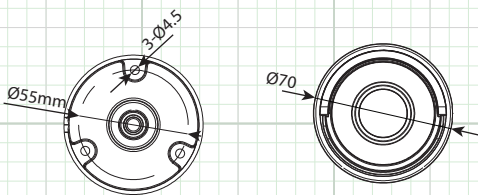

CAMERA OVERVIEW:

Front View & Mounting Configuration

OPTIONAL MOUNTING ACCESSORIES:

BBXS - Back Box

PMT - Pole Mount
(Requires BBXS)