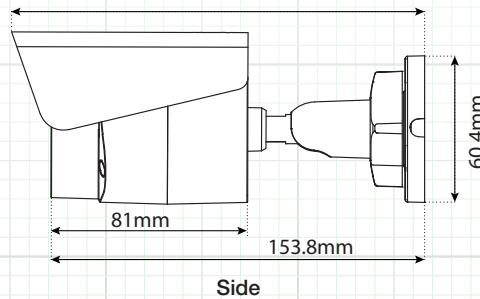

4.0 Megapixel IP, True WDR, Outdoor IR Bullet Camera POE, Full HD 1080P, 4mm IR Lens, 100' IR, IP66

	SPECIFICATION	IP4B
CAMERA	Image Sensor	1/3" Progressive Scan CMOS
	Minimum Illumination	0.028 lux@ F2.0, AGC on / 0 lux with IR
	IRLED Count / Range / Nanometer	30 IR LEDs / 100' Range / 850nm
	Shutter Time	1/3s ~ 1/10,000s
	Lens (IR Corrective)	4mm@F2.0, angle of view: 82°
	Lens Mount	M12
	Camera Bracket Adjustment	3-Axis Design
	Day & Night	Yes - IR Filter with Auto Switch
	DNR (Digital Noise Reduction)	3D DNR
	True Wide Dynamic Range	120dB WDR
	BLC (Backlight Compensation)	Yes, Zone Configurable
	Smart Analytic Features	Line crossing detection, intrusion detection
Region of Interest	Yes	
COMPRESSION	Video Compression	H.264 / MJPEG / H.264+
	H.264 Codec Profile	Main Profile
	Bit Rate	32 Kbps ~ 16 Mbps
	Dual Streaming	Yes
IMAGE	Maximum Image Resolution	2688 x 1520
	Frame Rate	20fps (2688 x 1520), 30fps (1920 x 1080, 1280 x 720)
	Image settings	Compression, Color, Saturation, Brightness, Contrast, Sharpness, Rotate Mode, Privacy Mask
NETWORK	Network Storage	NAS (supports NFS, SMB/CIFS), ANR
	Alarm Trigger	Motion Detection, Line Crossing Detection, Intrusion Detection, Tamper Alarm, Network Disconnect, IP Address Conflict, Storage Exception
	Protocols	TCP/IP, UDP, ICMP, HTTP, HTTPS, FTP, DHCP, DNS, DDNS, RTP, RTSP, RTCP, PPPoE, NTP, UPnP, SMTP, SNMP, IGMP, 802.1X, QoS, IPv6, Bonjour
	System Compatibility	ONVIF (PROFILE S, PROFILE G), PSIA, CGI, ISAPI
	Security Functions	Three level user authentication, password authorization, HTTPS and SSH certificate, IEEE802.1X, basic and digest authentication, watermark, IP address filtering, log-in lockout
	Communication Interface	1 RJ45 10M / 100M Ethernet port
GENERAL	Operating Conditions	-30°C ~ 60°C (-22°F ~ 140°F) humidity 95% or less (non-condensing)
	Housing Color	White/Black Accents
	Housing Material	Heavy Duty Aluminum
	Power Supply	12 VDC ± 10%, PoE (802.3af)
	Power Consumption	Max. 5W
	Weatherproof Rating	IP66
	Dimensions	60.4 x 76.5 x 138.1mm
	Weight	500g (1.1 lbs)
	Certifications	UL / CUL

FEATURES

- Full HD 1080p Real Time Video
- True Wide Dynamic Range - 120dB
- Up to 2688 x 1520 Resolution (20FPS)
- 4mm IR Lens
- POE - Power over Ethernet
- Free CMS & IP Server Software
- 3D Digital Noise Reduction
- Mechanical IR Cut Filter
- 30 IR LED's - 100' IR Range
- ONVIF / PSIA / CGI Compliant
- IP66 Weatherproof
- UL/CUL Certified

INCLUDED ACCESSORIES

1. Quick Guide
1. Software Disc
1. Mounting Template & Hardware Packet

Note: Specification subject to change without notice