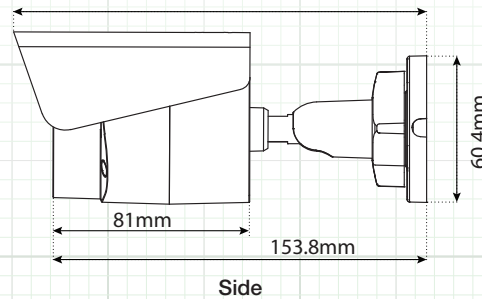

4.0 Megapixel IP, True WDR, Outdoor IR Bullet Camera POE, Full HD 1080P, 4mm IR Lens, 100' IR, IP66

	SPECIFICATION	IP4B
CAMERA	Image Sensor	1/3" Progressive Scan CMOS
	Minimum Illumination	0.028 lux@ F2.0, AGC on / 0 lux with IR
	IRLED Count / Range / Nanometer	30 IR LEDs / 100' Range / 850nm
	Shutter Time	1/3s ~ 1/10,000s
	Lens (IR Corrective)	4mm@F2.0, angle of view: 82°
	Lens Mount	M12
	Camera Bracket Adjustment	3-Axis Design
	Day & Night	Yes - IR Filter with Auto Switch
	DNR (Digital Noise Reduction)	3D DNR
	True Wide Dynamic Range	120dB WDR
	BLC (Backlight Compensation)	Yes, Zone Configurable
	Smart Analytic Features	Line crossing detection, intrusion detection
Region of Interest	Yes	
COMPRESSION	Video Compression	H.264 / MJPEG / H.264+
	H.264 Codec Profile	Main Profile
	Bit Rate	32 Kbps ~ 16 Mbps
	Dual Streaming	Yes
IMAGE	Maximum Image Resolution	2688 x 1520
	Frame Rate	20fps (2688 x 1520), 30fps (1920 x 1080, 1280 x 720)
	Image settings	Compression, Color, Saturation, Brightness, Contrast, Sharpness, Rotate Mode, Privacy Mask
NETWORK	Network Storage	NAS (supports NFS, SMB/CIFS), ANR
	Alarm Trigger	Motion Detection, Line Crossing Detection, Intrusion Detection, Tamper Alarm, Network Disconnect, IP Address Conflict, Storage Exception
	Protocols	TCP/IP, UDP, ICMP, HTTP, HTTPS, FTP, DHCP, DNS, DDNS, RTP, RTSP, RTCP, PPPoE, NTP, UPnP, SMTP, SNMP, IGMP, 802.1X, QoS, IPv6, Bonjour
	System Compatibility	ONVIF (PROFILE S, PROFILE G), PSIA, CGI, ISAPI
	Security Functions	Three level user authentication, password authorization, HTTPS and SSH certificate, IEEE802.1X, basic and digest authentication, watermark, IP address filtering, log-in lockout
	Communication Interface	1 RJ45 10M / 100M Ethernet port
GENERAL	Operating Conditions	-30°C ~ 60°C (-22°F ~ 140°F) humidity 95% or less (non-condensing)
	Housing Color	White/Black Accents
	Housing Material	Heavy Duty Aluminum
	Power Supply	12 VDC ± 10%, PoE (802.3af)
	Power Consumption	Max. 5W
	Weatherproof Rating	IP66
	Dimensions	60.4 x 76.5 x 138.1mm
	Weight	500g (1.1 lbs)
	Certifications	UL / CUL

FEATURES

- Full HD 1080p Real Time Video
- True Wide Dynamic Range - 120dB
- Up to 2688 x 1520 Resolution (20FPS)
- 4mm IR Lens
- POE - Power over Ethernet
- Free CMS & IP Server Software
- 3D Digital Noise Reduction
- Mechanical IR Cut Filter
- 30 IR LED's - 100' IR Range
- ONVIF / PSIA / CGI Compliant
- IP66 Weatherproof
- UL/CUL Certified

INCLUDED ACCESSORIES

1. Quick Guide
1. Software Disc
1. Mounting Template & Hardware Packet

Note: Specification subject to change without notice