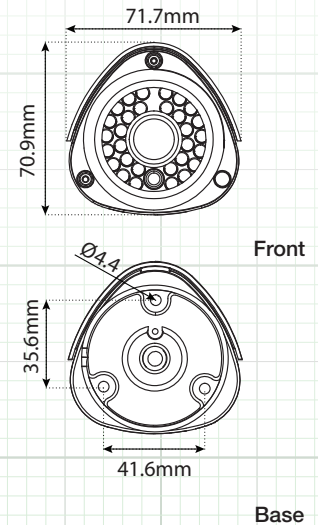

4.0 Megapixel IP, True WDR, Outdoor IR Bullet Camera POE, Full HD 1080P, 4mm IR Lens, 100' IR, IP66

	SPECIFICATION	IP4B
CAMERA	Image Sensor	1/3" Progressive Scan CMOS
	Minimum Illumination	0.028 lux@ F2.0, AGC on / 0 lux with IR
	IRLED Count / Range / Nanometer	30 IR LEDs / 100' Range / 850nm
	Shutter Time	1/3s ~ 1/10,000s
	Lens (IR Corrective)	4mm@F2.0, angle of view: 82°
	Lens Mount	M12
	Camera Bracket Adjustment	3-Axis Design
	Day & Night	Yes - IR Filter with Auto Switch
	DNR (Digital Noise Reduction)	3D DNR
	True Wide Dynamic Range	120dB WDR
	BLC (Backlight Compensation)	Yes, Zone Configurable
	Smart Analytic Features	Line crossing detection, intrusion detection
Region of Interest	Yes	
COMPRESSION	Video Compression	H.264 / MJPEG / H.264+
	H.264 Codec Profile	Main Profile
	Bit Rate	32 Kbps ~ 16 Mbps
	Dual Streaming	Yes
IMAGE	Maximum Image Resolution	2688 x 1520
	Frame Rate	20fps (2688 x 1520), 30fps (1920 x 1080, 1280 x 720)
	Image settings	Compression, Color, Saturation, Brightness, Contrast, Sharpness, Rotate Mode, Privacy Mask
NETWORK	Network Storage	NAS (supports NFS, SMB/CIFS), ANR
	Alarm Trigger	Motion Detection, Line Crossing Detection, Intrusion Detection, Tamper Alarm, Network Disconnect, IP Address Conflict, Storage Exception
	Protocols	TCP/IP, UDP, ICMP, HTTP, HTTPS, FTP, DHCP, DNS, DDNS, RTP, RTSP, RTCP, PPPoE, NTP, UPnP, SMTP, SNMP, IGMP, 802.1X, QoS, IPv6, Bonjour
	System Compatibility	ONVIF (PROFILE S, PROFILE G), PSIA, CGI, ISAPI
	Security Functions	Three level user authentication, password authorization, HTTPS and SSH certificate, IEEE802.1X, basic and digest authentication, watermark, IP address filtering, log-in lockout
	Communication Interface	1 RJ45 10M / 100M Ethernet port
GENERAL	Operating Conditions	-30°C ~ 60°C (-22°F ~ 140°F) humidity 95% or less (non-condensing)
	Housing Color	White/Black Accents
	Housing Material	Heavy Duty Aluminum
	Power Supply	12 VDC ± 10%, PoE (802.3af)
	Power Consumption	Max. 5W
	Weatherproof Rating	IP66
	Dimensions	60.4 x 76.5 x 138.1mm
	Weight	500g (1.1 lbs)
	Certifications	UL / CUL

FEATURES

- Full HD 1080p Real Time Video
- True Wide Dynamic Range - 120dB
- Up to 2688 x 1520 Resolution (20FPS)
- 4mm IR Lens
- POE - Power over Ethernet
- Free CMS & IP Server Software
- 3D Digital Noise Reduction
- Mechanical IR Cut Filter
- 30 IR LED's - 100' IR Range
- ONVIF / PSIA / CGI Compliant
- IP66 Weatherproof
- UL/CUL Certified

INCLUDED ACCESSORIES

1. Quick Guide
1. Software Disc
1. Mounting Template & Hardware Packet

Note: Specification subject to change without notice