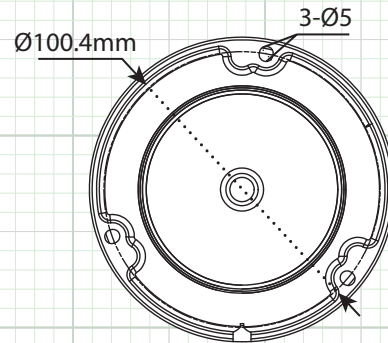

## 4.0 Megapixel IP, True WDR, Outdoor IR Dome Cameras POE, 2.8mm or 4mm IR Lens, 100' IR, IP67

**4MP  
IP-POE**

**H.265**

### FEATURES:

- ◆ H.265/H.265+ Video Compression
- ◆ True Wide Dynamic Range - 120dB
- ◆ Up to 2688 × 1520 Resolution (30FPS)
- ◆ Fixed Focal 2.8mm or Fixed Focal 4mm IR Lens
- ◆ 3 High Power IR LED's - 100' IR Range
- ◆ SD Card Slot - 128G Max (Sold Separately)
- ◆ Mechanical IR Cut Filter
- ◆ Audio Line In/Out & Alarm
- ◆ Triple Stream Capability
- ◆ 3D Digital Noise Reduction
- ◆ POE - Power over Ethernet
- ◆ Free CMS & IP Server Software
- ◆ ONVIF Profile S/G Compliant
- ◆ IP67 Weatherproof
- ◆ IK10 Impact Resistance
- ◆ UL/CUL Certified

### CAMERA OVERVIEW:

Side View & Dimensions

Front View & Mounting Configuration

	SPECIFICATION	IP4DIR100 / IP4DIR1004MM
CAMERA	Image Sensor	1/3" Progressive Scan CMOS
	Minimum Illumination	Color: 0.01 Lux @ (F1.2, AGC ON), B/W: 0.018 Lux @ (F1.6, AGC ON), 0 Lux with IR
	IR LED Count / Range / Nanometer	4 High Power IR LED's / 150' Range / 850nm
	Shutter Time	1/3 second to 1/100,000 second
	Lens (IR Corrective)	Auto-Focus 2.8-12mm/F1.6 - Angle of View: 98°-28° Horizontal, 51°-16° Vertical - 115°-32° Diagonal
	Lens Mount	Ø14
	Camera Bracket Adjustment	3-Axis Design - Pan: 0° to 360°, tilt: 0° to 90°, rotate: 0° to 360°
	Day & Night	Yes - True Day/Night with IR Filter - Auto Switch / Schedule
	DNR (Digital Noise Reduction)	3D DNR
	True Wide Dynamic Range	120dB WDR
	BLC (Backlight Compensation)	Yes, Zone Configurable
Smart Analytic Features	Line Crossing Detection, Intrusion Detection, Face Detection	
Region of Interest	Yes	