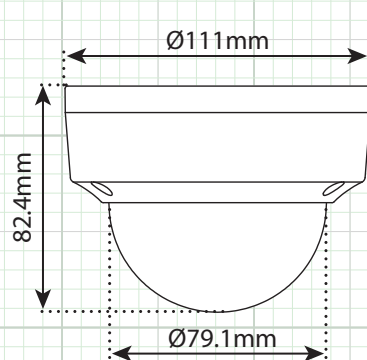

## 4.0 Megapixel IP, True WDR, Outdoor IR Dome Cameras POE, 2.8mm or 4mm IR Lens, 100' IR, IP67

**4MP  
IP-POE**

**H.265**

### FEATURES:

- ◆ H.265/H.265+ Video Compression
- ◆ True Wide Dynamic Range - 120dB
- ◆ Up to 2688 × 1520 Resolution (30FPS)
- ◆ Fixed Focal 2.8mm or Fixed Focal 4mm IR Lens
- ◆ 3 High Power IR LED's - 100' IR Range
- ◆ SD Card Slot - 128G Max (Sold Separately)
- ◆ Mechanical IR Cut Filter
- ◆ Audio Line In/Out & Alarm
- ◆ Triple Stream Capability
- ◆ 3D Digital Noise Reduction
- ◆ POE - Power over Ethernet
- ◆ Free CMS & IP Server Software
- ◆ ONVIF Profile S/G Compliant
- ◆ IP67 Weatherproof
- ◆ IK10 Impact Resistance
- ◆ UL/CUL Certified

### CAMERA OVERVIEW:

Side View & Dimensions

Front View & Mounting Configuration

	SPECIFICATION	IP4DIR100 / IP4DIR1004MM
CAMERA	Image Sensor	1/3" Progressive Scan CMOS
	Minimum Illumination	Color: 0.01 Lux @ (F1.2, AGC ON), B/W: 0.018 Lux @ (F1.6, AGC ON), 0 Lux with IR
	IR LED Count / Range / Nanometer	4 High Power IR LED's / 150' Range / 850nm
	Shutter Time	1/3 second to 1/100,000 second
	Lens (IR Corrective)	Auto-Focus 2.8-12mm/F1.6 - Angle of View: 98°-28° Horizontal, 51°-16° Vertical - 115°-32° Diagonal
	Lens Mount	Ø14
	Camera Bracket Adjustment	3-Axis Design - Pan: 0° to 360°, tilt: 0° to 90°, rotate: 0° to 360°
	Day & Night	Yes - True Day/Night with IR Filter - Auto Switch / Schedule
	DNR (Digital Noise Reduction)	3D DNR
	True Wide Dynamic Range	120dB WDR
	BLC (Backlight Compensation)	Yes, Zone Configurable
Smart Analytic Features	Line Crossing Detection, Intrusion Detection, Face Detection	
Region of Interest	Yes	