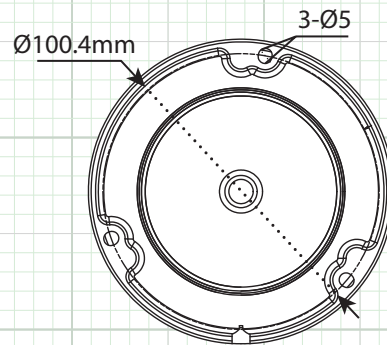

4.0 Megapixel IP, True WDR, Outdoor IR Dome Cameras POE, 2.8mm or 4mm IR Lens, 100' IR, IP67

**4MP
IP-POE**

H.265

FEATURES:

- ◆ H.265/H.265+ Video Compression
- ◆ True Wide Dynamic Range - 120dB
- ◆ Up to 2688 × 1520 Resolution (30FPS)
- ◆ Fixed Focal 2.8mm or Fixed Focal 4mm IR Lens
- ◆ 3 High Power IR LED's - 100' IR Range
- ◆ SD Card Slot - 128G Max (Sold Separately)
- ◆ Mechanical IR Cut Filter
- ◆ Audio Line In/Out & Alarm
- ◆ Triple Stream Capability
- ◆ 3D Digital Noise Reduction
- ◆ POE - Power over Ethernet
- ◆ Free CMS & IP Server Software
- ◆ ONVIF Profile S/G Compliant
- ◆ IP67 Weatherproof
- ◆ IK10 Impact Resistance
- ◆ UL/CUL Certified

CAMERA OVERVIEW:

Side View & Dimensions

Front View & Mounting Configuration

	SPECIFICATION	IP4DIR100 / IP4DIR1004MM
CAMERA	Image Sensor	1/3" Progressive Scan CMOS
	Minimum Illumination	Color: 0.01 Lux @ (F1.2, AGC ON), B/W: 0.018 Lux @ (F1.6, AGC ON), 0 Lux with IR
	IR LED Count / Range / Nanometer	3 High Power IR LED's - 100' IR Range
	Shutter Time	1/3 second to 1/100,000 second
	Lens (IR Corrective)	Auto-Focus 2.8-12mm/F1.6 - Angle of View: 98°-28° Horizontal, 51°-16° Vertical - 115°-32° Diagonal
	Lens Mount	Ø14
	Camera Bracket Adjustment	3-Axis Design - Pan: 0° to 360°, tilt: 0° to 90°, rotate: 0° to 360°
	Day & Night	Yes - True Day/Night with IR Filter - Auto Switch / Schedule
	DNR (Digital Noise Reduction)	3D DNR
	True Wide Dynamic Range	120dB WDR
	BLC (Backlight Compensation)	Yes, Zone Configurable
Smart Analytic Features	Line Crossing Detection, Intrusion Detection, Face Detection	
Region of Interest	Yes	