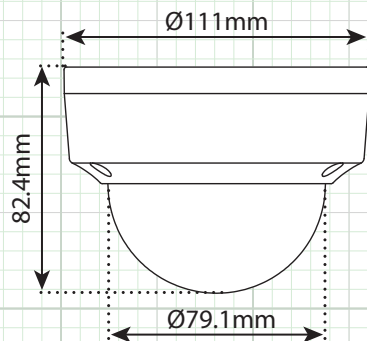

4.0 Megapixel IP, True WDR, Outdoor IR Dome Cameras POE, 2.8mm or 4mm IR Lens, 100' IR, IP67

**4MP
IP-POE**

H.265

FEATURES:

- ◆ H.265/H.265+ Video Compression
- ◆ True Wide Dynamic Range - 120dB
- ◆ Up to 2688 × 1520 Resolution (30FPS)
- ◆ Fixed Focal 2.8mm or Fixed Focal 4mm IR Lens
- ◆ 3 High Power IR LED's - 100' IR Range
- ◆ SD Card Slot - 128G Max (Sold Separately)
- ◆ Mechanical IR Cut Filter
- ◆ Audio Line In/Out & Alarm
- ◆ Triple Stream Capability
- ◆ 3D Digital Noise Reduction
- ◆ POE - Power over Ethernet
- ◆ Free CMS & IP Server Software
- ◆ ONVIF Profile S/G Compliant
- ◆ IP67 Weatherproof
- ◆ IK10 Impact Resistance
- ◆ UL/CUL Certified

CAMERA OVERVIEW:

Side View & Dimensions

Front View & Mounting Configuration

	SPECIFICATION	IP4DIR100 / IP4DIR1004MM
CAMERA	Image Sensor	1/3" Progressive Scan CMOS
	Minimum Illumination	Color: 0.01 Lux @ (F1.2, AGC ON), B/W: 0.018 Lux @ (F1.6, AGC ON), 0 Lux with IR
	IR LED Count / Range / Nanometer	3 High Power IR LED's - 100' IR Range
	Shutter Time	1/3 second to 1/100,000 second
	Lens (IR Corrective)	Auto-Focus 2.8-12mm/F1.6 - Angle of View: 98°-28° Horizontal, 51°-16° Vertical - 115°-32° Diagonal
	Lens Mount	Ø14
	Camera Bracket Adjustment	3-Axis Design - Pan: 0° to 360°, tilt: 0° to 90°, rotate: 0° to 360°
	Day & Night	Yes - True Day/Night with IR Filter - Auto Switch / Schedule
	DNR (Digital Noise Reduction)	3D DNR
	True Wide Dynamic Range	120dB WDR
	BLC (Backlight Compensation)	Yes, Zone Configurable
Smart Analytic Features	Line Crossing Detection, Intrusion Detection, Face Detection	
Region of Interest	Yes	