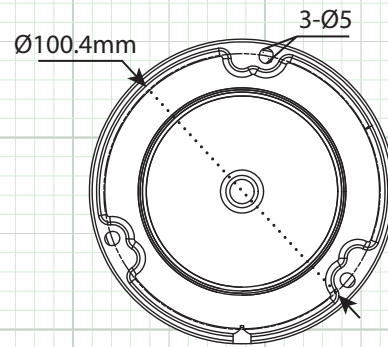

## 4.0 Megapixel IP, True WDR, Outdoor IR Dome Cameras POE, 2.8mm or 4mm IR Lens, 100' IR, IP67

**4MP  
IP-POE**

**H.265**

### FEATURES:

- ◆ H.265/H.265+ Video Compression
- ◆ True Wide Dynamic Range - 120dB
- ◆ Up to 2688 × 1520 Resolution (30FPS)
- ◆ Fixed Focal 2.8mm or Fixed Focal 4mm IR Lens
- ◆ 3 High Power IR LED's - 100' IR Range
- ◆ SD Card Slot - 128G Max (Sold Separately)
- ◆ Mechanical IR Cut Filter
- ◆ Audio Line In/Out & Alarm
- ◆ Triple Stream Capability
- ◆ 3D Digital Noise Reduction
- ◆ POE - Power over Ethernet
- ◆ Free CMS & IP Server Software
- ◆ ONVIF Profile S/G Compliant
- ◆ IP67 Weatherproof
- ◆ IK10 Impact Resistance
- ◆ UL/CUL Certified

### CAMERA OVERVIEW:

Side View & Dimensions

Front View & Mounting Configuration

SPECIFICATION		IP4DIR100 / IP4DIR1004MM
CAMERA	Image Sensor	1/3" Progressive Scan CMOS
	Minimum Illumination	Color: 0.01 Lux @ (F1.2, AGC ON), B/W: 0.018 Lux @ (F1.6, AGC ON), 0 Lux with IR
	IR LED Count / Range / Nanometer	3 High Power IR LED's - 100' IR Range
	Shutter Time	1/3 second to 1/100,000 second
	Lens (IR Corrective)	2.8mm/F1.6 - Angle of View: 98° Horizontal, 55° Vertical - 114° Diagonal
	Lens Mount	Ø14
	Camera Bracket Adjustment	3-Axis Design - Pan: 0° to 360°, tilt: 0° to 90°, rotate: 0° to 360°
	Day & Night	Yes - True Day/Night with IR Filter - Auto Switch / Schedule
	DNR (Digital Noise Reduction)	3D DNR
	True Wide Dynamic Range	120dB WDR
	BLC (Backlight Compensation)	Yes, Zone Configurable
	Smart Analytic Features	Line Crossing Detection, Intrusion Detection, Face Detection
Region of Interest	Yes	