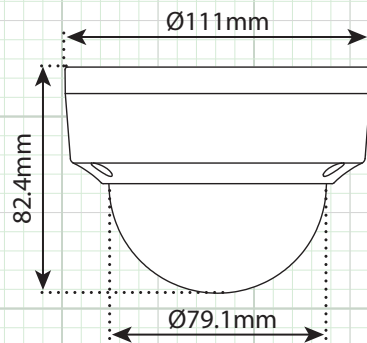

## 4.0 Megapixel IP, True WDR, Outdoor IR Dome Cameras POE, 2.8mm or 4mm IR Lens, 100' IR, IP67

**4MP  
IP-POE**

**H.265**

### FEATURES:

- ◆ H.265/H.265+ Video Compression
- ◆ True Wide Dynamic Range - 120dB
- ◆ Up to 2688 × 1520 Resolution (30FPS)
- ◆ Fixed Focal 2.8mm or Fixed Focal 4mm IR Lens
- ◆ 3 High Power IR LED's - 100' IR Range
- ◆ SD Card Slot - 128G Max (Sold Separately)
- ◆ Mechanical IR Cut Filter
- ◆ Audio Line In/Out & Alarm
- ◆ Triple Stream Capability
- ◆ 3D Digital Noise Reduction
- ◆ POE - Power over Ethernet
- ◆ Free CMS & IP Server Software
- ◆ ONVIF Profile S/G Compliant
- ◆ IP67 Weatherproof
- ◆ IK10 Impact Resistance
- ◆ UL/CUL Certified

### CAMERA OVERVIEW:

Side View & Dimensions

Front View & Mounting Configuration

SPECIFICATION		IP4DIR100 / IP4DIR1004MM
CAMERA	Image Sensor	1/3" Progressive Scan CMOS
	Minimum Illumination	Color: 0.01 Lux @ (F1.2, AGC ON), B/W: 0.018 Lux @ (F1.6, AGC ON), 0 Lux with IR
	IR LED Count / Range / Nanometer	3 High Power IR LED's - 100' IR Range
	Shutter Time	1/3 second to 1/100,000 second
	Lens (IR Corrective)	2.8mm/F1.6 - Angle of View: 98° Horizontal, 55° Vertical - 114° Diagonal
	Lens Mount	Ø14
	Camera Bracket Adjustment	3-Axis Design - Pan: 0° to 360°, tilt: 0° to 90°, rotate: 0° to 360°
	Day & Night	Yes - True Day/Night with IR Filter - Auto Switch / Schedule
	DNR (Digital Noise Reduction)	3D DNR
	True Wide Dynamic Range	120dB WDR
	BLC (Backlight Compensation)	Yes, Zone Configurable
	Smart Analytic Features	Line Crossing Detection, Intrusion Detection, Face Detection
Region of Interest	Yes	