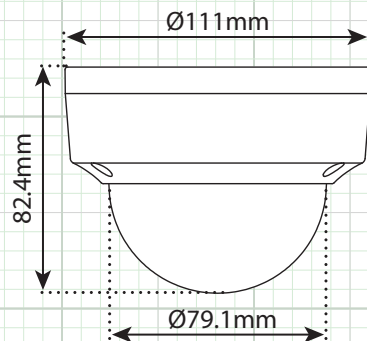

4.0 Megapixel IP, True WDR, Outdoor IR Dome Cameras POE, 2.8mm or 4mm IR Lens, 100' IR, IP67

**4MP
IP-POE**

H.265

FEATURES:

- ◆ H.265/H.265+ Video Compression
- ◆ True Wide Dynamic Range - 120dB
- ◆ Up to 2688 × 1520 Resolution (30FPS)
- ◆ Fixed Focal 2.8mm or Fixed Focal 4mm IR Lens
- ◆ 3 High Power IR LED's - 100' IR Range
- ◆ SD Card Slot - 128G Max (Sold Separately)
- ◆ Mechanical IR Cut Filter
- ◆ Audio Line In/Out & Alarm
- ◆ Triple Stream Capability
- ◆ 3D Digital Noise Reduction
- ◆ POE - Power over Ethernet
- ◆ Free CMS & IP Server Software
- ◆ IP67 Weatherproof
- ◆ IK10 Impact Resistance
- ◆ UL/CUL Certified

CAMERA OVERVIEW:

Side View & Dimensions

Front View & Mounting Configuration

| | SPECIFICATION | IP4DIR100 / IP4DIR1004MM |
|-------------------------|--|--|
| CAMERA | Image Sensor | 1/3" Progressive Scan CMOS |
| | Minimum Illumination | Color: 0.01 Lux @ (F1.2, AGC ON), B/W: 0.018 Lux @ (F1.6, AGC ON), 0 Lux with IR |
| | IR LED Count / Range / Nanometer | 3 High Power IR LED's - 100' IR Range |
| | Shutter Time | 1/3 second to 1/100,000 second |
| | Lens (IR Corrective) | 2.8mm/F1.6 - Angle of View: 98° Horizontal, 55° Vertical - 114° Diagonal |
| | Lens Mount | Ø14 |
| | Camera Bracket Adjustment | 3-Axis Design - Pan: 0° to 360°, tilt: 0° to 90°, rotate: 0° to 360° |
| | Day & Night | Yes - True Day/Night with IR Filter - Auto Switch / Schedule |
| | DNR (Digital Noise Reduction) | 3D DNR |
| | True Wide Dynamic Range | 120dB WDR |
| | BLC (Backlight Compensation) | Yes, Zone Configurable |
| Smart Analytic Features | Line Crossing Detection, Intrusion Detection, Face Detection | |
| Region of Interest | Yes | |