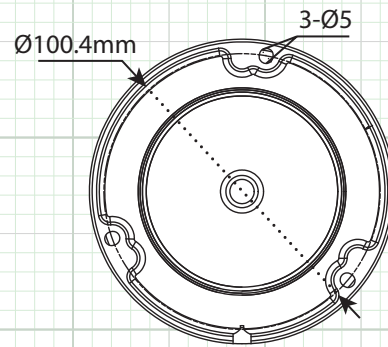

4.0 Megapixel IP, True WDR, Outdoor IR Dome Cameras POE, 2.8mm or 4mm IR Lens, 100' IR, IP67

**4MP
IP-POE**

H.265

FEATURES:

- ◆ H.265/H.265+ Video Compression
- ◆ True Wide Dynamic Range - 120dB
- ◆ Up to 2688 × 1520 Resolution (30FPS)
- ◆ Fixed Focal 2.8mm or Fixed Focal 4mm IR Lens
- ◆ 3 High Power IR LED's - 100' IR Range
- ◆ SD Card Slot - 128G Max (Sold Separately)
- ◆ Mechanical IR Cut Filter
- ◆ Audio Line In/Out & Alarm
- ◆ Triple Stream Capability
- ◆ 3D Digital Noise Reduction
- ◆ POE - Power over Ethernet
- ◆ Free CMS & IP Server Software
- ◆ IP67 Weatherproof
- ◆ IK10 Impact Resistance
- ◆ UL/CUL Certified

CAMERA OVERVIEW:

Side View & Dimensions

Front View & Mounting Configuration

| | SPECIFICATION | IP4DIR100 / IP4DIR1004MM |
|-------------------------|--|--|
| CAMERA | Image Sensor | 1/3" Progressive Scan CMOS |
| | Minimum Illumination | Color: 0.01 Lux @ (F1.2, AGC ON), B/W: 0.018 Lux @ (F1.6, AGC ON), 0 Lux with IR |
| | IR LED Count / Range / Nanometer | 3 High Power IR LED's - 100' IR Range |
| | Shutter Time | 1/3 second to 1/100,000 second |
| | Lens (IR Corrective) | 2.8mm/F1.6 - Angle of View: 98° Horizontal, 55° Vertical - 114° Diagonal |
| | Lens Mount | Ø14 |
| | Camera Bracket Adjustment | 3-Axis Design - Pan: 0° to 360°, tilt: 0° to 90°, rotate: 0° to 360° |
| | Day & Night | Yes - True Day/Night with IR Filter - Auto Switch / Schedule |
| | DNR (Digital Noise Reduction) | 3D DNR |
| | True Wide Dynamic Range | 120dB WDR |
| | BLC (Backlight Compensation) | Yes, Zone Configurable |
| Smart Analytic Features | Line Crossing Detection, Intrusion Detection, Face Detection | |
| Region of Interest | Yes | |