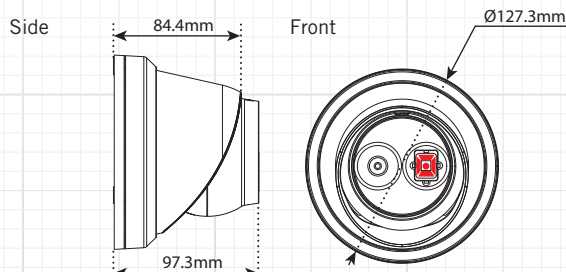

PMT - Pole Mount
(Requires WMTS)

Side View & Dimensions

	SPECIFICATION	IP4TIR100
CAMERA	Image Sensor	1/3" Progressive Scan CMOS
	Minimum Illumination	Color: 0.01 Lux @ (F1.2, AGC ON), B/W: 0.018 Lux @ (F1.6, AGC ON), 0 Lux with IR
	IR LED Count/Range/Nanometer	1 High Power IR LED's / 100' Range / 850nm
	Shutter Time	1/3 second to 1/100,000 second
	Lens (IR Corrective)	2.8mm - Angle of View: 98° Horizontal x 55° Vertical - 114° Diagonal
	Lens Mount	M12
	Camera Bracket Adjustment	3-Axis Design - Pan: 0° to 360°, tilt: 0° to 75°, rotate: 0° to 360°
	Day & Night	Yes - True Day/Night with IR Filter - Auto Switch / Schedule
	DNR (Digital Noise Reduction)	3D DNR
	True Wide Dynamic Range	120dB WDR
	BLC (Backlight Compensation)	Yes, Zone Configurable
	Smart Analytic Features	Line Crossing Detection, Intrusion Detection, Face Detection
Region of Interest	Yes	
COMPRESSION	Video Compression	Main Stream: H.265/H.264, Sub-Stream H.265/H.264/MJPEG, Third Stream: H.265/H.264
	H.264	Main Profile / High Profile
	H.264+	Main Stream & Sub-Stream Support
	H.265	Main Profile
	H.265+	Main Stream & Sub-Stream Support
IMAGE	Video Bitrate	32 Kbps to 16 Mbps
	Max. Resolution	2688 × 1520
	Main Stream	50Hz: 25fps (2688 × 1520, 2304 × 1296, 1920 × 1080) 60Hz: 30fps (2688 × 1520, 2304 × 1296, 1920 × 1080)
	Sub-Stream	50Hz: 25fps (640 × 480, 640 × 360, 320 × 240) 60Hz: 30fps (640 × 480, 640 × 360, 320 × 240)
IMAGE	Third Stream	50Hz: 25fps (1280 × 720, 640 × 360, 352 × 288) 60Hz: 30fps (1280 × 720, 640 × 360, 352 × 240)
	Image Settings	Rotate Mode, Saturation, Brightness, Contrast, Sharpness
NETWORK	Network Storage	Support Micro SD/SDHC/SDXC Card (128GB Max), Local Storage and NAS (NFS,SMB/CIFS), ANR
	Alarm Trigger	Motion Detection, Video Tampering, Network Disconnected, IP address Conflict, Illegal Login, HDD Full, HDD Error
	Protocols	TCP/IP, ICMP, HTTP, HTTPS, FTP, DHCP, DNS, DDNS, RTP, RTSP, RTCP, PPPoE, NTP, UPnP™, SMTP, SNMP, IGMP, 802.1X, QoS, IPv6, Bonjour
	General Function	One-Key Reset, Anti-Flicker, Three Streams, Heartbeat, Mirror, Password Protection, Privacy Mask, Watermark, IP Address Filter
	API	ONVIF (PROFILE S, PROFILE G), ISAPI
	Simultaneous Live View	Up to 6 Channels
	User/Host	Up to 32 Users - 3 Levels: Administrator, Operator & User
INTERFACE	Client Software	IVMS-4200 (CMS), Guarding Vision Mobile App
	Web Browser	Supports IE8+, Safari 8.0+
	Communication Interface	1 RJ45 10M/100M Self-Adaptive Ethernet Cable Style Port
	On-Board Storage	On-Board Storage, Built-in Micro SD/SDHC/SDXC slot, up to 128 GB (card not included)
GENERAL	SVC	H.264 and H.265 Encoding
	Reset Button	Yes
	Operating Conditions	-30 °C to +60 °C (-22 °F to +140 °F), Humidity 95% or Less (non-condensing)
	Power Supply	12 VDC ± 25%, Ø 5.5 mm Coaxial Power Plug / PoE (802.3af, Class 3)
	Power Consumption & Current	12 VDC, 0.5A, Max. 6W / PoE (802.3af, 37V to 57V), 0.2A to 0.1A, Max. 7.5W
	Weatherproof Rating	IP67 / TVS 2000V Lightning Protection, Surge Protection and Voltage Transient Protection
	Housing Material / Color	Heavy Duty Aluminum / White
	Dimensions	Ø 127.3 × 95.9 mm (Ø 5.0" × 3.8")
Weight	610 g (1.3 lb.)	
Certifications	UL / CUL	