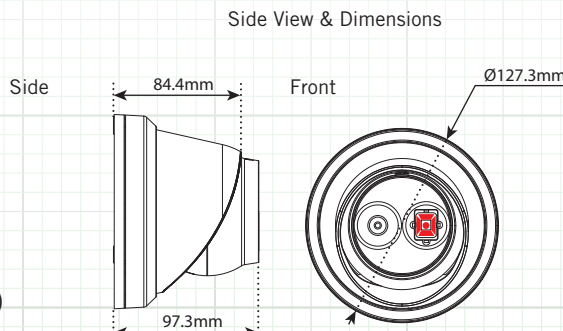

4.0 Megapixel IP, True WDR, Outdoor IR Turret Camera POE, 2.8mm IR Lens, 100' IR, IP67

FEATURES:

- H.265/H.265+ Video Compression
- True Wide Dynamic Range - 120dB
- Up to 2688 x 1520 Resolution (30FPS)
- Fixed Focal 2.8mm IR Lens
- 1 High Power IR LED's - 100' IR Range
- SD Card Slot - 128G Max (Sold Separately)
- Mechanical IR Cut Filter
- Triple Stream Capability
- 3D Digital Noise Reduction
- POE - Power over Ethernet
- Free CMS & IP Server Software
- IP67 Weatherproof
- UL/CUL Certified

INCLUDED ACCESSORIES:

Quick Guide, Software CD, Mounting Template, Hardware Packet & Waterproof Cable Connector.

OPTIONAL MOUNTING ACCESSORIES:

BB130T - Back Box

DPC130T - Pendant Cap

WMTS - Outdoor Wall Mount
(Requires DPC130T)

PMT - Pole Mount
(Requires WMTS)

SPECIFICATION		IP4TIR100
CAMERA	Image Sensor	1/3" Progressive Scan CMOS
	Minimum Illumination	Color: 0.01 Lux @ (F1.2, AGC ON), B/W: 0.018 Lux @ (F1.6, AGC ON), 0 Lux with IR
	IR LED Count/Range/Nanometer	1 High Power IR LED's / 100' Range / 850nm
	Shutter Time	1/3 second to 1/100,000 second
	Lens (IR Corrective)	2.8mm - Angle of View: 98° Horizontal x 55° Vertical - 114° Diagonal
	Lens Mount	M12
	Camera Bracket Adjustment	3-Axis Design - Pan: 0° to 360°, tilt: 0° to 75°, rotate: 0° to 360°
	Day & Night	Yes - True Day/Night with IR Filter - Auto Switch / Schedule
	DNR (Digital Noise Reduction)	3D DNR
	True Wide Dynamic Range	120dB WDR
	BLC (Backlight Compensation)	Yes, Zone Configurable
	Smart Analytic Features	Line Crossing Detection, Intrusion Detection, Face Detection
COMPRESSION	Region of Interest	Yes
	Video Compression	Main Stream: H.265/H.264, Sub-Stream H.265/H.264/MJPEG, Third Stream: H.265/H.264
	H.264	Main Profile / High Profile
	H.264+	Main Stream & Sub-Stream Support
	H.265	Main Profile
IMAGE	H.265+	Main Stream & Sub-Stream Support
	Video Bitrate	32 Kbps to 16 Mbps
	Max. Resolution	2688 x 1520
	Main Stream	50Hz: 25fps (2688 x 1520, 2304 x 1296, 1920 x 1080) 60Hz: 30fps (2688 x 1520, 2304 x 1296, 1920 x 1080)
NETWORK	Sub-Stream	50Hz: 25fps (640 x 480, 640 x 360, 320 x 240) 60Hz: 30fps (640 x 480, 640 x 360, 320 x 240)
	Third Stream	50Hz: 25fps (1280 x 720, 640 x 360, 352 x 288) 60Hz: 30fps (1280 x 720, 640 x 360, 352 x 240)
	Image Settings	Rotate Mode, Saturation, Brightness, Contrast, Sharpness
INTERFACE	Network Storage	Support Micro SD/SDHC/SDXC Card (128GB Max), Local Storage and NAS (NFS, SMB/CIFS), ANR
	Alarm Trigger	Motion Detection, Video Tampering, Network Disconnected, IP address Conflict, Illegal Login, HDD Full, HDD Error
	Protocols	TCP/IP, ICMP, HTTP, HTTPS, FTP, DHCP, DNS, DDNS, RTP, RTSP, RTCP, PPPoE, NTP, UPnP™, SMTP, SNMP, IGMP, 802.1X, QoS, IPv6, Bonjour
	General Function	One-Key Reset, Anti-Flicker, Three Streams, Heartbeat, Mirror, Password Protection, Privacy Mask, Watermark, IP Address Filter
	Simultaneous Live View	Up to 6 Channels
	User/Host	Up to 32 Users - 3 Levels: Administrator, Operator & User
	Client Software	IVMS-4200 (CMS), Guarding Vision Mobile App
GENERAL	Web Browser	Supports IE8+, Safari 8.0+
	Communication Interface	1 RJ45 10M/100M Self-Adaptive Ethernet Cable Style Port
	On-Board Storage	On-Board Storage, Built-in Micro SD/SDHC/SDXC slot, up to 128 GB (card not included)
	SVC	H.264 and H.265 Encoding
GENERAL	Reset Button	Yes
	Operating Conditions	-30 °C to +60 °C (-22 °F to +140 °F), Humidity 95% or Less (non-condensing)
	Power Supply	12 VDC ± 25%, Ø 5.5 mm Coaxial Power Plug / PoE (802.3af, Class 3)
	Power Consumption & Current	12 VDC, 0.5A, Max. 6W / PoE (802.3af, 37V to 57V), 0.2A to 0.1A, Max. 7.5W
	Weatherproof Rating	IP67 / TVS 2000V Lightning Protection, Surge Protection and Voltage Transient Protection
	Housing Material / Color	Heavy Duty Aluminum / White
	Dimensions	Ø 127.3 x 95.9 mm (Ø 5.0" x 3.8")
	Weight	610 g (1.3 lb.)
Certifications	UL / CUL