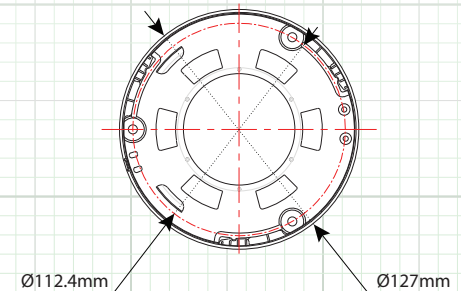

4.0 Megapixel IP, True WDR, Outdoor IR Turret Camera POE, Full HD 1080P, 2.8mm IR Lens, 100' IR, IP66

Front

Base

| | SPECIFICATION | IP4T |
|--------------------|---------------------------------|--|
| CAMERA | Image Sensor | 1/3" Progressive Scan CMOS |
| | Minimum Illumination | 0.028 lux@ F2.0, AGC on / 0 lux with IR |
| | IRLED Count / Range / Nanometer | Single High Power LED / 100' Range / 850nm |
| | Shutter Time | 1/3s ~ 1/10,000s |
| | Lens (IR Corrective) | 2.8mm@F2.0, angle of view: 106° |
| | Lens Mount | M12 |
| | Camera Angle Adjustment | Pan: 0° ~ 360°, tilt: 0° ~ 75°, rotation: 0° ~ 360° |
| | Day & Night | Yes - IR Filter with Auto Switch |
| | DNR (Digital Noise Reduction) | 3D DNR |
| | True Wide Dynamic Range | 120dB WDR |
| | BLC (Backlight Compensation) | Yes, Zone Configurable |
| | Smart Analytic Features | Line crossing detection, intrusion detection |
| Region of Interest | Yes | |
| COMPRESSION | Video Compression | H.264 / MJPEG / H.264+ |
| | H.264 Codec Profile | Main Profile |
| | Bit Rate | 32 Kbps ~ 16 Mbps |
| | Dual Streaming | Yes |
| IMAGE | Maximum Image Resolution | 2688 x 1520 |
| | Frame Rate | 20fps (2688 x 1520), 30fps (1920 x 1080, 1280 x 720) |
| | Image settings | Compression, Color, Saturation, Brightness, Contrast, Sharpness, Rotate Mode, Privacy Mask |
| NETWORK | Network Storage | NAS (supports NFS, SMB/CIFS), ANR |
| | Alarm Trigger | Motion Detection, Line Crossing Detection, Intrusion Detection, Tamper Alarm, Network Disconnect, IP Address Conflict, Storage Exception |
| | Protocols | TCP/IP, UDP, ICMP, HTTP, HTTPS, FTP, DHCP, DNS, DDNS, RTP, RTSP, RTCP, PPPoE, NTP, UPnP, SMTP, SNMP, IGMP, 802.1X, QoS, IPv6, Bonjour |
| | System Compatibility | ONVIF (PROFILE S, PROFILE G), PSIA, CGI, ISAPI |
| | Security Functions | Three level user authentication, password authorization, HTTPS and SSH certificate, IEEE802.1X, basic and digest authentication, watermark, IP address filtering, log-in lockout |
| | Communication Interface | 1 RJ45 10M / 100M Ethernet port |
| GENERAL | Operating Conditions | -30°C ~ 60°C (-22°F ~ 140°F) humidity 95% or less (non-condensing) |
| | Housing Color | White |
| | Housing Material | Heavy Duty Aluminum / Plastic Ring Base Cover |
| | Power Supply | 12 VDC ± 10%, PoE (802.3af) |
| | Power Consumption | Max. 5.5W (7.5W with ICR on) |
| | Weatherproof Rating | IP66 |
| | Dimensions | Ø 127 x 97.5 mm |
| | Weight | 670g (1.5 lbs) |
| | Certifications | UL / CUL |