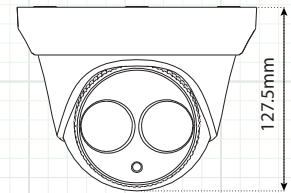

4.0 Megapixel IP, True WDR, Outdoor IR Turret Camera

POE, Full HD 1080P, 2.8mm IR Lens, 100' IR, IP66

Front

Base

	SPECIFICATION	IP4T
CAMERA	Image Sensor	1/3" Progressive Scan CMOS
	Minimum Illumination	0.028 lux@ F2.0, AGC on / 0 lux with IR
	IRLED Count / Range / Nanometer	Single High Power LED / 100' Range / 850nm
	Shutter Time	1/3s ~ 1/10,000s
	Lens (IR Corrective)	2.8mm@F2.0, angle of view: 106°
	Lens Mount	M12
	Camera Angle Adjustment	Pan: 0° ~ 360°, tilt: 0° ~ 75°, rotation: 0° ~ 360°
	Day & Night	Yes - IR Filter with Auto Switch
	DNR (Digital Noise Reduction)	3D DNR
	True Wide Dynamic Range	120dB WDR
COMPRESSION	BLC (Backlight Compensation)	Yes, Zone Configurable
	Smart Analytic Features	Line crossing detection, intrusion detection
	Region of Interest	Yes
	Video Compression	H.264 / MJPEG / H.264+
IMAGE	H.264 Codec Profile	Main Profile
	Bit Rate	32 Kbps ~ 16 Mbps
	Dual Streaming	Yes
	Maximum Image Resolution	2688 x 1520
NETWORK	Frame Rate	20fps (2688 x 1520), 30fps (1920 x 1080, 1280 x 720)
	Image settings	Compression, Color, Saturation, Brightness, Contrast, Sharpness, Rotate Mode, Privacy Mask
	Network Storage	NAS (supports NFS, SMB/CIFS), ANR
	Alarm Trigger	Motion Detection, Line Crossing Detection, Intrusion Detection, Tamper Alarm, Network Disconnect, IP Address Conflict, Storage Exception
	Protocols	TCP/IP, UDP, ICMP, HTTP, HTTPS, FTP, DHCP, DNS, DDNS, RTP, RTSP, RTCP, PPPoE, NTP, UPnP, SMTP, SNMP, IGMP, 802.1X, QoS, IPv6, Bonjour
	System Compatibility	ONVIF (PROFILE S, PROFILE G), PSIA, CGI, ISAPI
GENERAL	Security Functions	Three level user authentication, password authorization, HTTPS and SSH certificate, IEEE802.1X, basic and digest authentication, watermark, IP address filtering, log-in lockout
	Communication Interface	1 RJ45 10M / 100M Ethernet port
	Operating Conditions	-30°C ~ 60°C (-22°F ~ 140°F) humidity 95% or less (non-condensing)
	Housing Color	White
	Housing Material	Heavy Duty Aluminum / Plastic Ring Base Cover
	Power Supply	12 VDC ± 10%, PoE (802.3af)
	Power Consumption	Max. 5.5W (7.5W with ICR on)
	Weatherproof Rating	IP66
	Dimensions	Ø 127 x 97.5 mm
	Weight	670g (1.5 lbs)
Certifications	UL / CUL	