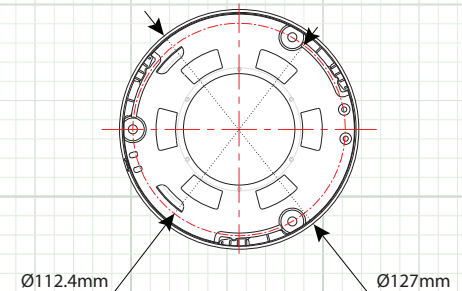

4.0 Megapixel IP, True WDR, Outdoor IR Turret Camera

POE, Full HD 1080P, 2.8mm IR Lens, 100' IR, IP66

Front

Base

	SPECIFICATION	IP4T
CAMERA	Image Sensor	1/3" Progressive Scan CMOS
	Minimum Illumination	0.028 lux@ F2.0, AGC on / 0 lux with IR
	IRLED Count / Range / Nanometer	Single High Power LED / 100' Range / 850nm
	Shutter Time	1/3s ~ 1/10,000s
	Lens (IR Corrective)	2.8mm@F2.0, angle of view: 106°
	Lens Mount	M12
	Camera Angle Adjustment	Pan: 0° ~ 360°, tilt: 0° ~ 75°, rotation: 0° ~ 360°
	Day & Night	Yes - IR Filter with Auto Switch
	DNR (Digital Noise Reduction)	3D DNR
	True Wide Dynamic Range	120dB WDR
COMPRESSION	BLC (Backlight Compensation)	Yes, Zone Configurable
	Smart Analytic Features	Line crossing detection, intrusion detection
	Region of Interest	Yes
	Video Compression	H.264 / MJPEG / H.264+
IMAGE	H.264 Codec Profile	Main Profile
	Bit Rate	32 Kbps ~ 16 Mbps
	Dual Streaming	Yes
	Maximum Image Resolution	2688 x 1520
NETWORK	Frame Rate	20fps (2688 x 1520), 30fps (1920 x 1080, 1280 x 720)
	Image settings	Compression, Color, Saturation, Brightness, Contrast, Sharpness, Rotate Mode, Privacy Mask
	Network Storage	NAS (supports NFS, SMB/CIFS), ANR
	Alarm Trigger	Motion Detection, Line Crossing Detection, Intrusion Detection, Tamper Alarm, Network Disconnect, IP Address Conflict, Storage Exception
	Protocols	TCP/IP, UDP, ICMP, HTTP, HTTPS, FTP, DHCP, DNS, DDNS, RTP, RTSP, RTCP, PPPoE, NTP, UPnP, SMTP, SNMP, IGMP, 802.1X, QoS, IPv6, Bonjour
	System Compatibility	ONVIF (PROFILE S, PROFILE G), PSIA, CGI, ISAPI
GENERAL	Security Functions	Three level user authentication, password authorization, HTTPS and SSH certificate, IEEE802.1X, basic and digest authentication, watermark, IP address filtering, log-in lockout
	Communication Interface	1 RJ45 10M / 100M Ethernet port
	Operating Conditions	-30°C ~ 60°C (-22°F ~ 140°F) humidity 95% or less (non-condensing)
	Housing Color	White
	Housing Material	Heavy Duty Aluminum / Plastic Ring Base Cover
	Power Supply	12 VDC ± 10%, PoE (802.3af)
	Power Consumption	Max. 5.5W (7.5W with ICR on)
	Weatherproof Rating	IP66
	Dimensions	Ø 127 x 97.5 mm
	Weight	670g (1.5 lbs)
Certifications	UL / CUL	