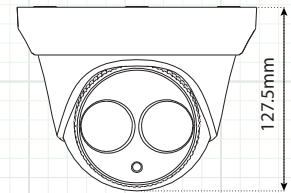

4.0 Megapixel IP, True WDR, Outdoor IR Turret Camera POE, Full HD 1080P, 2.8mm IR Lens, 100' IR, IP66

Front

Base

| | SPECIFICATION | IP4T |
|--------------------|---------------------------------|--|
| CAMERA | Image Sensor | 1/3" Progressive Scan CMOS |
| | Minimum Illumination | 0.028 lux@ F2.0, AGC on / 0 lux with IR |
| | IRLED Count / Range / Nanometer | Single High Power LED / 100' Range / 850nm |
| | Shutter Time | 1/3s ~ 1/10,000s |
| | Lens (IR Corrective) | 2.8mm@F2.0, angle of view: 106° |
| | Lens Mount | M12 |
| | Camera Angle Adjustment | Pan: 0° ~ 360°, tilt: 0° ~ 75°, rotation: 0° ~ 360° |
| | Day & Night | Yes - IR Filter with Auto Switch |
| | DNR (Digital Noise Reduction) | 3D DNR |
| | True Wide Dynamic Range | 120dB WDR |
| | BLC (Backlight Compensation) | Yes, Zone Configurable |
| | Smart Analytic Features | Line crossing detection, intrusion detection |
| Region of Interest | Yes | |
| COMPRESSION | Video Compression | H.264 / MJPEG / H.264+ |
| | H.264 Codec Profile | Main Profile |
| | Bit Rate | 32 Kbps ~ 16 Mbps |
| | Dual Streaming | Yes |
| IMAGE | Maximum Image Resolution | 2688 x 1520 |
| | Frame Rate | 20fps (2688 x 1520), 30fps (1920 x 1080, 1280 x 720) |
| | Image settings | Compression, Color, Saturation, Brightness, Contrast, Sharpness, Rotate Mode, Privacy Mask |
| NETWORK | Network Storage | NAS (supports NFS, SMB/CIFS), ANR |
| | Alarm Trigger | Motion Detection, Line Crossing Detection, Intrusion Detection, Tamper Alarm, Network Disconnect, IP Address Conflict, Storage Exception |
| | Protocols | TCP/IP, UDP, ICMP, HTTP, HTTPS, FTP, DHCP, DNS, DDNS, RTP, RTSP, RTCP, PPPoE, NTP, UPnP, SMTP, SNMP, IGMP, 802.1X, QoS, IPv6, Bonjour |
| | System Compatibility | ONVIF (PROFILE S, PROFILE G), PSIA, CGI, ISAPI |
| | Security Functions | Three level user authentication, password authorization, HTTPS and SSH certificate, IEEE802.1X, basic and digest authentication, watermark, IP address filtering, log-in lockout |
| | Communication Interface | 1 RJ45 10M / 100M Ethernet port |
| GENERAL | Operating Conditions | -30°C ~ 60°C (-22°F ~ 140°F) humidity 95% or less (non-condensing) |
| | Housing Color | White |
| | Housing Material | Heavy Duty Aluminum / Plastic Ring Base Cover |
| | Power Supply | 12 VDC ± 10%, PoE (802.3af) |
| | Power Consumption | Max. 5.5W (7.5W with ICR on) |
| | Weatherproof Rating | IP66 |
| | Dimensions | Ø 127 x 97.5 mm |
| | Weight | 670g (1.5 lbs) |
| | Certifications | UL / CUL |