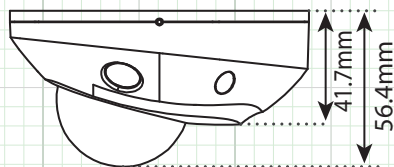

4.0 Megapixel IP, True WDR, Outdoor IR Wedge Camera POE, 2.8mm IR Lens, 30' IR, IP66

FEATURES:

- ◆ H.265/H.265+ Video Compression
- ◆ True Wide Dynamic Range - 120dB
- ◆ Up to 2688 × 1520 Resolution (30FPS)
- ◆ Fixed Focal 2.8mm IR Lens
- ◆ 2 High Power IR LED's - 30' IR Range
- ◆ SD Card Slot - 128G Max (Sold Separately)
- ◆ Mechanical IR Cut Filter
- ◆ Built-in Microphone & Alarm
- ◆ Triple Stream Capability
- ◆ 3D Digital Noise Reduction
- ◆ POE - Power over Ethernet
- ◆ Free CMS & IP Server Software
- ◆ IP66 Weatherproof
- ◆ IK08 Impact Resistance
- ◆ UL/CUL Certified

CAMERA OVERVIEW:

Side View & Dimensions

Front View & Mounting Configuration

	SPECIFICATION	IP4WIR30
CAMERA	Image Sensor	1/3" Progressive Scan CMOS
	Minimum Illumination	Color: 0.01 Lux @ (F1.2, AGC ON), B/W: 0.018 Lux @ (F1.6, AGC ON), 0 Lux with IR
	IR LED Count / Range / Nanometer	2 High Power IR LED's / 30' Range / 850nm
	Shutter Time	1/3 second to 1/100,000 second
	Lens (IR Corrective)	2.8mm/F1.6 - Angle of View: 98° Horizontal, 55° Vertical - 114° Diagonal
	Lens Mount	M12
	Camera Bracket Adjustment	3-Axis Design - Pan: 0° to 355°, tilt: 0° to 75°, rotate: 0° to 355°
	Day & Night	Yes - True Day/Night with IR Filter - Auto Switch / Schedule
	DNR (Digital Noise Reduction)	3D DNR
	True Wide Dynamic Range	120dB WDR
	BLC (Backlight Compensation)	Yes, Zone Configurable
	Smart Analytic Features	Line Crossing Detection, Intrusion Detection, Face Detection
Region of Interest	Yes	