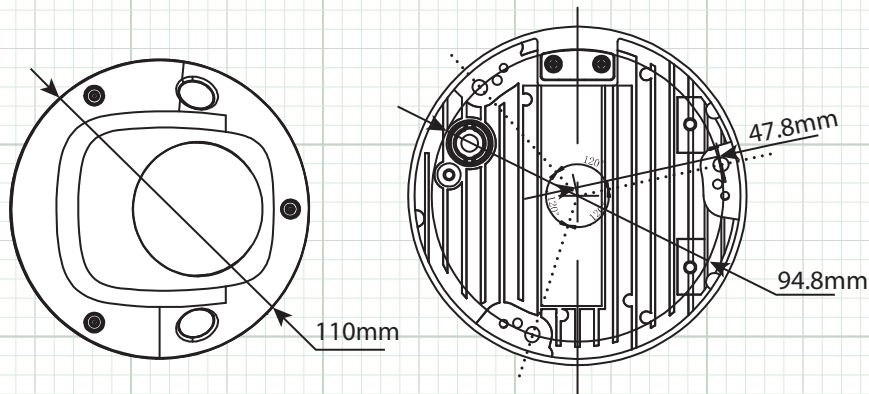

## 4.0 Megapixel IP, True WDR, Outdoor IR Wedge Camera POE, 2.8mm IR Lens, 30' IR, IP66

### FEATURES:

- ◆ H.265/H.265+ Video Compression
- ◆ True Wide Dynamic Range - 120dB
- ◆ Up to 2688 × 1520 Resolution (30FPS)
- ◆ Fixed Focal 2.8mm IR Lens
- ◆ 2 High Power IR LED's - 30' IR Range
- ◆ SD Card Slot - 128G Max (Sold Separately)
- ◆ Mechanical IR Cut Filter
- ◆ Built-in Microphone & Alarm
- ◆ Triple Stream Capability
- ◆ 3D Digital Noise Reduction
- ◆ POE - Power over Ethernet
- ◆ Free CMS & IP Server Software
- ◆ ONVIF Profile S/G Compliant
- ◆ IP66 Weatherproof
- ◆ IK08 Impact Resistance
- ◆ UL/CUL Certified

### CAMERA OVERVIEW:

Side View & Dimensions

Front View & Mounting Configuration

SPECIFICATION		IP4WIR30
CAMERA	Image Sensor	1/3" Progressive Scan CMOS
	Minimum Illumination	Color: 0.01 Lux @ (F1.2, AGC ON), B/W: 0.018 Lux @ (F1.6, AGC ON), 0 Lux with IR
	IR LED Count / Range / Nanometer	2 High Power IR LED's / 30' Range / 850nm
	Shutter Time	1/3 second to 1/100,000 second
	Lens (IR Corrective)	2.8mm/F1.6 - Angle of View: 98° Horizontal, 55° Vertical - 114° Diagonal
	Lens Mount	M12
	Camera Bracket Adjustment	3-Axis Design - Pan: 0° to 355°, tilt: 0° to 75°, rotate: 0° to 355°
	Day & Night	Yes - True Day/Night with IR Filter - Auto Switch / Schedule
	DNR (Digital Noise Reduction)	3D DNR
	True Wide Dynamic Range	120dB WDR
	BLC (Backlight Compensation)	Yes, Zone Configurable
	Smart Analytic Features	Line Crossing Detection, Intrusion Detection, Face Detection
Region of Interest	Yes	