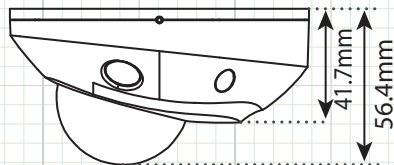

## 4.0 Megapixel IP, True WDR, Outdoor IR Wedge Camera POE, 2.8mm IR Lens, 30' IR, IP66

### FEATURES:

- ◆ H.265/H.265+ Video Compression
- ◆ True Wide Dynamic Range - 120dB
- ◆ Up to 2688 × 1520 Resolution (30FPS)
- ◆ Fixed Focal 2.8mm IR Lens
- ◆ 2 High Power IR LED's - 30' IR Range
- ◆ SD Card Slot - 128G Max (Sold Separately)
- ◆ Mechanical IR Cut Filter
- ◆ Built-in Microphone & Alarm
- ◆ Triple Stream Capability
- ◆ 3D Digital Noise Reduction
- ◆ POE - Power over Ethernet
- ◆ Free CMS & IP Server Software
- ◆ ONVIF Profile S/G Compliant
- ◆ IP66 Weatherproof
- ◆ IK08 Impact Resistance
- ◆ UL/CUL Certified

### CAMERA OVERVIEW:

Side View & Dimensions

Front View & Mounting Configuration

SPECIFICATION		IP4WIR30
CAMERA	Image Sensor	1/3" Progressive Scan CMOS
	Minimum Illumination	Color: 0.01 Lux @ (F1.2, AGC ON), B/W: 0.018 Lux @ (F1.6, AGC ON), 0 Lux with IR
	IR LED Count / Range / Nanometer	2 High Power IR LED's / 30' Range / 850nm
	Shutter Time	1/3 second to 1/100,000 second
	Lens (IR Corrective)	2.8mm/F1.6 - Angle of View: 98° Horizontal, 55° Vertical - 114° Diagonal
	Lens Mount	M12
	Camera Bracket Adjustment	3-Axis Design - Pan: 0° to 355°, tilt: 0° to 75°, rotate: 0° to 355°
	Day & Night	Yes - True Day/Night with IR Filter - Auto Switch / Schedule
	DNR (Digital Noise Reduction)	3D DNR
	True Wide Dynamic Range	120dB WDR
	BLC (Backlight Compensation)	Yes, Zone Configurable
	Smart Analytic Features	Line Crossing Detection, Intrusion Detection, Face Detection
Region of Interest	Yes	