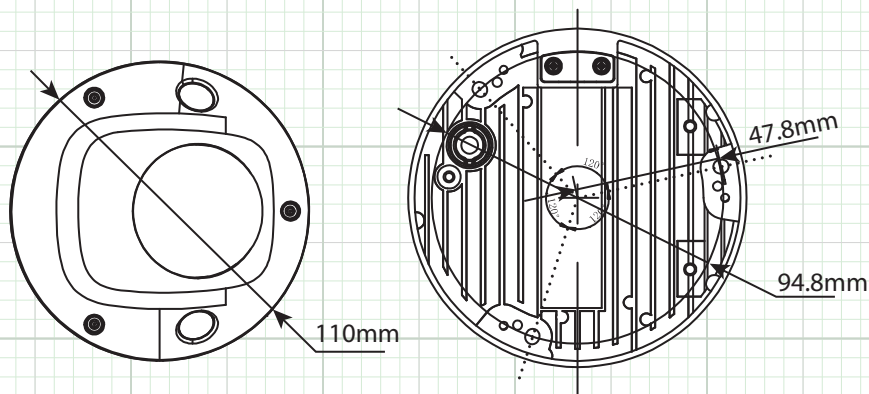

4.0 Megapixel IP, True WDR, Outdoor IR Wedge Camera POE, 2.8mm IR Lens, 30' IR, IP66

FEATURES:

- ◆ H.265/H.265+ Video Compression
- ◆ True Wide Dynamic Range - 120dB
- ◆ Up to 2688 × 1520 Resolution (30FPS)
- ◆ Fixed Focal 2.8mm IR Lens
- ◆ 2 High Power IR LED's - 30' IR Range
- ◆ SD Card Slot - 128G Max (Sold Separately)
- ◆ Mechanical IR Cut Filter
- ◆ Built-in Microphone & Alarm
- ◆ Triple Stream Capability
- ◆ 3D Digital Noise Reduction
- ◆ POE - Power over Ethernet
- ◆ Free CMS & IP Server Software
- ◆ IP66 Weatherproof
- ◆ IK08 Impact Resistance
- ◆ UL/CUL Certified

CAMERA OVERVIEW:

Side View & Dimensions

Front View & Mounting Configuration

	SPECIFICATION	IP4WIR30
CAMERA	Image Sensor	1/3" Progressive Scan CMOS
	Minimum Illumination	Color: 0.01 Lux @ (F1.2, AGC ON), B/W: 0.018 Lux @ (F1.6, AGC ON), 0 Lux with IR
	IR LED Count / Range / Nanometer	2 High Power IR LED's / 30' Range / 850nm
	Shutter Time	1/3 second to 1/100,000 second
	Lens (IR Corrective)	2.8mm/F1.6 - Angle of View: 98° Horizontal, 55° Vertical - 114° Diagonal
	Lens Mount	M12
	Camera Bracket Adjustment	3-Axis Design - Pan: 0° to 355°, tilt: 0° to 75°, rotate: 0° to 355°
	Day & Night	Yes - True Day/Night with IR Filter - Auto Switch / Schedule
	DNR (Digital Noise Reduction)	3D DNR
	True Wide Dynamic Range	120dB WDR
	BLC (Backlight Compensation)	Yes, Zone Configurable
	Smart Analytic Features	Line Crossing Detection, Intrusion Detection, Face Detection
Region of Interest	Yes	