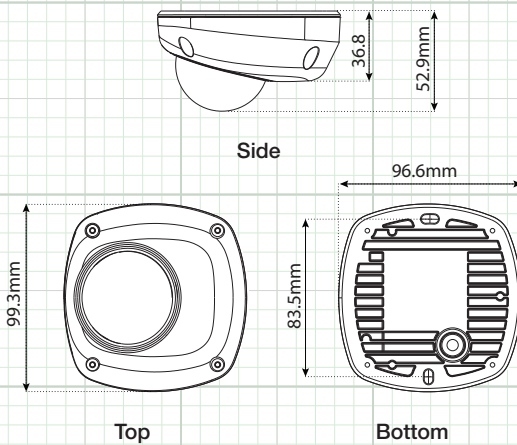

CAMERA OVERVIEW:

INCLUDED ACCESSORIES:

1. Quick Guide
1. Software Disc
1. Mounting Template & Hardware Packet
1. Mounting Plate
1. L-Style Wrench
1. Camera Positioning Tool

Note: Specification subject to change without notice

	SPECIFICATION	IP4W
CAMERA	Image Sensor	1/3" Progressive Scan CMOS
	Minimum Illumination	0.01 lux@ F1.2, AGC on / 0 lux with IR
	IRLED Count / Range / Nanometer	10 IR LED's / 30' Range / 850nm
	Shutter Time	1/3 s to 1/10,000 s
	Lens (IR Corrective)	2.8mm@F2.0, angle of view: 106°
	Lens Mount	M12
	Camera Angle Adjustment	Pan: ±30°, tilt: 0~75°, rotation: 0~360°
	Day & Night	Yes - IR Filter with Auto Switch
	DNR (Digital Noise Reduction)	3D DNR
	True Wide Dynamic Range	120dB WDR
BLC (Backlight Compensation)	Yes, Zone Configurable	
On-board storage	Built-in Micro SD/SDHC/SDXC card slot, up to 128GB	
Smart Analytic Features	Line crossing detection, intrusion detection	
Region of Interest	Yes	
COMPRESSION	Video Compression	H.264 / MJPEG / H.264+
	H.264 Codec Profile / Bit Rate	Main Profile / 32 Kbps ~ 16 Mbps
	Dual Streaming	Yes
	Audio Compression	G.711/G.722.1/G.726/MP2L2
Audio Bit Rate	64 Kbps (G.711)/16 Kbps (G.722.1)/16 Kbps (G.726)/32 to 128 Kbps (MP2L2)	
IMAGE	Maximum Image Resolution	2688 x 1520
	Frame Rate	20fps (2688 x 1520), 30fps (1920 x 1080, 1280 x 720)
	Image settings	Compression, Color, Saturation, Brightness, Contrast, Sharpness, Rotate Mode, Privacy Mask
NETWORK	Network Storage	NAS (supports NFS, SMB/CIFS), ANR
	Alarm Trigger	Motion Detection, Line Crossing Detection, Intrusion Detection, Tamper Alarm, Network Disconnect, IP Address Conflict, Storage Exception
	Protocols	TCP/IP, UDP, ICMP, HTTP, HTTPS, FTP, DHCP, DNS, DDNS, RTP, RTSP, RTCP, PPPoE, NTP, UPnP, SMTP, SNMP, IGMP, 802.1X, QoS, IPv6, Bonjour
	System Compatibility	ONVIF (PROFILE S, PROFILE G), PSIA, CGI, ISAPI
INTERFACE	Security Functions	Three level user authentication, password authorization, HTTPS and SSH certificate, IEEE802.1X, basic and digest authentication, watermark, IP address filtering, log-in lockout
	Communication Interface	1 RJ45 10M / 100M Ethernet port
	Alarm Interface	1x Alarm I/O - Bare Lead
	Audio Interface	Built-In Mic / Audio Line Out for 2-Way Audio Only - Bare Lead
GENERAL	Operating Conditions	-30°C ~ 60°C (-22°F ~ 140°F) humidity 95% or less (non-condensing)
	Housing Color	White
	Housing Material	Heavy Duty Aluminum Body/ Plastic Cover
	Power Supply	12 VDC ± 10%, PoE (802.3af)
	Power Consumption	Max. 5W with IR on
	Weatherproof Rating	IP66
	Dimensions	99.9 x 97.5 x 56.5
Weight	350g (0.78 lbs)	
Certifications	UL / CUL