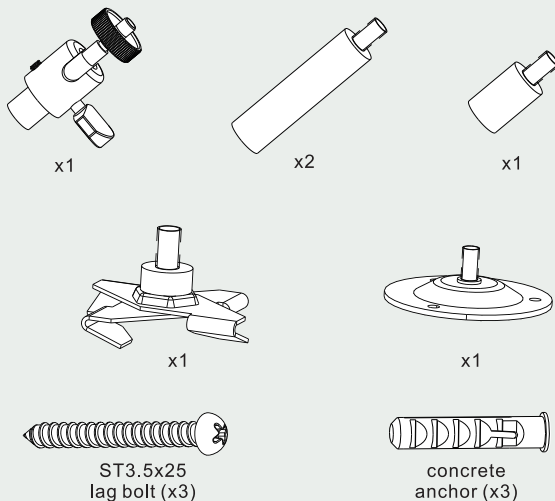

Metal Dual Option Camera Mounts

MCM6 - Black Camera Mount

MCM6W - White Camera Mount

FEATURES

- 210° Tilt, 360° Swivel
- Includes Wall, Ceiling & T-Bar Mount
- Metal Construction
- 1/4"-20 Mounting Threads

SPECIFICATION

MCM6 / MCM6W

Max Load	10 lbs
Construction	METAL
Height (with Circular Base) (with T-Bar And Extender)	6" 6.5"
Base Size (Circular Base) (T-Bar Base)	.5" x 1.5" Ø 1" x 1.5"
Weight	.8 LBS
Swivel Angle	360°
Tilt Angle	210°

INCLUDED ACCESSORIES

Note: Specification subject to change without notice