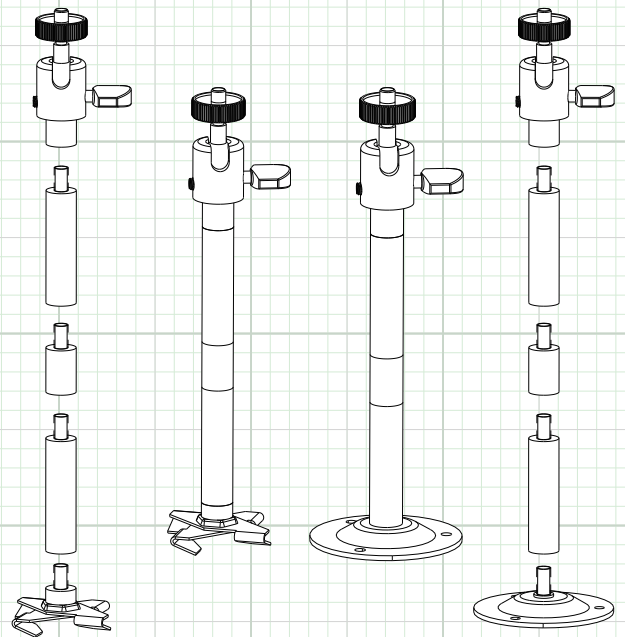

Metal Dual Option Camera Mounts

MCM6 - Black Camera Mount

MCM6W - White Camera Mount

FEATURES

- 210° Tilt, 360° Swivel
- Includes Wall, Ceiling & T-Bar Mount
- Metal Construction
- 1/4"-20 Mounting Threads

SPECIFICATION

MCM6 / MCM6W

Max Load	10 lbs
Construction	METAL
Height (with Circular Base) (with T-Bar And Extender)	6" 6.5"
Base Size (Circular Base) (T-Bar Base)	.5" x 1.5" Ø 1" x 1.5"
Weight	.8 LBS
Swivel Angle	360°
Tilt Angle	210°

INCLUDED ACCESSORIES

Note: Specification subject to change without notice