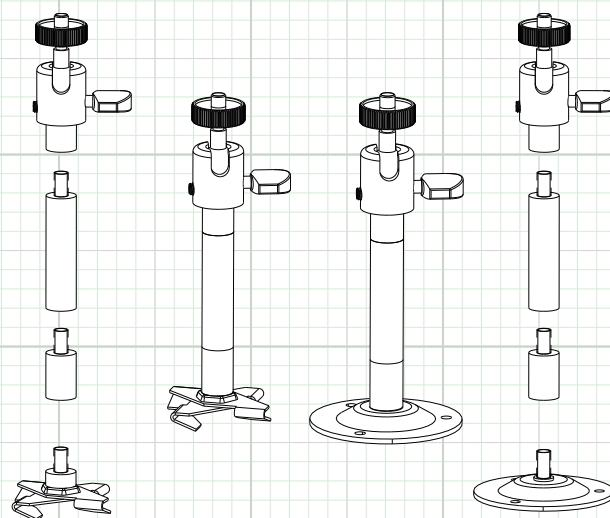

Metal Dual Option Camera Mount

MCM6W - White Camera Mount

FEATURES

- 210° Tilt, 360° Swivel
- Includes Wall, Ceiling & T-Bar Mount
- Metal Construction
- 1/4"-20 Mounting Threads

SPECIFICATION

MCM6W

Max Load	10 lbs
Construction	METAL
Height (with Circular Base)	5.5"
Base Size (Circular Base) (T-Bar Base)	.5" x 1.5" Ø 1" x 1.5"
Weight	.8 LBS
Swivel Angle	360°
Tilt Angle	210°

INCLUDED ACCESSORIES

MCM6W

Note: Specification subject to change without notice