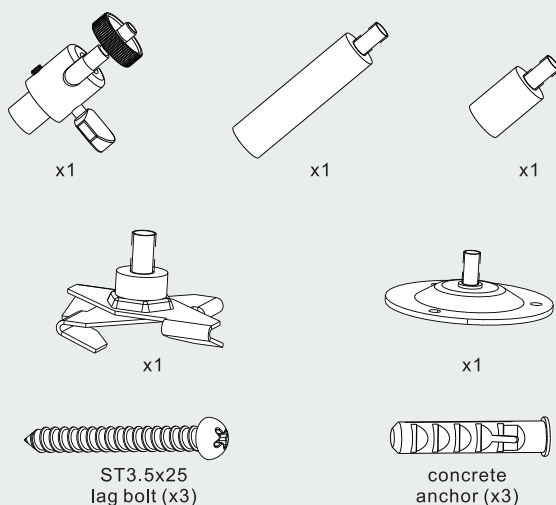

Metal Dual Option Camera Mount

MCM6W - White Camera Mount

FEATURES

- 210° Tilt, 360° Swivel
- Includes Wall, Ceiling & T-Bar Mount
- Metal Construction
- 1/4"-20 Mounting Threads

SPECIFICATION

MCM6W

Max Load	10 lbs
Construction	METAL
Height (with Circular Base)	5.5"
Base Size (Circular Base) (T-Bar Base)	.5" x 1.5" Ø 1" x 1.5"
Weight	.8 LBS
Swivel Angle	360°
Tilt Angle	210°

INCLUDED ACCESSORIES