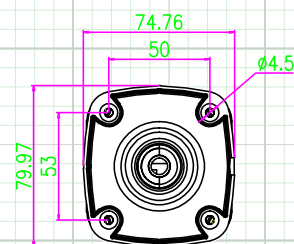

CAMERA OVERVIEW:

Note: Specification subject to change without notice

INCLUDED ACCESSORIES:

Camera, User Manual, Mounting Screws,

	FEATURES	N2IP4AFB
Camera	Image Sensor	1/2.8" Progressive Scan CMOS
	Minimum Illumination	Color: 0.05Lux@(F1.2,AGC ON), B/W: 0Lux@(IR LED ON)
	S/N Ratio	55dB
	IR LED Count / Range / Nanometer	4 High Power IR LED's / 120' Range / 850nm
	Shutter Time	1/5s - 1/20,000s
	Lens Type / Viewing Angle	Autofocus 2.7-13.5mm with Remote Zoom / H: 34.3° - 103°
	Camera Bracket Adjustment	Pan: 0°~360°, Tilt: 0°~90°, Rotation: 0°~360°
	Day & Night	Yes - True Day/Night with IR Filter - Auto Switch
	DNR (Digital Noise Reduction)	2DNR & 3DNR, Auto / Manual (0-100 Adjustable)
	True Wide Dynamic Range (120dB)	On / Off (0-100 Adjustable)
	BLC (Backlight Compensation)	On / Off (0-100 Adjustable)
	Smart Analytic Features	Perimeter, Single & Double Virtual Fence, Object Left, Object Removal
	Region of Interest	Yes
	Audio Compression	G.711, RAW_PCM
Video Compression	H.265, H.264, MJPEG (for all stream types)	
Resolution/Bitrate	Max. Resolution	2592 x 1520 (4MP)
	Mainstream Resolution	2592x1520, 2560x1440, 2304x1296, 1920x1080, 1280x720 @25/30FPS
	Substream Resolution	D1, VGA, 640x360, CIF, QVGA @25/30fps
	Third Stream Resolution	VGA, CIF, QVGA @25/30FPS
	Audio Bitrate	8kbps, 16kbps, 64kbps
	Video Bitrate	Main: 500kbps ~ 12000kbps Sub: 100kbps ~ 6000kbps Third: 100kbps ~ 3000kbps
Network	Protocols	IPv4/IPv6, 802.1x, HTTP, HTTPS, TCP/IP, UDP/IP, RTSP, DHCP, NTP, RTPC/ RTP, PPPoE, SMTP, DNS, UPnP, FTP, ARP, SNMP
	General Function	Supports Mirror, Aisle Mode, Smart IR, Password Protection, Privacy Mask, Motion Detection
	Users	Up to 10 Users
	Client Software	NorthernView CMS, NorthernView Mobile App, NorthernView Tools
Interface	Web Browser	IE11, Chrome, Firefox
	Communication Interface	1 Ethernet (10/100 Base-T) RJ-45 Connector
	Audio	1Ch Input/Output (3.5mm)
	Alarm	1Ch Input/Output (Screw Terminal Connector)
General	Reset Button	Yes
	Operating Conditions	-30°C ~ 50°C (-22°F ~ 122°F), Less than 90% RH
	Power Supply	12VDC / POE (IEEE 802.3af)
	Power Consumption & Current	3.5W (IR LED OFF), 8W Max (IR LED ON)
	Weatherproof Rating	IP67
	Housing Material / Color	Aluminum / White
	Overall Camera Dimensions	9.1" x 2.9" x 3.1" (232 x 74.8 x 80mm)
	Weight	1.5lb / 700g
Certifications	CE / FCC