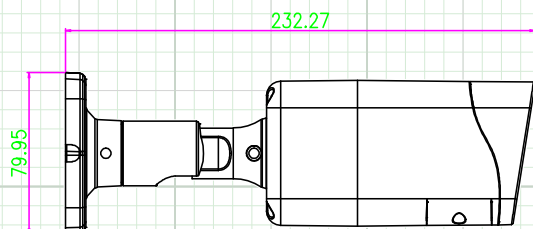

CAMERA OVERVIEW:

Note: Specification subject to change without notice

INCLUDED ACCESSORIES:

Camera, User Manual, Mounting Screws,

	FEATURES	N2IP4AFB
Camera	Image Sensor	1/2.8" Progressive Scan CMOS
	Minimum Illumination	Color: 0.05Lux @(F1.2,AGC ON) , B/W: 0Lux @(IR LED ON)
	S/N Ratio	55dB
	IR LED Count / Range / Nanometer	4 IR LED's / 120' Range / 850nm
	Shutter Time	1/5s - 1/20,000s
	Lens (IR Corrective)	Autofocus 2.7~13.5mm - Angle of View 103° ~ 34.3°
	Camera Bracket Adjustment	Pan: 0°~360°, Tilt: 0°~90°, Rotation: 0°~360°
	Day & Night	Yes - True Day/Night with IR Filter - Auto Switch
	DNR (Digital Noise Reduction)	2DNR & 3DNR, Auto / Manual (0-100 Adjustable)
	True Wide Dynamic Range (120dB)	On / Off (0-100 Adjustable)
	BLC (Backlight Compensation)	On / Off (0-100 Adjustable)
	Smart Analytic Features	Perimeter, Single & Double Virtual Fence, Object Left, Object Removal
	Region of Interest	Yes
	Audio Compression	G.711, RAW_PCM
Video Compression	H.265, H.264, MJPEG (for all stream types)	
Resolution/Bitrate	Max. Resolution	2592 x 1520 (4MP)
	Mainstream Resolution	2592x1520, 2560x1440, 2304x1296, 1920x1080, 1280x720 @25/30FPS
	Substream Resolution	D1, VGA, 640x360, CIF, QVGA @25/30fps
	Third Stream Resolution	VGA, CIF, QVGA @25/30FPS
	Audio Bitrate	8kbps, 16kbps, 64kbps
	Video Bitrate	Main: 500kbps ~ 12000kbps Sub: 100kbps ~ 6000kbps Third: 100kbps ~ 3000kbps
Network	Protocols	IPv4/IPv6, 802.1x, HTTP, HTTPS, TCP/IP, UDP/IP, RTSP, DHCP, NTP, RTPC/ RTP, PPPoE, SMTP, DNS, UPnP, FTP, ARP, SNMP
	General Function	Supports Mirror, Aisle Mode, Smart IR, Password Protection, Privacy Mask, Motion Detection
	Users	Up to 10 Users
	Client Software	NorthernView CMS, NorthernView Mobile App, NorthernView Tools
	Web Browser	IE11, Chrome, Firefox
Interface	Communication Interface	1 Ethernet (10/100 Base-T) RJ-45 Connector
	Audio	1Ch Input/Output (3.5mm)
	Alarm	1Ch Input/Output (Screw Terminal Connector)
	Reset Button	Yes
	General	Operating Conditions
Power Supply		12VDC / POE (IEEE 802.3af)
Power Consumption & Current		3.5W (IR LED OFF), 8W Max (IR LED ON)
Weatherproof Rating		IP67
Housing Material / Color		Aluminum / White
Overall Camera Dimensions		9.1" x 2.9" x 3.1" (232 x 74.8 x 80mm)
Weight		1.5lb / 700g
Certifications	CE / FCC	