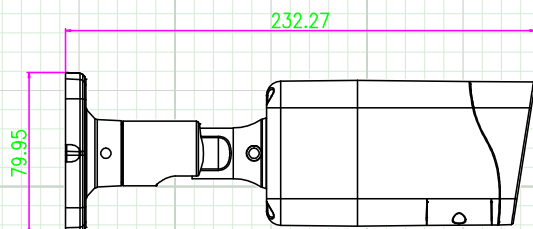

CAMERA OVERVIEW:

Note: Specification subject to change without notice

INCLUDED ACCESSORIES:

Camera, User Manual, Mounting Screws,

	FEATURES	N2IP4AFB
Camera	Image Sensor	1/2.8" Progressive Scan CMOS
	Minimum Illumination	Color: 0.05Lux@(F1.2,AGC ON), B/W: 0Lux@(IR LED ON)
	S/N Ratio	55dB
	IR LED Count / Range / Nanometer	4 High Power IR LED's / 120' Range / 850nm
	Shutter Time	1/5s - 1/20,000s
	Lens Type / Viewing Angle	Autofocus 2.7-13.5mm with Remote Zoom / H: 34.3° - 103°
	Camera Bracket Adjustment	Pan: 0°~360°, Tilt: 0°~90°, Rotation: 0°~360°
	Day & Night	Yes - True Day/Night with IR Filter - Auto Switch
	DNR (Digital Noise Reduction)	2DNR & 3DNR, Auto / Manual (0-100 Adjustable)
	True Wide Dynamic Range (120dB)	On / Off (0-100 Adjustable)
	BLC (Backlight Compensation)	On / Off (0-100 Adjustable)
	Smart Analytic Features	Perimeter, Single & Double Virtual Fence, Object Left, Object Removal
	Region of Interest	Yes
	Audio Compression	G.711, RAW_PCM
Video Compression	H.265, H.264, MJPEG (for all stream types)	
Resolution/Bitrate	Max. Resolution	2592 x 1520 (4MP)
	Mainstream Resolution	2592x1520, 2560x1440, 2304x1296, 1920x1080, 1280x720 @25/30FPS
	Substream Resolution	D1, VGA, 640x360, CIF, QVGA @25/30fps
	Third Stream Resolution	VGA, CIF, QVGA @25/30FPS
	Audio Bitrate	8kbps, 16kbps, 64kbps
	Video Bitrate	Main: 500kbps ~ 12000kbps Sub: 100kbps ~ 6000kbps Third: 100kbps ~ 3000kbps
Network	Protocols	IPv4/IPv6, 802.1x, HTTP, HTTPS, TCP/IP, UDP/IP, RTSP, DHCP, NTP, RTPC/ RTP, PPPoE, SMTP, DNS, UPnP, FTP, ARP, SNMP
	General Function	Supports Mirror, Aisle Mode, Smart IR, Password Protection, Privacy Mask, Motion Detection
	Users	Up to 10 Users
	Client Software	NorthernView CMS, NorthernView Mobile App, NorthernView Tools
Interface	Web Browser	IE11, Chrome, Firefox
	Communication Interface	1 Ethernet (10/100 Base-T) RJ-45 Connector
	Audio	1Ch Input/Output (3.5mm)
	Alarm	1Ch Input/Output (Screw Terminal Connector)
General	Reset Button	Yes
	Operating Conditions	-30°C ~ 50°C (-22°F ~ 122°F), Less than 90% RH
	Power Supply	12VDC / POE (IEEE 802.3af)
	Power Consumption & Current	3.5W (IR LED OFF), 8W Max (IR LED ON)
	Weatherproof Rating	IP67
	Housing Material / Color	Aluminum / White
	Overall Camera Dimensions	9.1" x 2.9" x 3.1" (232 x 74.8 x 80mm)
	Weight	1.5lb / 700g
Certifications	CE / FCC