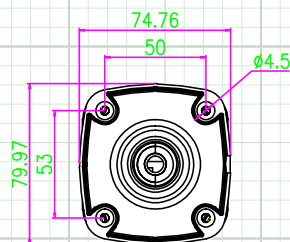

CAMERA OVERVIEW:

Note: Specification subject to change without notice

INCLUDED ACCESSORIES:

Camera, User Manual, Mounting Screws,

	FEATURES	N2IP4AFB
Camera	Image Sensor	1/2.8" Progressive Scan CMOS
	Minimum Illumination	Color: 0.05Lux @(F1.2,AGC ON) , B/W: 0Lux @(IR LED ON)
	S/N Ratio	55dB
	IR LED Count / Range / Nanometer	4 IR LED's / 120' Range / 850nm
	Shutter Time	1/5s - 1/20,000s
	Lens (IR Corrective)	Autofocus 2.7~13.5mm - Angle of View 103° ~ 34.3°
	Camera Bracket Adjustment	Pan: 0°~360°, Tilt: 0°~90°, Rotation: 0°~360°
	Day & Night	Yes - True Day/Night with IR Filter - Auto Switch
	DNR (Digital Noise Reduction)	2DNR & 3DNR, Auto / Manual (0-100 Adjustable)
	True Wide Dynamic Range (120dB)	On / Off (0-100 Adjustable)
	BLC (Backlight Compensation)	On / Off (0-100 Adjustable)
	Smart Analytic Features	Perimeter, Single & Double Virtual Fence, Object Left, Object Removal
	Region of Interest	Yes
	Audio Compression	G.711, RAW_PCM
Video Compression	H.265, H.264, MJPEG (for all stream types)	
Resolution/Bitrate	Max. Resolution	2592 x 1520 (4MP)
	Mainstream Resolution	2592x1520, 2560x1440, 2304x1296, 1920x1080, 1280x720 @25/30FPS
	Substream Resolution	D1, VGA, 640x360, CIF, QVGA @25/30fps
	Third Stream Resolution	VGA, CIF, QVGA @25/30FPS
	Audio Bitrate	8kbps, 16kbps, 64kbps
	Video Bitrate	Main: 500kbps ~ 12000kbps Sub: 100kbps ~ 6000kbps Third: 100kbps ~ 3000kbps
Network	Protocols	IPv4/IPv6, 802.1x, HTTP, HTTPS, TCP/IP, UDP/IP, RTSP, DHCP, NTP, RTPC/ RTP, PPPoE, SMTP, DNS, UPnP, FTP, ARP, SNMP
	General Function	Supports Mirror, Aisle Mode, Smart IR, Password Protection, Privacy Mask, Motion Detection
	Users	Up to 10 Users
	Client Software	NorthernView CMS, NorthernView Mobile App, NorthernView Tools
	Web Browser	IE11, Chrome, Firefox
Interface	Communication Interface	1 Ethernet (10/100 Base-T) RJ-45 Connector
	Audio	1Ch Input/Output (3.5mm)
	Alarm	1Ch Input/Output (Screw Terminal Connector)
	Reset Button	Yes
	General	Operating Conditions
Power Supply		12VDC / POE (IEEE 802.3af)
Power Consumption & Current		3.5W (IR LED OFF), 8W Max (IR LED ON)
Weatherproof Rating		IP67
Housing Material / Color		Aluminum / White
Overall Camera Dimensions		9.1" x 2.9" x 3.1" (232 x 74.8 x 80mm)
Weight		1.5lb / 700g
Certifications	CE / FCC	