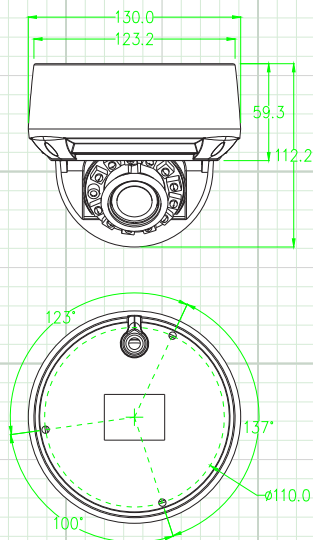

CAMERA OVERVIEW:

Note: Specification subject to change without notice

INCLUDED ACCESSORIES:

- Quick Guide, Mounting Template,
- Hardware Packet, Adjustment Wrench,
- Waterproof Connector

	FEATURES	N2IP4AFD	
Camera	Image Sensor	1/2.8" Progressive Scan CMOS	
	Minimum Illumination	Color: 0.05Lux @(F1.2,AGC ON) , B/W: 0Lux @(IR LED ON)	
	S/N Ratio	55dB	
	IR LED Count / Range / Nanometer	4 High Power IR LED's – 100' IR Range / 850nm	
	Shutter Time	1/5s - 1/20,000s	
	Lens Type / Viewing Angle	Autofocus 2.7-13.5mm with Remote Zoom / H: 34.3° - 103°	
	Camera Bracket Adjustment	Pan: 0°~355°, Tilt: 0°~80°, Rotation: 0°~355°	
	Day & Night	Yes - True Day/Night with IR Filter - Auto Switch	
	DNR (Digital Noise Reduction)	2DNR & 3DNR, Auto / Manual (0-100 Adjustable)	
	True Wide Dynamic Range (120dB)	On / Off (0-100 Adjustable)	
	BLC (Backlight Compensation)	On / Off (0-100 Adjustable)	
	Smart Analytic Features	Perimeter, Single & Double Virtual Fence, Object Left, Object Removal	
	Region of Interest	Yes	
	Resolution/Bitrate	Audio Compression	G.711, RAW_PCM
Video Compression		H.265, H.264, MJPEG (for all stream types)	
Max. Resolution		2592 x 1520 (4MP)	
Mainstream Resolution		2592x1520, 2560x1440, 2304x1296, 1920x1080, 1280x720 @25/30FPS	
Substream Resolution		D1, VGA, 640x360, CIF, QVGA @25/30fps	
Third Stream Resolution		VGA, CIF, QVGA @25/30FPS	
Network	Audio Bitrate	8kbps, 16kbps, 64kbps	
	Video Bitrate	Main: 500kbps ~ 12000kbps	
		Sub: 100kbps ~ 6000kbps	
		Third: 100kbps ~ 3000kbps	
Protocols	IPv4/IPv6, 802.1x, HTTP, HTTPS, TCP/IP, UDP/IP, RTSP, DHCP, NTP, RTPC/ RTP, PPPoE, SMTP, DNS, UPnP, FTP, ARP, SNMP		
General Function	Supports Mirror, Aisle Mode, Smart IR, Password Protection, Privacy Mask, Motion Detection		
Users	Up to 10 Users		
Client Software	NorthernView CMS, NorthernView Mobile App, NorthernView Tools		
Web Browser	IE11, Chrome, Firefox		
Interface	Communication Interface	1 Ethernet (10/100 Base-T) RJ-45 Connector	
	Audio	1Ch Input/Output (3.5mm)	
	Alarm	1Ch Input/Output (Screw Terminal Connector)	
	Reset Button	Yes	
General	Operating Conditions	-30°C ~ 50°C (-22°F ~ 122°F) , Less than 90% RH	
	Power Supply	12VDC / POE (IEEE 802.3af)	
	Power Consumption & Current	3.5W (IR LED OFF), 8W Max (IR LED ON)	
	Weatherproof/ Impact Ratings	IP66/IK10	
	Housing Material / Color	Aluminum / White	
	Overall Camera Dimensions	5.1" x 4.4" (130 x 112mm)	
Weight	1.5lb / 690g		
Certifications	CE / FCC