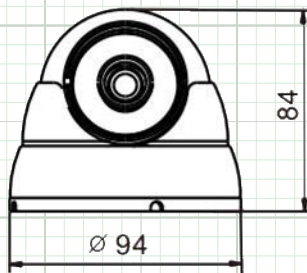

CAMERA OVERVIEW:

Note: Specification subject to change without notice

INCLUDED ACCESSORIES:

- Quick Guide, Mounting Template,
- Hardware Packet, Adjustment Wrench,
- Waterproof Connector

	FEATURES	N2IPKITCAM
Camera	Image Sensor	1/3" Progressive Scan CMOS
	Minimum Illumination	Color: 0.05Lux @(F1.2,AGC ON) , B/W: 0Lux @(IR LED ON)
	S/N Ratio	55dB
	IR LED Count / Range / Nanometer	18 IR LED's / 75' Range / 850nm
	Shutter Time	1/5s - 1/20,000s
	Lens (IR Corrective)	Fixed 2.8mm - Angle of View 100° -
	Camera Bracket Adjustment	Pan: 0°~360°, Tilt: 0°~90°, Rotation: 0°~360°
	Day & Night	Yes - True Day/Night with IR Filter - Auto Switch
	DNR (Digital Noise Reduction)	2DNR & 3DNR, Auto / Manual (0-100 Adjustable)
	True Wide Dynamic Range (120dB)	On / Off (0-100 Adjustable)
	BLC (Backlight Compensation)	On / Off (0-100 Adjustable)
	Smart Analytic Features	Virtual Fence, Advanced Motion Detection
	Region of Interest	Yes
Video Compression	H.265, H.264, MJPEG (for both stream types)	
Resolution/Bitrate	Max. Resolution	2560 x 1440 (4MP)
	Mainstream Resolution	
	Substream Resolution	704x576, 640x360, 480x360, 352x288 @ 25FPS
	Video Bitrate	Main: 128kbps ~ 6144kbps Sub: 16kbps ~ 1536kbps
Network	Protocols	IPv4, HTTP, HTTPS, TCP/UDP, RTSP, DHCP, NTP, RTCP/RTP, SMTP, DNS, UPnP, SNMP
	General Function	Supports Mirror, Aisle Mode, Smart IR, Password Protection, Privacy Mask, Motion Detection
	Users	Up to 4 Users
	Client Software	NorthernView CMS, NorthernView Mobile App, NorthernView Tools
	Web Browser	IE11, Chrome, Firefox
	Communication Interface	1 Ethernet (10/100 Base-T) RJ-45 Connector
General	Operating Conditions	-15°C ~ 55°C (5°F ~ 131°F) , Less than 90% RH
	Power Supply	12VDC / POE (IEEE 802.3af)
	Power Consumption & Current	2W (IR LED OFF), 4W Max (IR LED ON)
	Weatherproof Rating	IP66
	Housing Material / Color	Aluminum / White
	Overall Camera Dimensions	3.7" x 3.3" (94 x 84mm)
	Weight	0.77lb / 350g
	Certifications	CE / FCC