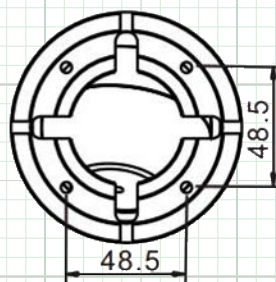

CAMERA OVERVIEW:

Note: Specification subject to change without notice

INCLUDED ACCESSORIES:

- Quick Guide, Mounting Template,
- Hardware Packet, Adjustment Wrench,
- Waterproof Connector

	FEATURES	N2IPKITCAM
Camera	Image Sensor	1/3" Progressive Scan CMOS
	Minimum Illumination	Color: 0.05Lux @(F1.2,AGC ON) , B/W: 0Lux @(IR LED ON)
	S/N Ratio	55dB
	IR LED Count / Range / Nanometer	18 IR LED's / 75' Range / 850nm
	Shutter Time	1/5s - 1/20,000s
	Lens (IR Corrective)	Fixed 2.8mm - Angle of View 100° -
	Camera Bracket Adjustment	Pan: 0°~360°, Tilt: 0°~90°, Rotation: 0°~360°
	Day & Night	Yes - True Day/Night with IR Filter - Auto Switch
	DNR (Digital Noise Reduction)	2DNR & 3DNR, Auto / Manual (0-100 Adjustable)
	True Wide Dynamic Range (120dB)	On / Off (0-100 Adjustable)
	BLC (Backlight Compensation)	On / Off (0-100 Adjustable)
	Smart Analytic Features	Virtual Fence, Advanced Motion Detection
	Region of Interest	Yes
Video Compression	H.265, H.264, MJPEG (for both stream types)	
Resolution/Bitrate	Max. Resolution	2560 x 1440 (4MP)
	Mainstream Resolution	
	Substream Resolution	704x576, 640x360, 480x360, 352x288 @ 25FPS
	Video Bitrate	Main: 128kbps ~ 6144kbps Sub: 16kbps ~ 1536kbps
Network	Protocols	IPv4, HTTP, HTTPS, TCP/UDP, RTSP, DHCP, NTP, RTCP/RTP, SMTP, DNS, UPnP, SNMP
	General Function	Supports Mirror, Aisle Mode, Smart IR, Password Protection, Privacy Mask, Motion Detection
	Users	Up to 4 Users
	Client Software	NorthernView CMS, NorthernView Mobile App, NorthernView Tools
	Web Browser	IE11, Chrome, Firefox
	Communication Interface	1 Ethernet (10/100 Base-T) RJ-45 Connector
General	Operating Conditions	-15°C ~ 55°C (5°F ~ 131°F) , Less than 90% RH
	Power Supply	12VDC / POE (IEEE 802.3af)
	Power Consumption & Current	2W (IR LED OFF), 4W Max (IR LED ON)
	Weatherproof Rating	IP66
	Housing Material / Color	Aluminum / White
	Overall Camera Dimensions	3.7" x 3.3" (94 x 84mm)
	Weight	0.77lb / 350g
	Certifications	CE / FCC